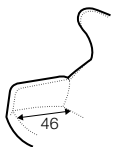

LUX lux

COVERS

FC fixed

armchair

footstool 53x47

armchair lux

footstool lux 54x48

extra dimensions

depth of seat

Lean backrest: manual or electric.

legs

swivel

black or white

swivel with memory function

non-rotating leg