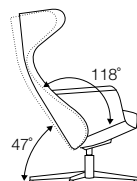

LUX lux

COVERS

FC fixed

armchair

footstool 53x47

armchair lux

footstool lux 54x48

extra dimensions

depth of seat

Lean backrest: manual or electric.

legs

swivel

black or white

swivel with memory function

non-rotating leg