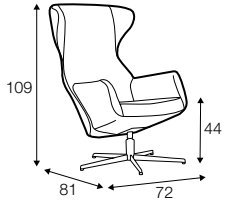

Isa Relax

SITS

Isa Relax

UPHOLSTERY

* fabric limited choice

leather

COMFORTS

STD standard

LUX lux

COVERS

FC fixed

armchair

footstool 53x47

armchair lux

footstool lux 54x48

extra dimensions

depth of seat

Lean backrest: manual or electric.

legs

swivel

black or white

swivel with memory function

non-rotating leg