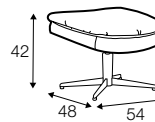

LUX lux

COVERS

FC fixed

armchair

footstool 53x47

armchair lux

footstool lux 54x48

extra dimensions

depth of seat

Lean backrest: manual or electric.

legs

swivel

black or white

swivel with memory function

non-rotating leg