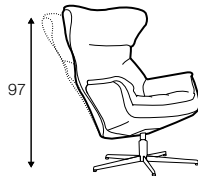

LUX lux

COVERS

FC fixed

armchair

footstool 53x47

armchair lux

footstool lux 54x48

extra dimensions

depth of seat

Lean backrest: manual or electric.

legs

swivel

black or white

swivel with memory function

non-rotating leg