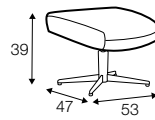

LUX lux

COVERS

FC fixed

armchair

footstool 53x47

armchair lux

footstool lux 54x48

extra dimensions

depth of seat

Lean backrest: manual or electric.

legs

swivel

black or white

swivel with memory function

non-rotating leg