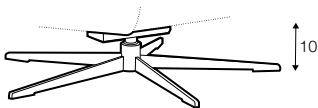

LUX lux

COVERS

FC fixed

armchair

footstool 53x47

armchair lux

footstool lux 54x48

extra dimensions

depth of seat

Lean backrest: manual or electric.

legs

swivel

black or white

swivel with memory function

non-rotating leg