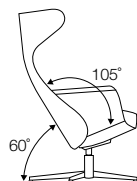

LUX lux

COVERS

FC fixed

armchair

footstool 53x47

armchair lux

footstool lux 54x48

extra dimensions

depth of seat

Lean backrest: manual or electric.

legs

swivel

black or white

swivel with memory function

non-rotating leg