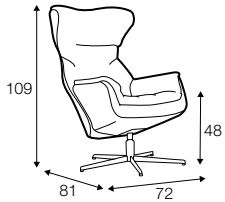

LUX lux

COVERS

FC fixed

armchair

footstool 53x47

armchair lux

footstool lux 54x48

extra dimensions

depth of seat

Lean backrest: manual or electric.

legs

swivel

black or white

swivel with memory function

non-rotating leg