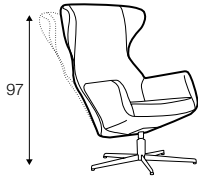

LUX lux

COVERS

FC fixed

armchair

footstool 53x47

armchair lux

footstool lux 54x48

extra dimensions

depth of seat

Lean backrest: manual or electric.

legs

swivel

black or white

swivel with memory function

non-rotating leg