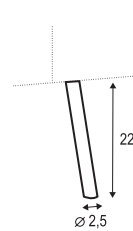

No. 181B metal painted black or grey
FOOTSTOOL