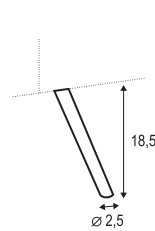

No. 181A metal painted black or grey
BACK