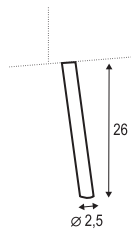

FEET

No. 181 metal painted black or grey
FRONT