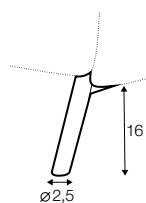

no. 157
metal chrome,
painted black
back