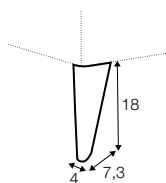

footstool 80x58

2 seater

3 seater

set 1 right / or left

2 seater left / or right
+ chaiselongue right / or left

set 2 right / or left

3 seater left / or right
+ chaiselongue wide right / or left

set 3

3 seater left + corner 90° + 3 seater right

set 4 right / or left

3 seater left / or right + corner 90° + 2 seater right / or left

set 5

2 seater left + corner 90° + 2 seater right

example of leather cover

3 seater

extra dimensions

depth of seat

accessories

headrest L-62

headrest L-77

legs

no. 91
wood
front