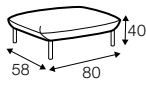

fabric

leather

STD standard

CLS classic

LUX lux

FC fixed

All drawings shown height with leg no. 145A H-20.

armchair

footstool 80x58

2 seater

3 seater

set 1 right / or left

2 seater left / or right
+ chaiselongue right / or left

set 2 right / or left

3 seater left / or right
+ chaiselongue wide right / or left

set 3

3 seater left + corner 90° + 3 seater right

set 4 right / or left

3 seater left / or right + corner 90° + 2 seater right / or left

set 5

2 seater left + corner 90° + 2 seater right

example of leather cover