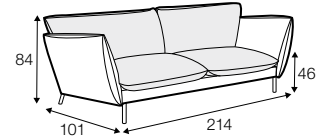

fabric

leather

STD standard

CLS classic

LUX lux

FC fixed

All drawings shown height with leg no. 145A H-20.

armchair

footstool 80x58

2 seater

3 seater

set 1 right / or left

2 seater left / or right
+ chaiselongue right / or left

set 2 right / or left

3 seater left / or right
+ chaiselongue wide right / or left

set 3

3 seater left + corner 90° + 3 seater right

set 4 right / or left

3 seater left / or right + corner 90° + 2 seater right / or left

set 5

2 seater left + corner 90° + 2 seater right

example of leather cover