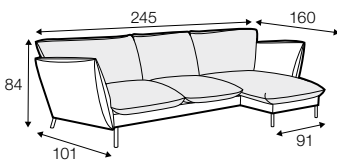

fabric

leather

STD standard

CLS classic

LUX lux

FC fixed

All drawings shown height with leg no. 145A H-20.

armchair

footstool 80x58

2 seater

3 seater

set 1 right / or left

2 seater left / or right
+ chaiselongue right / or left

set 2 right / or left

3 seater left / or right
+ chaiselongue wide right / or left

set 3

3 seater left + corner 90° + 3 seater right

set 4 right / or left

3 seater left / or right + corner 90° + 2 seater right / or left

set 5

2 seater left + corner 90° + 2 seater right

example of leather cover