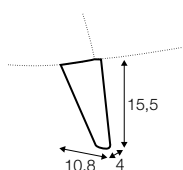

footstool 80x58

2 seater

3 seater

set 1 right / or left

2 seater left / or right
+ chaiselongue right / or left

set 2 right / or left

3 seater left / or right
+ chaiselongue wide right / or left

set 3

3 seater left + corner 90° + 3 seater right

set 4 right / or left

3 seater left / or right + corner 90° + 2 seater right / or left

set 5

2 seater left + corner 90° + 2 seater right

example of leather cover

3 seater

extra dimensions

depth of seat

accessories

headrest L-62

headrest L-77

legs

no. 91
wood
front