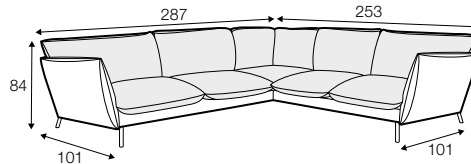

fabric

leather

STD standard

CLS classic

LUX lux

FC fixed

All drawings shown height with leg no. 145A H-20.

armchair

footstool 80x58

2 seater

3 seater

set 1 right / or left

2 seater left / or right
+ chaiselongue right / or left

set 2 right / or left

3 seater left / or right
+ chaiselongue wide right / or left

set 3

3 seater left + corner 90° + 3 seater right

set 4 right / or left

3 seater left / or right + corner 90° + 2 seater right / or left

set 5

2 seater left + corner 90° + 2 seater right

example of leather cover