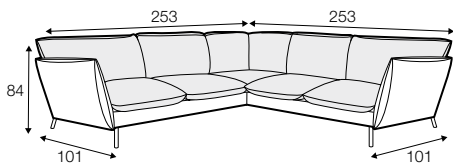

fabric

leather

STD standard

CLS classic

LUX lux

FC fixed

All drawings shown height with leg no. 145A H-20.

armchair

footstool 80x58

2 seater

3 seater

set 1 right / or left

2 seater left / or right
+ chaiselongue right / or left

set 2 right / or left

3 seater left / or right
+ chaiselongue wide right / or left

set 3

3 seater left + corner 90° + 3 seater right

set 4 right / or left

3 seater left / or right + corner 90° + 2 seater right / or left

set 5

2 seater left + corner 90° + 2 seater right

example of leather cover