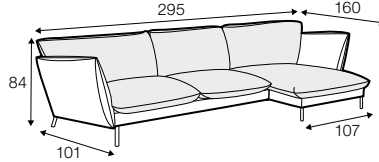

fabric

leather

STD standard

CLS classic

LUX lux

FC fixed

All drawings shown height with leg no. 145A H-20.

armchair

footstool 80x58

2 seater

3 seater

set 1 right / or left

2 seater left / or right
+ chaiselongue right / or left

set 2 right / or left

3 seater left / or right
+ chaiselongue wide right / or left

set 3

3 seater left + corner 90° + 3 seater right

set 4 right / or left

3 seater left / or right + corner 90° + 2 seater right / or left

set 5

2 seater left + corner 90° + 2 seater right

example of leather cover