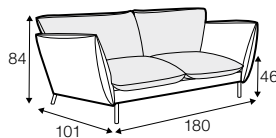

fabric

leather

STD standard

CLS classic

LUX lux

FC fixed

All drawings shown height with leg no. 145A H-20.

armchair

footstool 80x58

2 seater

3 seater

set 1 right / or left

2 seater left / or right
+ chaiselongue right / or left

set 2 right / or left

3 seater left / or right
+ chaiselongue wide right / or left

set 3

3 seater left + corner 90° + 3 seater right

set 4 right / or left

3 seater left / or right + corner 90° + 2 seater right / or left

set 5

2 seater left + corner 90° + 2 seater right

example of leather cover