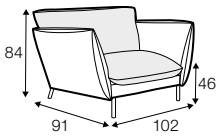

fabric

leather

STD standard

CLS classic

LUX lux

FC fixed

All drawings shown height with leg no. 145A H-20.

armchair

footstool 80x58

2 seater

3 seater

set 1 right / or left

2 seater left / or right
+ chaiselongue right / or left

set 2 right / or left

3 seater left / or right
+ chaiselongue wide right / or left

set 3

3 seater left + corner 90° + 3 seater right

set 4 right / or left

3 seater left / or right + corner 90° + 2 seater right / or left

set 5

2 seater left + corner 90° + 2 seater right

example of leather cover