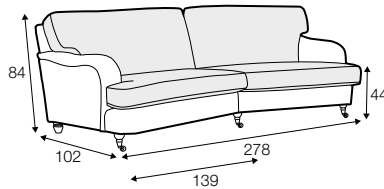

FC fixed

armchair

footstool 76x58

3 seater

3,5 seater

3,5 seater divided

chaiselongue right / or left
available also as freestanding

set 1 right / or left

3 seater left / or right

+ chaiselongue right / or left

extra dimensions

depth of seat

legs

no. 11
wood with gold
or silver wheels
front

no. 35
wood
front

no. 34
wood
back