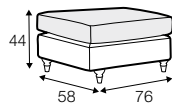

FC fixed

armchair

footstool 76x58

3 seater

3,5 seater

3,5 seater divided

chaiselongue right / or left
available also as freestanding

set 1 right / or left

3 seater left / or right

+ chaiselongue right / or left

extra dimensions

depth of seat

legs

no. 11
wood with gold
or silver wheels
front

no. 35
wood
front

no. 34
wood
back