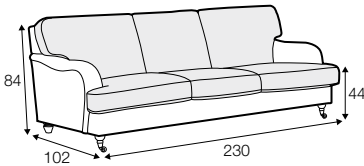

FC fixed

armchair

footstool 76x58

3 seater

3,5 seater

3,5 seater divided

chaiselongue right / or left
available also as freestanding

set 1 right / or left

3 seater left / or right

+ chaiselongue right / or left

extra dimensions

depth of seat

legs

no. 11
wood with gold
or silver wheels
front

no. 35
wood
front

no. 34
wood
back