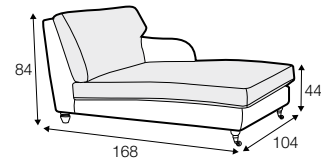

FC fixed

armchair

footstool 76x58

3 seater

3,5 seater

3,5 seater divided

chaiselongue right / or left
available also as freestanding

set 1 right / or left

3 seater left / or right

+ chaiselongue right / or left

extra dimensions

depth of seat

legs

no. 11
wood with gold
or silver wheels
front

no. 35
wood
front

no. 34
wood
back