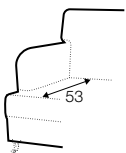

FC fixed

armchair

footstool 76x58

3 seater

3,5 seater

3,5 seater divided

chaiselongue right / or left
available also as freestanding

set 1 right / or left

3 seater left / or right

+ chaiselongue right / or left

extra dimensions

depth of seat

legs

no. 11
wood with gold
or silver wheels
front

no. 35
wood
front

no. 34
wood
back