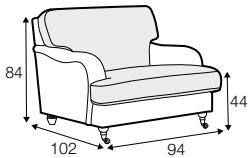

FC fixed

armchair

footstool 76x58

3 seater

3,5 seater

3,5 seater divided

chaiselongue right / or left
available also as freestanding

set 1 right / or left

3 seater left / or right

+ chaiselongue right / or left

extra dimensions

depth of seat

legs

no. 11
wood with gold
or silver wheels
front

no. 35
wood
front

no. 34
wood
back