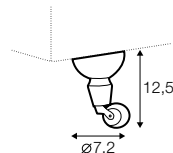

3 seater left / or right

+ chaiselongue right / or left

extra dimensions

depth of seat

legs

no. 11
wood with gold
or silver wheels
front

no. 35
wood
front

no. 34
wood
back