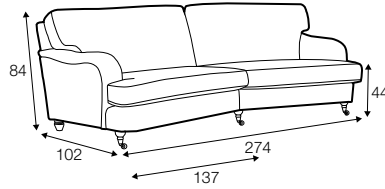

COVERS

FC fixed

armchair

footstool 76x58

3 seater

3,5 seater

3,5 seater divided

chaiselongue right / or left
available also as freestanding

set 1 right / or left

3 seater left / or right

+ chaiselongue right / or left

extra dimensions

depth of seat

legs

no. 11
wood with gold
or silver wheels
front

no. 35
wood
front