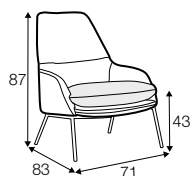

COVERS

FC fixed

armchair

armchair fabric with
leather on seat frame

footstool 57x45
on metal frame

extra dimensions

depth of seat

legs