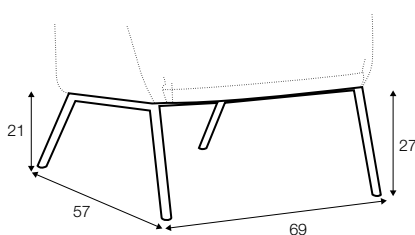

COVERS

FC fixed

armchair

armchair fabric with
leather on seat frame

footstool 57x45
on metal frame

extra dimensions

depth of seat

legs