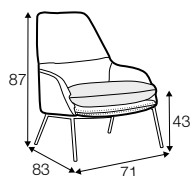

COVERS

FC fixed

armchair

armchair fabric with
leather on seat frame

footstool 57x45
on metal frame

extra dimensions

depth of seat

legs