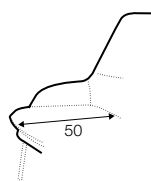

COVERS

FC fixed

armchair

armchair fabric with
leather on seat frame

footstool 57x45
on metal frame

extra dimensions

depth of seat

legs