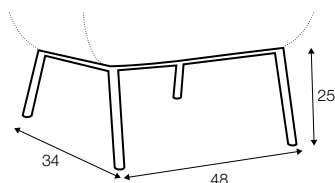

no. 189A

metal chrome,
painted black, grey
or brass gold
and brushed steel
footstool