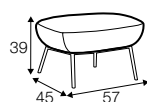

COVERS

FC fixed

armchair

armchair fabric with
leather on seat frame

footstool 57x45
on metal frame

extra dimensions

depth of seat

legs