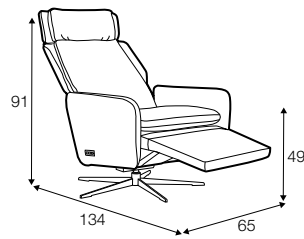

lux

COVERS

FC

fixed

armchair

extra dimensions

depth of seat

recliner (2 motor chair): electric

32°

manual headrest

accessories

extra battery

legs

swivel
black