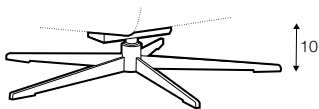

32°

manual headrest

accessories

extra battery

legs

swivel
black