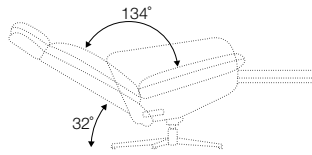

lux

COVERS

FC

fixed

armchair

extra dimensions

depth of seat

recliner (2 motor chair): electric

32°

manual headrest

accessories

extra battery

legs

swivel
black