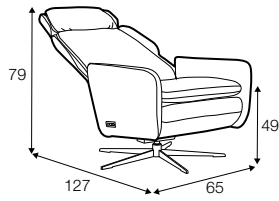

lux

COVERS

FC

fixed

armchair

extra dimensions

depth of seat

recliner (2 motor chair): electric

32°

manual headrest

accessories

extra battery

legs

swivel
black