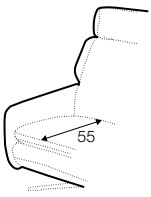

lux

COVERS

FC

fixed

armchair

extra dimensions

depth of seat

recliner (2 motor chair): electric

32°

manual headrest

accessories

extra battery

legs

swivel
black