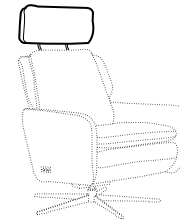

lux

COVERS

FC

fixed

armchair

extra dimensions

depth of seat

recliner (2 motor chair): electric

32°

manual headrest

accessories

extra battery

legs

swivel
black