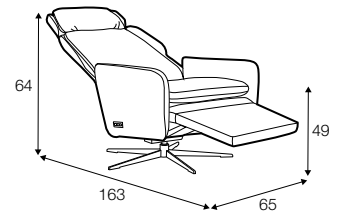

lux

COVERS

FC

fixed

armchair

extra dimensions

depth of seat

recliner (2 motor chair): electric

32°

manual headrest

accessories

extra battery

legs

swivel
black