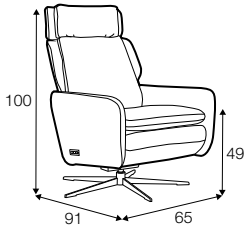

lux

COVERS

FC

fixed

armchair

extra dimensions

depth of seat

recliner (2 motor chair): electric

32°

manual headrest

accessories

extra battery

legs

swivel
black