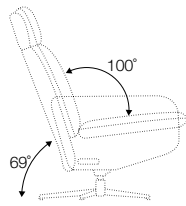

lux

COVERS

FC

fixed

armchair

extra dimensions

depth of seat

recliner (2 motor chair): electric

32°

manual headrest

accessories

extra battery

legs

swivel
black