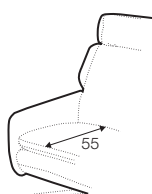

lux

FC

fixed

armchair

extra dimensions

depth of seat

recliner (2 motor chair): electric

manual headrest