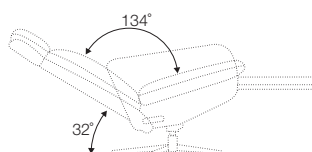

lux

FC

fixed

armchair

extra dimensions

depth of seat

recliner (2 motor chair): electric

manual headrest