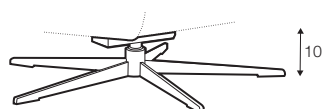

legs

swivel
black