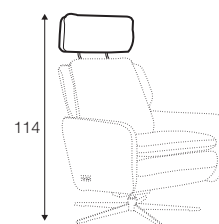

lux

FC

fixed

armchair

extra dimensions

depth of seat

recliner (2 motor chair): electric

manual headrest