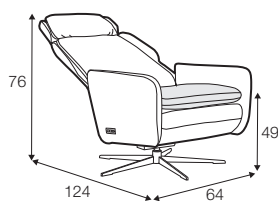

lux

FC

fixed

armchair

extra dimensions

depth of seat

recliner (2 motor chair): electric

manual headrest