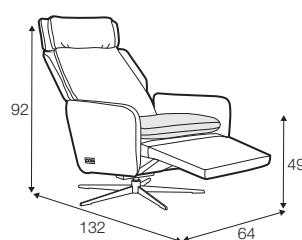

lux

FC

fixed

armchair

extra dimensions

depth of seat

recliner (2 motor chair): electric

manual headrest

accessories

extra battery

legs

swivel
black