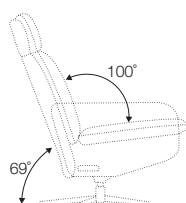

lux

FC

fixed

armchair

extra dimensions

depth of seat

recliner (2 motor chair): electric

manual headrest