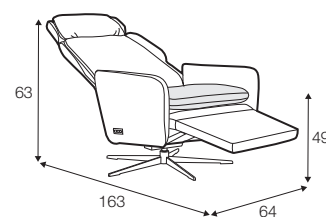

lux

FC

fixed

armchair

extra dimensions

depth of seat

recliner (2 motor chair): electric

manual headrest