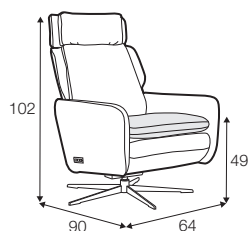

lux

FC

fixed

armchair

extra dimensions

depth of seat

recliner (2 motor chair): electric

manual headrest