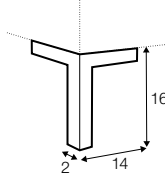

bench right / or left

corner 90° no. 1

extra dimensions

depth of seat

accessories

headrest with roll L-50

headrest with roll L-70

armrest A

armrest B

endpart left / or right

armrest protection A

armrest protection B

legs

no. 109
wood

no. 153
wood

no. 47
metal chrome,
painted black