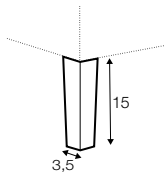

bench right / or left

corner 90° no. 1

extra dimensions

depth of seat

accessories

headrest with roll L-50

headrest with roll L-70

armrest A

armrest B

endpart left / or right

armrest protection A

armrest protection B

legs

no. 109
wood

no. 153
wood

no. 47
metal chrome,
painted black