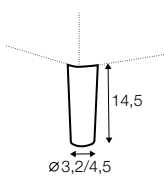

bench right / or left

corner 90° no. 1

extra dimensions

depth of seat

accessories

headrest with roll L-50

headrest with roll L-70

armrest A

armrest B

endpart left / or right

armrest protection A

armrest protection B

legs

no. 109
wood

no. 153
wood

no. 47
metal chrome,
painted black