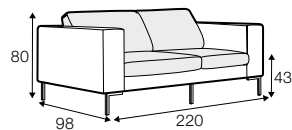

CLS classic

COVERS

FC fixed

SPECIAL

modular system

All drawings shown height with leg no. 47 H-16.

armchair

armchair wide

footstool 90x70

footstool 100x90

2 seater

3 seater

3XL seater (divided)

set 1 right / or left

2 seater left / or right

+ chaiselongue right / or left

set 2 right / or left

3 seater left / or right

+ chaiselongue wide right / or left

set 10 right / or left

3 seater left / or right + corner 90° no. 1

+ bench right / or left

set 11 right / or left

2 seater left / or right + corner 90° no. 1

bench right / or left

corner 90° no. 1

extra dimensions

depth of seat

accessories

headrest with roll L-50

headrest with roll L-70

armrest A