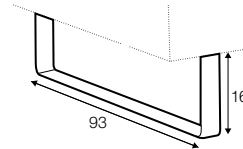

bench right / or left

corner 90° no. 1

extra dimensions

depth of seat

accessories

headrest with roll L-50

headrest with roll L-70

armrest A

armrest B

endpart left / or right

armrest protection A

armrest protection B

legs

no. 109
wood

no. 153
wood

no. 47
metal chrome,
painted black