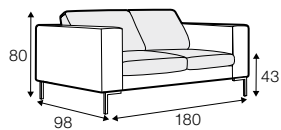

CLS classic

COVERS

FC fixed

SPECIAL

modular system

All drawings shown height with leg no. 47 H-16.

armchair

armchair wide

footstool 90x70

footstool 100x90

2 seater

3 seater

3XL seater (divided)

set 1 right / or left

2 seater left / or right

+ chaiselongue right / or left

set 2 right / or left

3 seater left / or right

+ chaiselongue wide right / or left

set 10 right / or left

3 seater left / or right + corner 90° no. 1

+ bench right / or left

set 11 right / or left

2 seater left / or right + corner 90° no. 1

bench right / or left

corner 90° no. 1

extra dimensions

depth of seat

accessories

headrest with roll L-50

headrest with roll L-70

armrest A