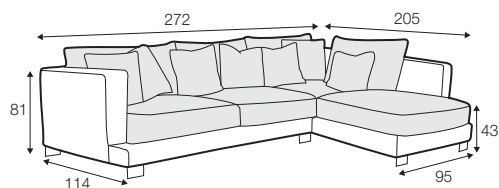

LUX lux

FC fixed

LCV loose with velcro

modular system

armchair

footstool 90x80

2 seater

3 seater divided

4 seater divided

set 1

divan left + 2 seater without armrests + divan right

set 2

divan left + 4 seater without armrests + divan right

set 3 right / or left

2 seater left / or right + divan right / or left

set 4 right / or left

4 seater divided left / or right + divan right / or left

set 5

2 seater left + corner 90° + 2 seater right

modular system

elements of the modular system

2 seater left / or right

2 seater without armrests

4 seater left / or right

4 seater divided without armrests

divan right / or left

corner 90°

extra dimensions

depth of seat

accessories

cushion
40x40

cushion
45x45