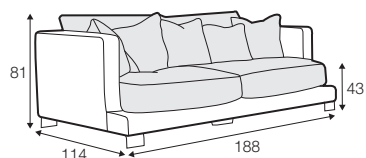

LUX lux

FC fixed

LCV loose with velcro

modular system

armchair

footstool 90x80

2 seater

3 seater divided

4 seater divided

set 1

divan left + 2 seater without armrests + divan right

set 2

divan left + 4 seater without armrests + divan right

set 3 right / or left

2 seater left / or right + divan right / or left

set 4 right / or left

4 seater divided left / or right + divan right / or left

set 5

2 seater left + corner 90° + 2 seater right

modular system

elements of the modular system

2 seater left / or right

2 seater without armrests

4 seater left / or right

4 seater divided without armrests

divan right / or left

corner 90°

extra dimensions

depth of seat

accessories

cushion
40x40

cushion
45x45