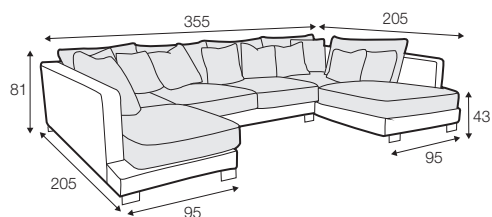

LUX lux

FC fixed

LCV loose with velcro

modular system

armchair

footstool 90x80

2 seater

3 seater divided

4 seater divided

set 1

divan left + 2 seater without armrests + divan right

set 2

divan left + 4 seater without armrests + divan right

set 3 right / or left

2 seater left / or right + divan right / or left

set 4 right / or left

4 seater divided left / or right + divan right / or left

set 5

2 seater left + corner 90° + 2 seater right

modular system

elements of the modular system

2 seater left / or right

2 seater without armrests

4 seater left / or right

4 seater divided without armrests

divan right / or left

corner 90°

extra dimensions

depth of seat

accessories

cushion
40x40

cushion
45x45