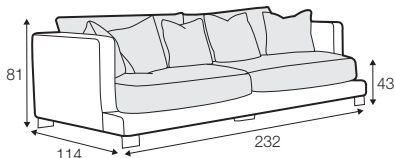

LUX lux

FC fixed

LCV loose with velcro

modular system

armchair

footstool 90x80

2 seater

3 seater divided

4 seater divided

set 1

divan left + 2 seater without armrests + divan right

set 2

divan left + 4 seater without armrests + divan right

set 3 right / or left

2 seater left / or right + divan right / or left

set 4 right / or left

4 seater divided left / or right + divan right / or left

set 5

2 seater left + corner 90° + 2 seater right

modular system

elements of the modular system

2 seater left / or right

2 seater without armrests

4 seater left / or right

4 seater divided without armrests

divan right / or left

corner 90°

extra dimensions

depth of seat

accessories

cushion
40x40

cushion
45x45