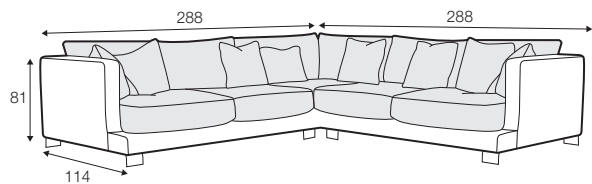

LUX lux

FC fixed

LCV loose with velcro

modular system

armchair

footstool 90x80

2 seater

3 seater divided

4 seater divided

set 1

divan left + 2 seater without armrests + divan right

set 2

divan left + 4 seater without armrests + divan right

set 3 right / or left

2 seater left / or right + divan right / or left

set 4 right / or left

4 seater divided left / or right + divan right / or left

set 5

2 seater left + corner 90° + 2 seater right

modular system

elements of the modular system

2 seater left / or right

2 seater without armrests

4 seater left / or right

4 seater divided without armrests

divan right / or left

corner 90°

extra dimensions

depth of seat

accessories

cushion
40x40

cushion
45x45