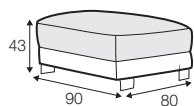

LUX lux

FC fixed

LCV loose with velcro

modular system

armchair

footstool 90x80

2 seater

3 seater divided

4 seater divided

set 1

divan left + 2 seater without armrests + divan right

set 2

divan left + 4 seater without armrests + divan right

set 3 right / or left

2 seater left / or right + divan right / or left

set 4 right / or left

4 seater divided left / or right + divan right / or left

set 5

2 seater left + corner 90° + 2 seater right

modular system

elements of the modular system

2 seater left / or right

2 seater without armrests

4 seater left / or right

4 seater divided without armrests

divan right / or left

corner 90°

extra dimensions

depth of seat

accessories

cushion
40x40

cushion
45x45