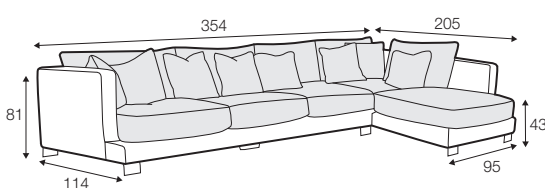

LUX lux

FC fixed

LCV loose with velcro

modular system

armchair

footstool 90x80

2 seater

3 seater divided

4 seater divided

set 1

divan left + 2 seater without armrests + divan right

set 2

divan left + 4 seater without armrests + divan right

set 3 right / or left

2 seater left / or right + divan right / or left

set 4 right / or left

4 seater divided left / or right + divan right / or left

set 5

2 seater left + corner 90° + 2 seater right

modular system

elements of the modular system

2 seater left / or right

2 seater without armrests

4 seater left / or right

4 seater divided without armrests

divan right / or left

corner 90°

extra dimensions

depth of seat

accessories

cushion
40x40

cushion
45x45