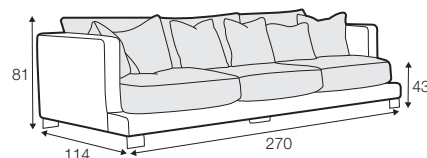

LUX lux

FC fixed

LCV loose with velcro

modular system

armchair

footstool 90x80

2 seater

3 seater divided

4 seater divided

set 1

divan left + 2 seater without armrests + divan right

set 2

divan left + 4 seater without armrests + divan right

set 3 right / or left

2 seater left / or right + divan right / or left

set 4 right / or left

4 seater divided left / or right + divan right / or left

set 5

2 seater left + corner 90° + 2 seater right

modular system

elements of the modular system

2 seater left / or right

2 seater without armrests

4 seater left / or right

4 seater divided without armrests

divan right / or left

corner 90°

extra dimensions

depth of seat

accessories

cushion
40x40

cushion
45x45