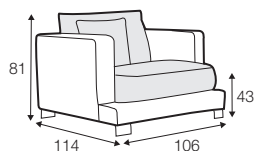

LUX lux

FC fixed

LCV loose with velcro

modular system

armchair

footstool 90x80

2 seater

3 seater divided

4 seater divided

set 1

divan left + 2 seater without armrests + divan right

set 2

divan left + 4 seater without armrests + divan right

set 3 right / or left

2 seater left / or right + divan right / or left

set 4 right / or left

4 seater divided left / or right + divan right / or left

set 5

2 seater left + corner 90° + 2 seater right

modular system

elements of the modular system

2 seater left / or right

2 seater without armrests

4 seater left / or right

4 seater divided without armrests

divan right / or left

corner 90°

extra dimensions

depth of seat

accessories

cushion
40x40

cushion
45x45