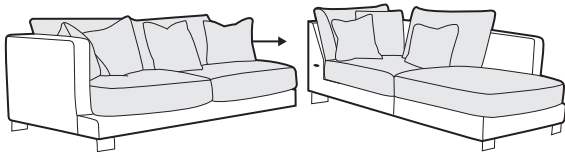

LUX lux

FC fixed

LCV loose with velcro

modular system

armchair

footstool 90x80

2 seater

3 seater divided

4 seater divided

set 1

divan left + 2 seater without armrests + divan right

set 2

divan left + 4 seater without armrests + divan right

set 3 right / or left

2 seater left / or right + divan right / or left

set 4 right / or left

4 seater divided left / or right + divan right / or left

set 5

2 seater left + corner 90° + 2 seater right

modular system

elements of the modular system

2 seater left / or right

2 seater without armrests

4 seater left / or right

4 seater divided without armrests

divan right / or left

corner 90°

extra dimensions

depth of seat

accessories

cushion
40x40

cushion
45x45