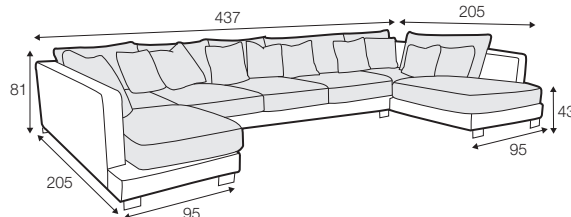

LUX lux

FC fixed

LCV loose with velcro

modular system

armchair

footstool 90x80

2 seater

3 seater divided

4 seater divided

set 1

divan left + 2 seater without armrests + divan right

set 2

divan left + 4 seater without armrests + divan right

set 3 right / or left

2 seater left / or right + divan right / or left

set 4 right / or left

4 seater divided left / or right + divan right / or left

set 5

2 seater left + corner 90° + 2 seater right

modular system

elements of the modular system

2 seater left / or right

2 seater without armrests

4 seater left / or right

4 seater divided without armrests

divan right / or left

corner 90°

extra dimensions

depth of seat

accessories

cushion
40x40

cushion
45x45