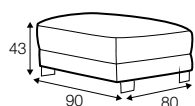

FC fixed

LCV loose with velcro

modular system

armchair

footstool 90x80

2 seater

3 seater divided

4 seater divided

set 1

divan left + 2 seater without armrests + divan right

set 2

divan left + 4 seater without armrests + divan right

set 3 right / or left

2 seater left / or right + divan right / or left

set 4 right / or left

4 seater divided left / or right + divan right / or left

set 5

2 seater left + corner 90° + 2 seater right

modular system

elements of the modular system

2 seater left / or right

2 seater without armrests

4 seater left / or right

4 seater divided without armrests

divan right / or left

corner 90°

extra dimensions

depth of seat

accessories

cushion
40x40

cushion
45x45