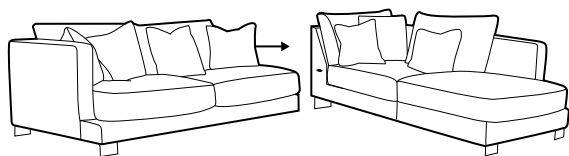

FC fixed

LCV loose with velcro

modular system

armchair

footstool 90x80

2 seater

3 seater divided

4 seater divided

set 1

divan left + 2 seater without armrests + divan right

set 2

divan left + 4 seater without armrests + divan right

set 3 right / or left

2 seater left / or right + divan right / or left

set 4 right / or left

4 seater divided left / or right + divan right / or left

set 5

2 seater left + corner 90° + 2 seater right

modular system

elements of the modular system

2 seater left / or right

2 seater without armrests

4 seater left / or right

4 seater divided without armrests

divan right / or left

corner 90°

extra dimensions

depth of seat

accessories

cushion
40x40

cushion
45x45