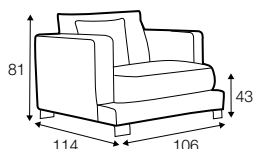

FC fixed

LCV loose with velcro

modular system

armchair

footstool 90x80

2 seater

3 seater divided

4 seater divided

set 1

divan left + 2 seater without armrests + divan right

set 2

divan left + 4 seater without armrests + divan right

set 3 right / or left

2 seater left / or right + divan right / or left

set 4 right / or left

4 seater divided left / or right + divan right / or left

set 5

2 seater left + corner 90° + 2 seater right

modular system

elements of the modular system

2 seater left / or right

2 seater without armrests

4 seater left / or right

4 seater divided without armrests

divan right / or left

corner 90°

extra dimensions

depth of seat

accessories

cushion
40x40

cushion
45x45