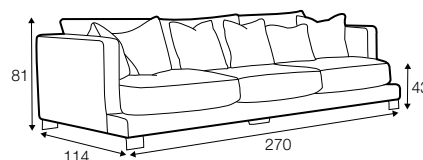

FC fixed

LCV loose with velcro

modular system

armchair

footstool 90x80

2 seater

3 seater divided

4 seater divided

set 1

divan left + 2 seater without armrests + divan right

set 2

divan left + 4 seater without armrests + divan right

set 3 right / or left

2 seater left / or right + divan right / or left

set 4 right / or left

4 seater divided left / or right + divan right / or left

set 5

2 seater left + corner 90° + 2 seater right

modular system

elements of the modular system

2 seater left / or right

2 seater without armrests

4 seater left / or right

4 seater divided without armrests

divan right / or left

corner 90°

extra dimensions

depth of seat

accessories

cushion
40x40

cushion
45x45