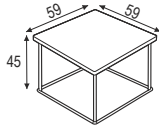

## AVAILABLE DIMENSIONS

CLASSIC  
COFFEE TABLE 59x59  
H- 35

CLASSIC  
COFFEE TABLE 59x59  
H - 45

CLASSIC  
COFFEE TABLE Ø80  
H- 35

CLASSIC  
COFFEE TABLE Ø80  
H- 45

CLASSIC  
CONSOLE TABLE 120x45  
H - 70