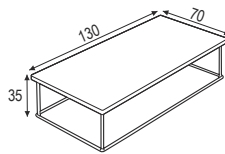

CLASSIC
COFFEE TABLE 130x70
H - 35