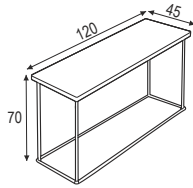

## AVAILABLE DIMENSIONS

CLASSIC  
COFFEE TABLE 59x59  
H- 35

CLASSIC  
COFFEE TABLE 59x59  
H - 45

CLASSIC  
COFFEE TABLE Ø80  
H- 35

CLASSIC  
COFFEE TABLE Ø80  
H- 45

CLASSIC  
CONSOLE TABLE 120x45  
H - 70

CLASSIC  
COFFEE TABLE 130x70  
H - 35

CLASSIC  
COFFEE TABLE 120x120  
H - 35

CLASSIC  
COFFEE TABLE 120x120  
H - 45