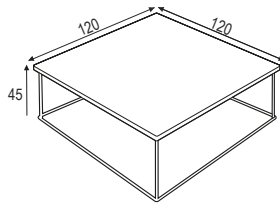

## AVAILABLE DIMENSIONS

CLASSIC  
COFFEE TABLE 59x59  
H- 35

CLASSIC  
COFFEE TABLE 59x59  
H - 45

CLASSIC  
COFFEE TABLE Ø80  
H- 35

CLASSIC  
COFFEE TABLE Ø80  
H- 45

CLASSIC  
CONSOLE TABLE 120x45  
H - 70

CLASSIC  
COFFEE TABLE 130x70  
H - 35

CLASSIC  
COFFEE TABLE 120x120  
H - 35

CLASSIC  
COFFEE TABLE 120x120  
H - 45