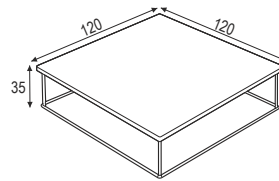

## AVAILABLE DIMENSIONS

CLASSIC  
COFFEE TABLE 59x59  
H- 35

CLASSIC  
COFFEE TABLE 59x59  
H - 45

CLASSIC  
COFFEE TABLE Ø80  
H- 35

CLASSIC  
COFFEE TABLE Ø80  
H- 45

CLASSIC  
CONSOLE TABLE 120x45  
H - 70

CLASSIC  
COFFEE TABLE 130x70  
H - 35

CLASSIC  
COFFEE TABLE 120x120  
H - 35

CLASSIC  
COFFEE TABLE 120x120  
H - 45