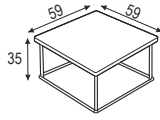

## AVAILABLE DIMENSIONS

CLASSIC  
COFFEE TABLE 59x59  
H- 35

CLASSIC  
COFFEE TABLE 59x59  
H - 45

CLASSIC  
COFFEE TABLE Ø80  
H- 35

CLASSIC  
COFFEE TABLE Ø80  
H- 45

CLASSIC  
CONSOLE TABLE 120x45  
H - 70