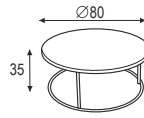

## AVAILABLE DIMENSIONS

CLASSIC  
COFFEE TABLE 59x59  
H- 35

CLASSIC  
COFFEE TABLE 59x59  
H - 45

CLASSIC  
COFFEE TABLE Ø80  
H- 35

CLASSIC  
COFFEE TABLE Ø80  
H- 45

CLASSIC  
CONSOLE TABLE 120x45  
H - 70

CLASSIC  
COFFEE TABLE 130x70  
H - 35

CLASSIC  
COFFEE TABLE 120x120  
H - 35

CLASSIC  
COFFEE TABLE 120x120  
H - 45