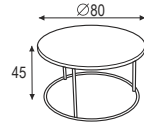

## AVAILABLE DIMENSIONS

CLASSIC  
COFFEE TABLE 59x59  
H- 35

CLASSIC  
COFFEE TABLE 59x59  
H - 45

CLASSIC  
COFFEE TABLE Ø80  
H- 35

CLASSIC  
COFFEE TABLE Ø80  
H- 45

CLASSIC  
CONSOLE TABLE 120x45  
H - 70

CLASSIC  
COFFEE TABLE 130x70  
H - 35

CLASSIC  
COFFEE TABLE 120x120  
H - 35

CLASSIC  
COFFEE TABLE 120x120  
H - 45