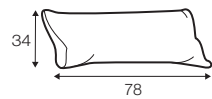

2 seater left / or right

2 seater without armrests

3 seater left / or right

3 seater without armrests

bench right / or left

divan right / or left

corner 90°

extra dimensions

depth of seat

accessories

cushion
40x40

cushion
50x30

cushion
60x34
divan (2 cushions)
corner 90° (2 cushions)

cushion
78x34
2 seater (2 cushions)

cushion
88x34
armchair (1 cushion)
2,5 seater (2 cushions)
divan (1 cushion)
bench (1 cushion)