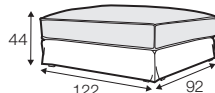

LUX lux

PRE premium

FC fixed

LC loose

modular system

footstool 97x82

footstool 107x92

footstool 122x92

2 seater

2,5 seater

3 seater / or 3 seater divided

set 1
3 seater left + armchair wide right

set 2 right / or left
2 seater left / or right + divan right / or left

set 3 right / or left
3 seater left / or right + divan right / or left

set 4 right / or left
2 seater left / or right + armchair without armrests + divan right / or left

set 5 right / or left
3 seater left / or right + armchair wide without armrests + divan right / or left