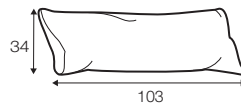

2 seater left / or right

2 seater without armrests

3 seater left / or right

3 seater without armrests

bench right / or left

divan right / or left

corner 90°

extra dimensions

depth of seat

accessories

cushion
40x40

cushion
50x30

cushion
60x34
divan (2 cushions)
corner 90° (2 cushions)

cushion
78x34
2 seater (2 cushions)

cushion
88x34
armchair (1 cushion)
2,5 seater (2 cushions)
divan (1 cushion)
bench (1 cushion)