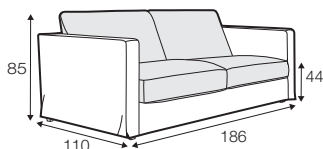

LUX lux

PRE premium

FC fixed

LC loose

modular system

footstool 97x82

footstool 107x92

footstool 122x92

2 seater

2,5 seater

3 seater / or 3 seater divided

set 1
3 seater left + armchair wide right

set 2 right / or left
2 seater left / or right + divan right / or left

set 3 right / or left
3 seater left / or right + divan right / or left

set 4 right / or left
2 seater left / or right + armchair without armrests + divan right / or left

set 5 right / or left
3 seater left / or right + armchair wide without armrests + divan right / or left

set 6

divan left + 3 seater without armrests + divan right

set 7 right / or left

3 seater left / right + corner 90° + armchair wide right / or left

set 8

3 seater left + corner 90° + 3 seater right

set 9 right / or left