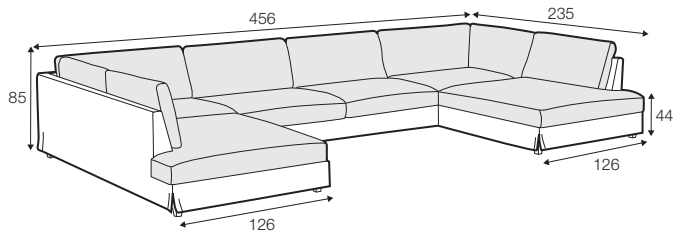

LUX lux

PRE premium

FC fixed

LC loose

modular system

footstool 97x82

footstool 107x92

footstool 122x92

2 seater

2,5 seater

3 seater / or 3 seater divided

set 1
3 seater left + armchair wide right

set 2 right / or left
2 seater left / or right + divan right / or left

set 3 right / or left
3 seater left / or right + divan right / or left

set 4 right / or left
2 seater left / or right + armchair without armrests + divan right / or left

set 5 right / or left
3 seater left / or right + armchair wide without armrests + divan right / or left

set 6

divan left + 3 seater without armrests + divan right

set 7 right / or left

3 seater left / right + corner 90° + armchair wide right / or left

set 8

3 seater left + corner 90° + 3 seater right

set 9 right / or left