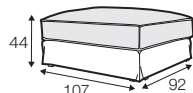

LUX lux

PRE premium

FC fixed

LC loose

modular system

footstool 97x82

footstool 107x92

footstool 122x92

2 seater

2,5 seater

3 seater / or 3 seater divided

set 1
3 seater left + armchair wide right

set 2 right / or left
2 seater left / or right + divan right / or left

set 3 right / or left
3 seater left / or right + divan right / or left

set 4 right / or left
2 seater left / or right + armchair without armrests + divan right / or left

set 5 right / or left
3 seater left / or right + armchair wide without armrests + divan right / or left