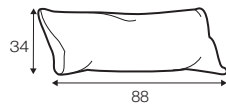

2 seater left / or right

2 seater without armrests

3 seater left / or right

3 seater without armrests

bench right / or left

divan right / or left

corner 90°

extra dimensions

depth of seat

accessories

cushion
40x40

cushion
50x30

cushion
60x34
divan (2 cushions)
corner 90° (2 cushions)

cushion
78x34
2 seater (2 cushions)

cushion
88x34
armchair (1 cushion)
2,5 seater (2 cushions)
divan (1 cushion)
bench (1 cushion)