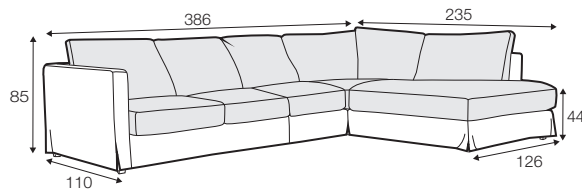

LUX lux

PRE premium

FC fixed

LC loose

modular system

footstool 97x82

footstool 107x92

footstool 122x92

2 seater

2,5 seater

3 seater / or 3 seater divided

set 1
3 seater left + armchair wide right

set 2 right / or left
2 seater left / or right + divan right / or left

set 3 right / or left
3 seater left / or right + divan right / or left

set 4 right / or left
2 seater left / or right + armchair without armrests + divan right / or left

set 5 right / or left
3 seater left / or right + armchair wide without armrests + divan right / or left

set 6

divan left + 3 seater without armrests + divan right

set 7 right / or left

3 seater left / right + corner 90° + armchair wide right / or left

set 8

3 seater left + corner 90° + 3 seater right

set 9 right / or left