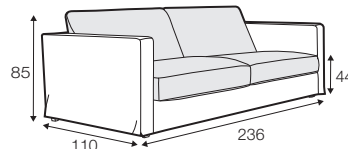

LUX lux

PRE premium

FC fixed

LC loose

modular system

footstool 97x82

footstool 107x92

footstool 122x92

2 seater

2,5 seater

3 seater / or 3 seater divided

set 1
3 seater left + armchair wide right

set 2 right / or left
2 seater left / or right + divan right / or left

set 3 right / or left
3 seater left / or right + divan right / or left

set 4 right / or left
2 seater left / or right + armchair without armrests + divan right / or left

set 5 right / or left
3 seater left / or right + armchair wide without armrests + divan right / or left

set 6

divan left + 3 seater without armrests + divan right

set 7 right / or left

3 seater left / right + corner 90° + armchair wide right / or left

set 8

3 seater left + corner 90° + 3 seater right

set 9 right / or left