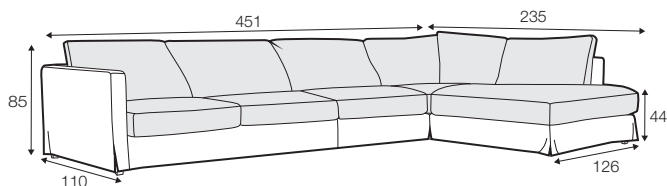

LUX lux

PRE premium

FC fixed

LC loose

modular system

footstool 97x82

footstool 107x92

footstool 122x92

2 seater

2,5 seater

3 seater / or 3 seater divided

set 1
3 seater left + armchair wide right

set 2 right / or left
2 seater left / or right + divan right / or left

set 3 right / or left
3 seater left / or right + divan right / or left

set 4 right / or left
2 seater left / or right + armchair without armrests + divan right / or left

set 5 right / or left
3 seater left / or right + armchair wide without armrests + divan right / or left

set 6

divan left + 3 seater without armrests + divan right

set 7 right / or left

3 seater left / right + corner 90° + armchair wide right / or left

set 8

3 seater left + corner 90° + 3 seater right

set 9 right / or left