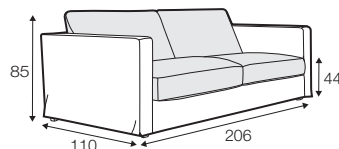

LUX lux

PRE premium

FC fixed

LC loose

modular system

footstool 97x82

footstool 107x92

footstool 122x92

2 seater

2,5 seater

3 seater / or 3 seater divided

set 1
3 seater left + armchair wide right

set 2 right / or left
2 seater left / or right + divan right / or left

set 3 right / or left
3 seater left / or right + divan right / or left

set 4 right / or left
2 seater left / or right + armchair without armrests + divan right / or left

set 5 right / or left
3 seater left / or right + armchair wide without armrests + divan right / or left

set 6

divan left + 3 seater without armrests + divan right

set 7 right / or left

3 seater left / right + corner 90° + armchair wide right / or left

set 8

3 seater left + corner 90° + 3 seater right

set 9 right / or left