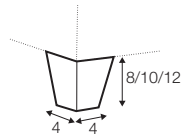

legs

---

no. 12
wood

*please check a cost of brushed steel finish with a sale representative

Sits reserves the right to change construction of products and components used due to improving durability of product and customer satisfaction without any further notice. Explicit ± 2 cm tolerance of all elements sizes.

date: 09.2019

sits.eu