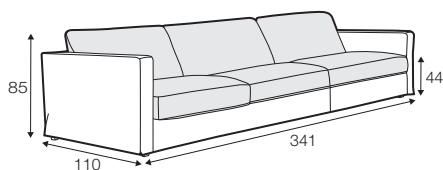

LUX lux

PRE premium

FC fixed

LC loose

modular system

footstool 97x82

footstool 107x92

footstool 122x92

2 seater

2,5 seater

3 seater / or 3 seater divided

set 1
3 seater left + armchair wide right

set 2 right / or left
2 seater left / or right + divan right / or left

set 3 right / or left
3 seater left / or right + divan right / or left

set 4 right / or left
2 seater left / or right + armchair without armrests + divan right / or left

set 5 right / or left
3 seater left / or right + armchair wide without armrests + divan right / or left