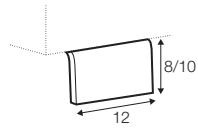

depth of seat

accessories

cushion
40x40

cushion
50x30

cushion
60x34
divan (2 cushions)
corner 90° (2 cushions)

cushion
78x34
2 seater (2 cushions)

cushion
88x34
armchair (1 cushion)
2,5 seater (2 cushions)
divan (1 cushion)
bench (1 cushion)

cushion
103x34
armchair wide (1 cushion)
3 seater (2 cushions)

Divan includes: 1 pc. cushion 88x34 + 2 pcs. cushion 60x34.

legs

no. 07
wood

no. 12
wood

no. 84
metal chrome,
painted black or grey
and brushed steel*