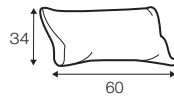

2 seater left / or right

2 seater without armrests

3 seater left / or right

3 seater without armrests

bench right / or left

divan right / or left

corner 90°

extra dimensions

depth of seat

accessories

cushion
40x40

cushion
50x30

cushion
60x34
divan (2 cushions)
corner 90° (2 cushions)

cushion
78x34
2 seater (2 cushions)

cushion
88x34
armchair (1 cushion)
2,5 seater (2 cushions)
divan (1 cushion)
bench (1 cushion)