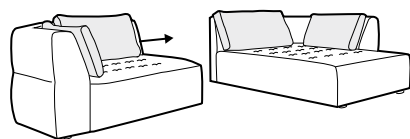

modular system