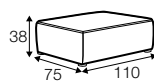

standard

fixed

modular system

All elements are freestanding.
All back cushions fillings include feathers.

3 seater

footstool 102x75

footstool 110x75
with box and veneer top

set 1 right / or left
element 168 left / or right
+ chaiselongue right / or left

set 2 right / or left
element 128 left / or right + element 102
+ cozy corner right / or left

example set option I
element 168 left / or right + footstool 110x75
with box and veneer top + element 168 right / or left