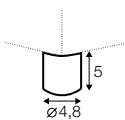

example set option II
element 168 left / or right + footstool 110x75
with box and veneer top + element 168 right / or left

modular system

elements of the modular system

element 102

element 128
left / or right

chaiselongue
right / or left

corner 90°

element 142

element 168
left / or right

cozy corner
right / or left

extra dimensions

depth of seat

legs