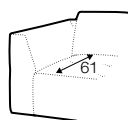

set 2 right / or left
element 128 left / or right + element 102
+ cozy corner right / or left

example set option I
element 168 left / or right + footstool 110x75
with box and veneer top + element 168 right / or left

example set option II
element 168 left / or right + footstool 110x75
with box and veneer top + element 168 right / or left

modular system

elements of the modular system

element 102

element 128
left / or right

chaiselongue
right / or left

corner 90°

element 142

element 168
left / or right

cozy corner
right / or left

extra dimensions

depth of seat

legs