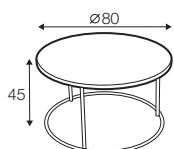

Classic

SITS

Classic

coffee table \varnothing 80

coffee table \varnothing 80

coffee table 130x70

console table 120x45

coffee table 59x59

coffee table 59x59

coffee table 120x120

coffee table 120x120

available materials for top

wood: bleached oak

wood: oak

wood: walnut

mdf: white