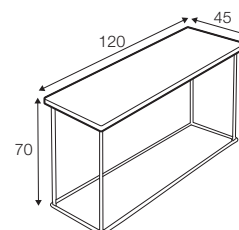

Classic

SITS

Classic

coffee table \varnothing 80

coffee table \varnothing 80

coffee table 130x70

console table 120x45

coffee table 59x59

coffee table 59x59

coffee table 120x120

coffee table 120x120

available materials for top

wood: bleached oak

wood: oak

wood: walnut

mdf: white