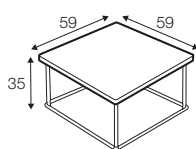

Classic

SITS

Classic

coffee table \varnothing 80

coffee table \varnothing 80

coffee table 130x70

console table 120x45

coffee table 59x59

coffee table 59x59

coffee table 120x120

coffee table 120x120

available materials for top

wood: bleached oak

wood: oak

wood: walnut

mdf: white