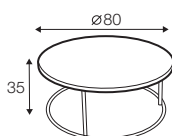

Classic

SITS

Classic

coffee table \varnothing 80

coffee table \varnothing 80

coffee table 130x70

console table 120x45

coffee table 59x59

coffee table 59x59

coffee table 120x120

coffee table 120x120

available materials for top

wood: bleached oak

wood: oak

wood: walnut

mdf: white