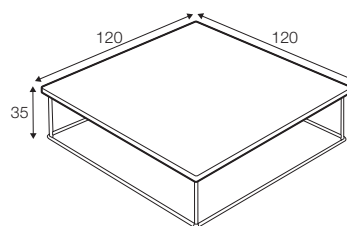

Classic

SITS

Classic

coffee table \varnothing 80

coffee table \varnothing 80

coffee table 130x70

console table 120x45

coffee table 59x59

coffee table 59x59

coffee table 120x120

coffee table 120x120

available materials for top

wood: bleached oak

wood: oak

wood: walnut

mdf: white