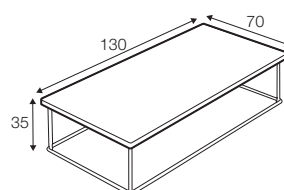

Classic

SITS

Classic

coffee table \varnothing 80

coffee table \varnothing 80

coffee table 130x70

console table 120x45

coffee table 59x59

coffee table 59x59

coffee table 120x120

coffee table 120x120

available materials for top

wood: bleached oak

wood: oak

wood: walnut

mdf: white