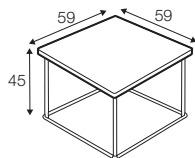

Classic

SITS

Classic

coffee table \varnothing 80

coffee table \varnothing 80

coffee table 130x70

console table 120x45

coffee table 59x59

coffee table 59x59

coffee table 120x120

coffee table 120x120

available materials for top

wood: bleached oak

wood: oak

wood: walnut

mdf: white