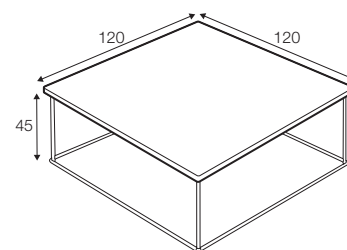

Classic

SITS

Classic

coffee table \varnothing 80

coffee table \varnothing 80

coffee table 130x70

console table 120x45

coffee table 59x59

coffee table 59x59

coffee table 120x120

coffee table 120x120

available materials for top

wood: bleached oak

wood: oak

wood: walnut

mdf: white