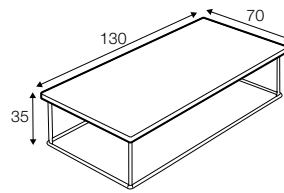

Classic

SITS

Classic

coffee table \varnothing 80

coffee table \varnothing 80

coffee table 130x70

console table 120x45

coffee table 59x59

coffee table 59x59

coffee table 120x120

coffee table 120x120

available materials for top

wood: bleached oak

wood: oak

wood: walnut

mdf: white