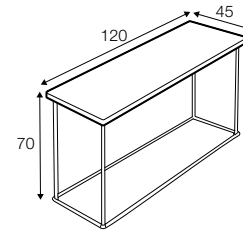

Classic

SITS

Classic

coffee table \varnothing 80

coffee table \varnothing 80

coffee table 130x70

console table 120x45

coffee table 59x59

coffee table 59x59

coffee table 120x120

coffee table 120x120

available materials for top

wood: bleached oak

wood: oak

wood: walnut

mdf: white