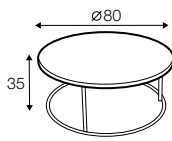

Classic

SITS

Classic

coffee table \varnothing 80

coffee table \varnothing 80

coffee table 130x70

console table 120x45

coffee table 59x59

coffee table 59x59

coffee table 120x120

coffee table 120x120

available materials for top

wood: bleached oak

wood: oak

wood: walnut

mdf: white