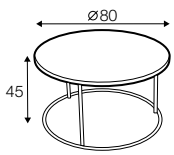

Classic

SITS

Classic

coffee table \varnothing 80

coffee table \varnothing 80

coffee table 130x70

console table 120x45

coffee table 59x59

coffee table 59x59

coffee table 120x120

coffee table 120x120

available materials for top

wood: bleached oak

wood: oak

wood: walnut

mdf: white