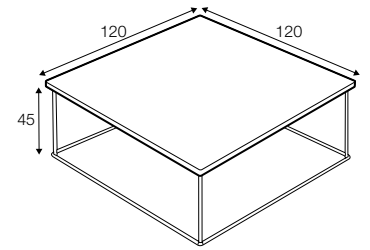

Classic

SITS

Classic

coffee table \varnothing 80

coffee table \varnothing 80

coffee table 130x70

console table 120x45

coffee table 59x59

coffee table 59x59

coffee table 120x120

coffee table 120x120

available materials for top

wood: bleached oak

wood: oak

wood: walnut

mdf: white