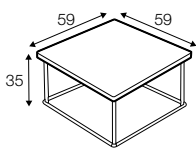

Classic

SITS

Classic

coffee table \varnothing 80

coffee table \varnothing 80

coffee table 130x70

console table 120x45

coffee table 59x59

coffee table 59x59

coffee table 120x120

coffee table 120x120

available materials for top

wood: bleached oak

wood: oak

wood: walnut

mdf: white