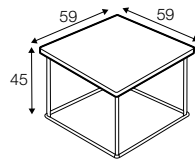

Classic

SITS

Classic

coffee table \varnothing 80

coffee table \varnothing 80

coffee table 130x70

console table 120x45

coffee table 59x59

coffee table 59x59

coffee table 120x120

coffee table 120x120

available materials for top

wood: bleached oak

wood: oak

wood: walnut

mdf: white