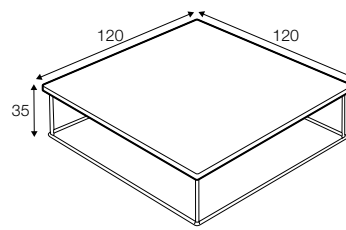

Classic

SITS

Classic

coffee table \varnothing 80

coffee table \varnothing 80

coffee table 130x70

console table 120x45

coffee table 59x59

coffee table 59x59

coffee table 120x120

coffee table 120x120

available materials for top

wood: bleached oak

wood: oak

wood: walnut

mdf: white