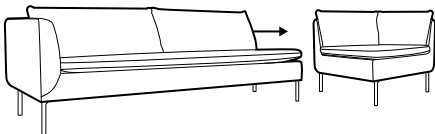

standard

lux

fixed

modular system

corner - footstool high

available only
in standard comfort

2 seater

3 seater

set 1 right / or left

3 seater left / or right + corner open end right / or left
+ 1 seat element without armrests + corner - footstool high

set 2 right / or left

3 seater left / or right + corner - footstool high
+ 1 seat element right / or left

modular system

elements of the modular system

2 seater left / or right

3 seater left / or right

1 seat element left / or right

1 seat element without armrests

corner 90°

corner open end
right / or left