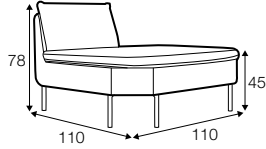

set 1 right / or left

3 seater left / or right + corner open end right / or left
+ 1 seat element without armrests + corner - footstool high

set 2 right / or left

3 seater left / or right + corner - footstool high
+ 1 seat element right / or left

modular system

elements of the modular system

2 seater left / or right

3 seater left / or right

1 seat element left / or right

1 seat element without armrests

corner 90°

corner open end
right / or left

divan right/ or left

extra dimensions

depth of sofa seat

legs

no. 188
wood

no. 162
metal chrome,
painted black or grey
and brushed steel