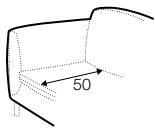

set 1 right / or left

3 seater left / or right + corner open end right / or left
+ 1 seat element without armrests + corner - footstool high

set 2 right / or left

3 seater left / or right + corner - footstool high
+ 1 seat element right / or left

modular system

elements of the modular system

2 seater left / or right

3 seater left / or right

1 seat element left / or right

1 seat element without armrests

corner 90°

corner open end
right / or left

divan right/ or left

extra dimensions

depth of sofa seat

legs

no. 188
wood

no. 162
metal chrome,
painted black or grey
and brushed steel