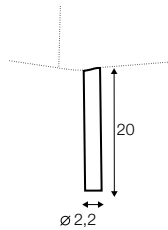

modular system

elements of the modular system

2 seater left / or right

3 seater left / or right

1 seat element left / or right

1 seat element without armrests

corner 90°

corner open end
right / or left

divan right/ or left

extra dimensions

depth of sofa seat

legs

no. 188
wood

no. 162
metal chrome,
painted black or grey
and brushed steel