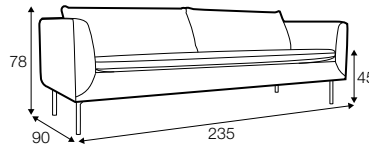

standard

lux

fixed

modular system

corner - footstool high

available only
in standard comfort

2 seater

3 seater

set 1 right / or left

3 seater left / or right + corner open end right / or left
+ 1 seat element without armrests + corner - footstool high

set 2 right / or left

3 seater left / or right + corner - footstool high
+ 1 seat element right / or left

divan right/ or left

extra dimensions

depth of sofa seat

legs

no. 188
wood

no. 162
metal chrome,
painted black or grey
and brushed steel