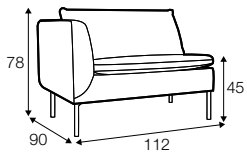

set 1 right / or left

3 seater left / or right + corner open end right / or left
+ 1 seat element without armrests + corner - footstool high

set 2 right / or left

3 seater left / or right + corner - footstool high
+ 1 seat element right / or left

modular system

elements of the modular system

2 seater left / or right

3 seater left / or right

1 seat element left / or right

1 seat element without armrests

corner 90°

corner open end
right / or left

divan right/ or left

extra dimensions

depth of sofa seat

legs

no. 188
wood

no. 162
metal chrome,
painted black or grey
and brushed steel