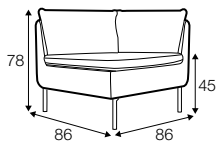

set 1 right / or left

3 seater left / or right + corner open end right / or left
+ 1 seat element without armrests + corner - footstool high

set 2 right / or left

3 seater left / or right + corner - footstool high
+ 1 seat element right / or left

modular system

elements of the modular system

2 seater left / or right

3 seater left / or right

1 seat element left / or right

1 seat element without armrests

corner 90°

corner open end
right / or left

divan right/ or left

extra dimensions

depth of sofa seat

legs

no. 188
wood

no. 162
metal chrome,
painted black or grey
and brushed steel