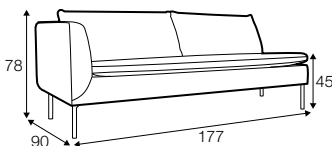

set 1 right / or left

3 seater left / or right + corner open end right / or left
+ 1 seat element without armrests + corner - footstool high

set 2 right / or left

3 seater left / or right + corner - footstool high
+ 1 seat element right / or left

modular system

elements of the modular system

2 seater left / or right

3 seater left / or right

1 seat element left / or right

1 seat element without armrests

corner 90°

corner open end
right / or left

divan right/ or left

extra dimensions

depth of sofa seat

legs

no. 188
wood

no. 162
metal chrome,
painted black or grey
and brushed steel