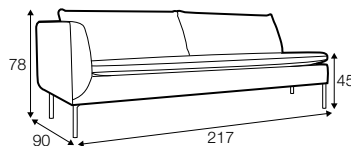

set 1 right / or left

3 seater left / or right + corner open end right / or left
+ 1 seat element without armrests + corner - footstool high

set 2 right / or left

3 seater left / or right + corner - footstool high
+ 1 seat element right / or left

modular system

elements of the modular system

2 seater left / or right

3 seater left / or right

1 seat element left / or right

1 seat element without armrests

corner 90°

corner open end
right / or left

divan right/ or left

extra dimensions

depth of sofa seat

legs

no. 188
wood

no. 162
metal chrome,
painted black or grey
and brushed steel