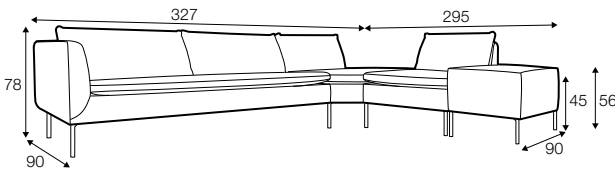

standard

lux

fixed

modular system

corner - footstool high

available only
in standard comfort

2 seater

3 seater

set 1 right / or left

3 seater left / or right + corner open end right / or left
+ 1 seat element without armrests + corner - footstool high

set 2 right / or left

3 seater left / or right + corner - footstool high
+ 1 seat element right / or left

divan right/ or left

extra dimensions

depth of sofa seat

legs

no. 188
wood

no. 162
metal chrome,
painted black or grey
and brushed steel