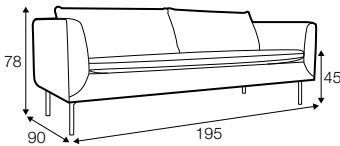

standard

lux

fixed

modular system

corner - footstool high

available only
in standard comfort

2 seater

3 seater

set 1 right / or left

3 seater left / or right + corner open end right / or left
+ 1 seat element without armrests + corner - footstool high

set 2 right / or left

3 seater left / or right + corner - footstool high
+ 1 seat element right / or left

divan right/ or left

extra dimensions

depth of sofa seat

legs

no. 188
wood

no. 162
metal chrome,
painted black or grey
and brushed steel