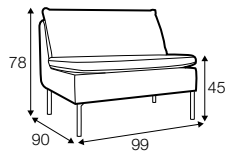

set 1 right / or left

3 seater left / or right + corner open end right / or left
+ 1 seat element without armrests + corner - footstool high

set 2 right / or left

3 seater left / or right + corner - footstool high
+ 1 seat element right / or left

modular system

elements of the modular system

2 seater left / or right

3 seater left / or right

1 seat element left / or right

1 seat element without armrests

corner 90°

corner open end
right / or left

divan right/ or left

extra dimensions

depth of sofa seat

legs

no. 188
wood

no. 162
metal chrome,
painted black or grey
and brushed steel