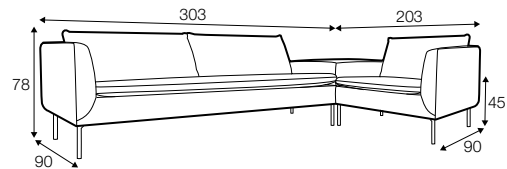

standard

lux

fixed

modular system

corner - footstool high

available only
in standard comfort

2 seater

3 seater

set 1 right / or left

3 seater left / or right + corner open end right / or left
+ 1 seat element without armrests + corner - footstool high

set 2 right / or left

3 seater left / or right + corner - footstool high
+ 1 seat element right / or left

divan right/ or left

extra dimensions

depth of sofa seat

legs

no. 188
wood

no. 162
metal chrome,
painted black or grey
and brushed steel