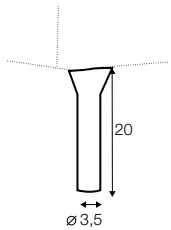

set 1 right / or left

3 seater left / or right + corner open end right / or left
+ 1 seat element without armrests + corner - footstool high

set 2 right / or left

3 seater left / or right + corner - footstool high
+ 1 seat element right / or left

modular system

elements of the modular system

2 seater left / or right

3 seater left / or right

1 seat element left / or right

1 seat element without armrests

corner 90°

corner open end
right / or left

divan right/ or left

extra dimensions

depth of sofa seat

legs

no. 188
wood

no. 162
metal chrome,
painted black or grey
and brushed steel