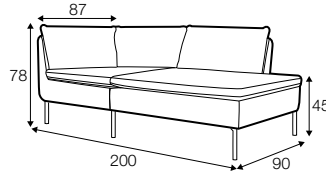

set 1 right / or left

3 seater left / or right + corner open end right / or left
+ 1 seat element without armrests + corner - footstool high

set 2 right / or left

3 seater left / or right + corner - footstool high
+ 1 seat element right / or left

modular system

elements of the modular system

2 seater left / or right

3 seater left / or right

1 seat element left / or right

1 seat element without armrests

corner 90°

corner open end
right / or left

divan right/ or left

extra dimensions

depth of sofa seat

legs

no. 188
wood

no. 162
metal chrome,
painted black or grey
and brushed steel