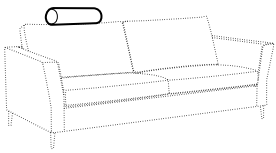

set 1

2 seater left + corner 90° + 2 seater right

set 2 left / or right

2 seater left / or right + corner 90° + 3 seater right / or left

set 3

3 seater left + corner 90° + 3 seater right

set 4 right / or left

3 seater left / or right + divan right / or left

set 5 right / or left

2 seater left or right + divan right / or left

set 6 right / or left

3,5 seater left / or right + divan right / or left

extra dimensions

depth of
armchair seat

depth of
sofa seat

accessories

headrest with roll L-60

legs

no. 109
wood

no. 138
wood

no. 128
aluminium
or aluminium
painted black