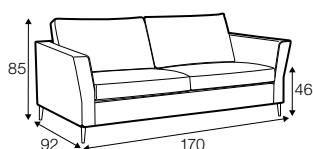

LUX lux

FC fixed

LC loose

armchair

footstool 80x64

2 seater

3 seater

3,5 seater

set 1

2 seater left + corner 90° + 2 seater right

set 2 left / or right

2 seater left / or right + corner 90° + 3 seater right / or left

set 3

3 seater left + corner 90° + 3 seater right

set 4 right / or left

3 seater left / or right + divan right / or left

set 5 right / or left

2 seater left or right + divan right / or left

set 6 right / or left

3,5 seater left / or right + divan right / or left

extra dimensions