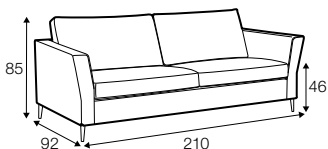

LUX lux

FC fixed

LC loose

armchair

footstool 80x64

2 seater

3 seater

3,5 seater

set 1

2 seater left + corner 90° + 2 seater right

set 2 left / or right

2 seater left / or right + corner 90° + 3 seater right / or left

set 3

3 seater left + corner 90° + 3 seater right

set 4 right / or left

3 seater left / or right + divan right / or left

set 5 right / or left

2 seater left or right + divan right / or left

set 6 right / or left

3,5 seater left / or right + divan right / or left

extra dimensions