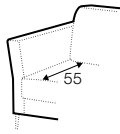

set 1

2 seater left + corner 90° + 2 seater right

set 2 left / or right

2 seater left / or right + corner 90° + 3 seater right / or left

set 3

3 seater left + corner 90° + 3 seater right

set 4 right / or left

3 seater left / or right + divan right / or left

set 5 right / or left

2 seater left or right + divan right / or left

set 6 right / or left

3,5 seater left / or right + divan right / or left

extra dimensions

depth of
armchair seat

depth of
sofa seat

accessories

headrest with roll L-60

legs

no. 109
wood

no. 138
wood

no. 128
aluminium
or aluminium
painted black