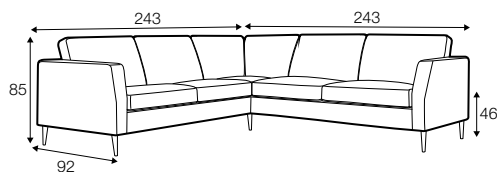

LUX lux

FC fixed

LC loose

armchair

footstool 80x64

2 seater

3 seater

3,5 seater

set 1

2 seater left + corner 90° + 2 seater right

set 2 left / or right

2 seater left / or right + corner 90° + 3 seater right / or left

set 3

3 seater left + corner 90° + 3 seater right

set 4 right / or left

3 seater left / or right + divan right / or left

set 5 right / or left

2 seater left or right + divan right / or left

set 6 right / or left

3,5 seater left / or right + divan right / or left

extra dimensions