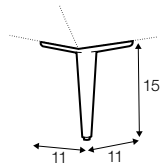

set 1

2 seater left + corner 90° + 2 seater right

set 2 left / or right

2 seater left / or right + corner 90° + 3 seater right / or left

set 3

3 seater left + corner 90° + 3 seater right

set 4 right / or left

3 seater left / or right + divan right / or left

set 5 right / or left

2 seater left or right + divan right / or left

set 6 right / or left

3,5 seater left / or right + divan right / or left

extra dimensions

depth of
armchair seat

depth of
sofa seat

accessories

headrest with roll L-60

legs

no. 109
wood

no. 138
wood

no. 128
aluminium
or aluminium
painted black