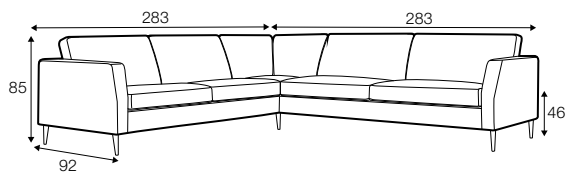

LUX lux

FC fixed

LC loose

armchair

footstool 80x64

2 seater

3 seater

3,5 seater

set 1

2 seater left + corner 90° + 2 seater right

set 2 left / or right

2 seater left / or right + corner 90° + 3 seater right / or left

set 3

3 seater left + corner 90° + 3 seater right

set 4 right / or left

3 seater left / or right + divan right / or left

set 5 right / or left

2 seater left or right + divan right / or left

set 6 right / or left

3,5 seater left / or right + divan right / or left

extra dimensions