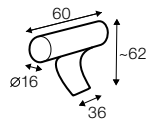

set 1

2 seater left + corner 90° + 2 seater right

set 2 left / or right

2 seater left / or right + corner 90° + 3 seater right / or left

set 3

3 seater left + corner 90° + 3 seater right

set 4 right / or left

3 seater left / or right + divan right / or left

set 5 right / or left

2 seater left or right + divan right / or left

set 6 right / or left

3,5 seater left / or right + divan right / or left

extra dimensions

depth of
armchair seat

depth of
sofa seat

accessories

headrest with roll L-60

legs

no. 109
wood

no. 138
wood

no. 128
aluminium
or aluminium
painted black