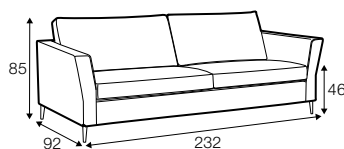

LUX lux

FC fixed

LC loose

armchair

footstool 80x64

2 seater

3 seater

3,5 seater

set 1

2 seater left + corner 90° + 2 seater right

set 2 left / or right

2 seater left / or right + corner 90° + 3 seater right / or left

set 3

3 seater left + corner 90° + 3 seater right

set 4 right / or left

3 seater left / or right + divan right / or left

set 5 right / or left

2 seater left or right + divan right / or left

set 6 right / or left

3,5 seater left / or right + divan right / or left

extra dimensions