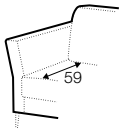

set 1

2 seater left + corner 90° + 2 seater right

set 2 left / or right

2 seater left / or right + corner 90° + 3 seater right / or left

set 3

3 seater left + corner 90° + 3 seater right

set 4 right / or left

3 seater left / or right + divan right / or left

set 5 right / or left

2 seater left or right + divan right / or left

set 6 right / or left

3,5 seater left / or right + divan right / or left

extra dimensions

depth of
armchair seat

depth of
sofa seat

accessories

headrest with roll L-60

legs

no. 109
wood

no. 138
wood

no. 128
aluminium
or aluminium
painted black