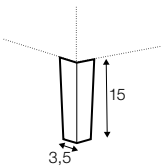

set 1

2 seater left + corner 90° + 2 seater right

set 2 left / or right

2 seater left / or right + corner 90° + 3 seater right / or left

set 3

3 seater left + corner 90° + 3 seater right

set 4 right / or left

3 seater left / or right + divan right / or left

set 5 right / or left

2 seater left or right + divan right / or left

set 6 right / or left

3,5 seater left / or right + divan right / or left

extra dimensions

depth of
armchair seat

depth of
sofa seat

accessories

headrest with roll L-60

legs

no. 109
wood

no. 138
wood

no. 128
aluminium
or aluminium
painted black