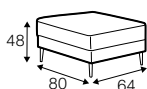

LUX lux

FC fixed

LC loose

armchair

footstool 80x64

2 seater

3 seater

3,5 seater

set 1

2 seater left + corner 90° + 2 seater right

set 2 left / or right

2 seater left / or right + corner 90° + 3 seater right / or left

set 3

3 seater left + corner 90° + 3 seater right

set 4 right / or left

3 seater left / or right + divan right / or left

set 5 right / or left

2 seater left or right + divan right / or left

set 6 right / or left

3,5 seater left / or right + divan right / or left

extra dimensions