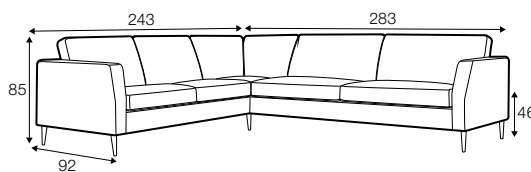

LUX lux

FC fixed

LC loose

armchair

footstool 80x64

2 seater

3 seater

3,5 seater

set 1

2 seater left + corner 90° + 2 seater right

set 2 left / or right

2 seater left / or right + corner 90° + 3 seater right / or left

set 3

3 seater left + corner 90° + 3 seater right

set 4 right / or left

3 seater left / or right + divan right / or left

set 5 right / or left

2 seater left or right + divan right / or left

set 6 right / or left

3,5 seater left / or right + divan right / or left

extra dimensions