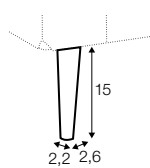

3 seater left / or right + divan right / or left

set 5 right / or left

2 seater left or right + divan right / or left

set 6 right / or left

3,5 seater left / or right + divan right / or left

extra dimensions

depth of
armchair seat

depth of
sofa seat

accessories

headrest with roll L-60

legs

no. 109
wood

no. 138
wood

no. 128
aluminium
or aluminium
painted black