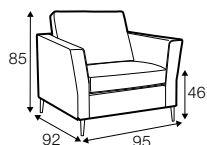

LUX lux

FC fixed

LC loose

armchair

footstool 80x64

2 seater

3 seater

3,5 seater

set 1

2 seater left + corner 90° + 2 seater right

set 2 left / or right

2 seater left / or right + corner 90° + 3 seater right / or left

set 3

3 seater left + corner 90° + 3 seater right

set 4 right / or left

3 seater left / or right + divan right / or left

set 5 right / or left

2 seater left or right + divan right / or left

set 6 right / or left

3,5 seater left / or right + divan right / or left

extra dimensions