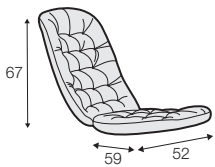

FC fixed

armchair

armchair with tilt

armchair with
memory function

footstool

extra dimensions

depth of seat

accessories

cushion

coffee table

Color of armchair: white or black.

legs

swivel
black or white
swivel or non-rotating leg