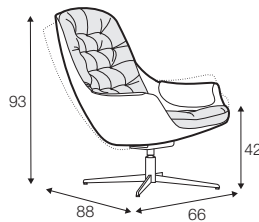

Blackbird

SITS

Blackbird

UPHOLSTERY

COMFORTS

COVERS

leather

STD standard

FC fixed

armchair

armchair with tilt

armchair with
memory function

footstool

extra dimensions

depth of seat

accessories

cushion

coffee table

Color of armchair: white or black.

legs

swivel
black or white
swivel or non-rotating leg