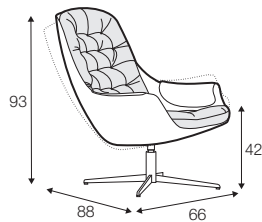

Blackbird

SITS

Blackbird

UPHOLSTERY

COMFORTS

COVERS

leather

STD standard

FC fixed

armchair

armchair with tilt

armchair with
memory function

footstool

extra dimensions

depth of seat

accessories

cushion

coffee table

Color of armchair: white or black.

legs

swivel
black or white
swivel or non-rotating leg