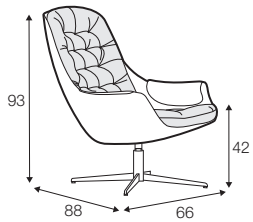

Blackbird

SITS

Blackbird

UPHOLSTERY

COMFORTS

COVERS

leather

STD standard

FC fixed

armchair

armchair with tilt

armchair with
memory function

footstool

extra dimensions

depth of seat

accessories

cushion

coffee table

Color of armchair: white or black.

legs

swivel
black or white
swivel or non-rotating leg