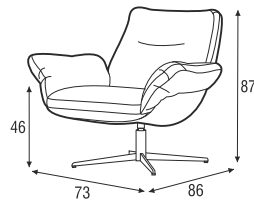

Softbird

softbird

cushion

headrest

Profile

1. high resilient polyurethane foam
2. cushion chamber with mix of feather and silicone balls
3. composite GRP (Glass Reinforced Plastic) - plastic reinforced with glass fiber
4. fabric or leather
5. swivel, swivel with memory in addition with tilt function. Foot with adjustable height