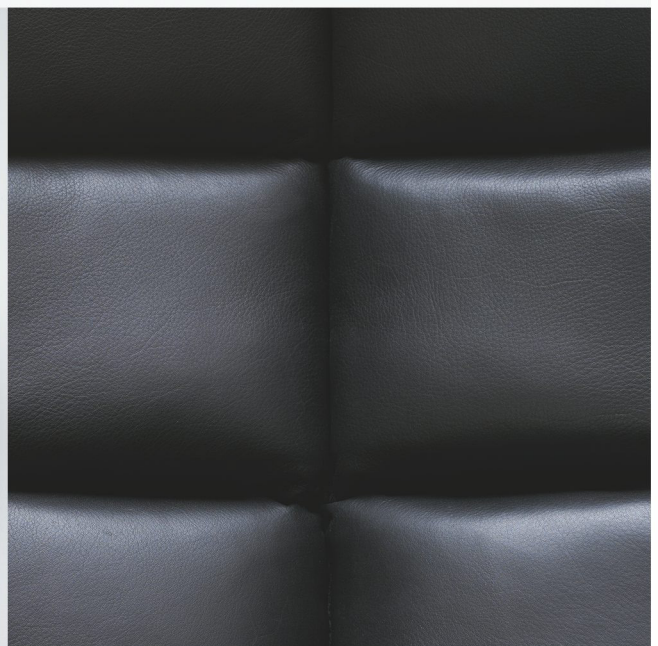

BIRDS

Mybird

SITS
— comfortable life

armchair
Aniline black

armchair
Aniline nature

Mybird

coffee table

footstool

mybird

cushion

sheepskin cover

Profile

1. moulded foam
2. composite GRP (Glass Reinforced Plastic) - plastic reinforced with glass fiber
3. fabric or leather limited selection (check with the sales representative)
4. swivel, swivel with memory in addition with tilt function. Foot with adjustable height