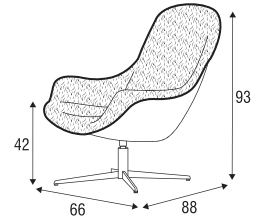

BIRDS

Mybird

SITS
— comfortable life

armchair
Aniline black

armchair
Aniline nature

Mybird

coffee table

footstool

mybird

cushion

sheepskin cover

Profile

1. moulded foam
2. composite GRP (Glass Reinforced Plastic) - plastic reinforced with glass fiber
3. fabric or leather limited selection (check with the sales representative)
4. swivel, swivel with memory in addition with tilt function. Foot with adjustable height