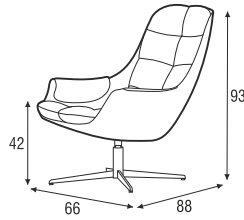

BIRDS

Mybird

SITS
— comfortable life

armchair
Aniline black

armchair
Aniline nature

Mybird

coffee table

footstool

mybird

cushion

sheepskin cover

Profile

1. moulded foam
2. composite GRP (Glass Reinforced Plastic) - plastic reinforced with glass fiber
3. fabric or leather limited selection (check with the sales representative)
4. swivel, swivel with memory in addition with tilt function. Foot with adjustable height