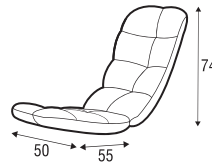

BIRDS

Mybird

SITS
— comfortable life

armchair
Aniline black

armchair
Aniline nature

Mybird

coffee table

footstool

mybird

cushion

sheepskin cover

Profile

1. moulded foam
2. composite GRP (Glass Reinforced Plastic) - plastic reinforced with glass fiber
3. fabric or leather limited selection (check with the sales representative)
4. swivel, swivel with memory in addition with tilt function. Foot with adjustable height