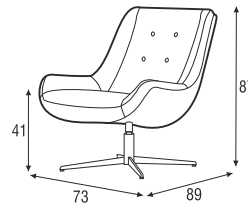

Lovebird

lovebird

Profile

1. moulded foam
2. composite GRP (Glass Reinforced Plastic) - plastic reinforced with glass fiber
3. fabric or leather limited selection (check with the sales representative)
4. swivel, swivel with memory in addition with tilt function. Foot with adjustable height