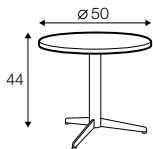

Bird

SITS

Bird

coffee table ø50

available materials for top

wood: bleached oak

wood: oak

wood: walnut