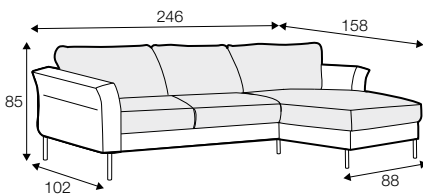

LUX lux

CLS classic

FC fixed

LCV loose with velcro

All drawings shown height with leg no. 145A H-15.

armchair

armchair wide

footstool 90x70

2 seater

3 seater

3XL seater (divided, two cushions)

3XL seater (divided, three cushions)

set 1 right / or left

2 seater left / or right + chaiselongue right / or left

set 2 right / or left

3 seater left / or right + chaiselongue wide right / or left

set 3 right / or left

2 seater left / or right + divan right / or left

set 4 right / or left

3 seater left / or right + divan right / or left

set 5 right / or left
 3 seater left / or right + cozy corner right / or left

set 6
 divan left + 2 seater without armrests + divan right

set 7 right / or left
 chaiselongue left / or right + 2 seater without armrests
 + divan right / or left

set 8 right / or left
 2 seater left / or right + corner 90° no. 1 + 3 seater right / or left