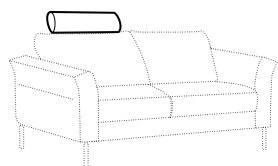

set 13
 armchair left + corner 30°
 + armchair right

set 14
 armchair wide left + corner 30°
 + armchair wide right

modular system

elements of the modular system

armchair left / or right

armchair without armrests

armchair wide left / or right

armchair wide without armrests

2 seater left / or right

2 seater without armrests

3 seater left / or right

3 seater without armrests

corner 90° no. 1

corner 90° no. 2

corner 30°

chaiselongue right / or left

chaiselongue wide right / or left

divan right / or left

cozy corner left / or right

extra dimensions

depth of
sofa seat

accessories