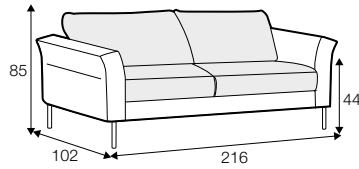

LUX lux

CLS classic

FC fixed

LCV loose with velcro

All drawings shown height with leg no. 145A H-15.

armchair

armchair wide

footstool 90x70

2 seater

3 seater

3XL seater (divided, two cushions)

3XL seater (divided, three cushions)

set 1 right / or left

2 seater left / or right + chaiselongue right / or left

set 2 right / or left

3 seater left / or right + chaiselongue wide right / or left