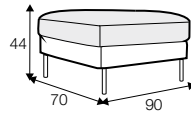

LUX lux

CLS classic

FC fixed

LCV loose with velcro

All drawings shown height with leg no. 145A H-15.

armchair

armchair wide

footstool 90x70

2 seater

3 seater

3XL seater (divided, two cushions)

3XL seater (divided, three cushions)

set 1 right / or left

2 seater left / or right + chaiselongue right / or left

set 2 right / or left

3 seater left / or right + chaiselongue wide right / or left