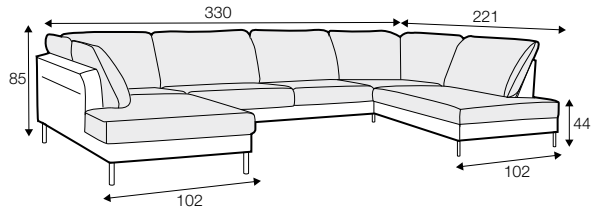

LUX lux

CLS classic

FC fixed

LCV loose with velcro

All drawings shown height with leg no. 145A H-15.

armchair

armchair wide

footstool 90x70

set 3 right / or left

2 seater left / or right + divan right / or left

set 4 right / or left

3 seater left / or right + divan right / or left

set 5 right / or left
 3 seater left / or right + cozy corner right / or left

set 6
 divan left + 2 seater without armrests + divan right

set 7 right / or left
 chaiselongue left / or right + 2 seater without armrests
 + divan right / or left

set 8 right / or left
 2 seater left / or right + corner 90° no. 1 + 3 seater right / or left

set 9 right / or left
 2 seater left / or right + corner 90° no. 2 + 3 seater right / or left

set 10 left / or right
 chaiselongue left / or right + 2 seater without armrests
 + corner 90° no. 1 + 2 seater right / or left