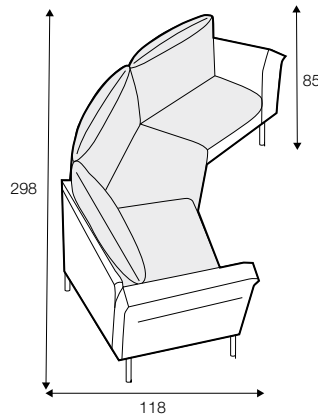

LUX lux

CLS classic

FC fixed

LCV loose with velcro

All drawings shown height with leg no. 145A H-15.

armchair

armchair wide

footstool 90x70

set 6
 divan left + 2 seater without armrests + divan right

set 7 right / or left
 chaiselongue left / or right + 2 seater without armrests
 + divan right / or left

set 8 right / or left
 2 seater left / or right + corner 90° no. 1 + 3 seater right / or left

set 9 right / or left
 2 seater left / or right + corner 90° no. 2 + 3 seater right / or left

set 10 left / or right
 chaiselongue left / or right + 2 seater without armrests
 + corner 90° no. 1 + 2 seater right / or left

set 13
 armchair left + corner 30°
 + armchair right

set 14
 armchair wide left + corner 30°
 + armchair wide right

modular system

elements of the modular system

armchair left / or right

armchair without armrests