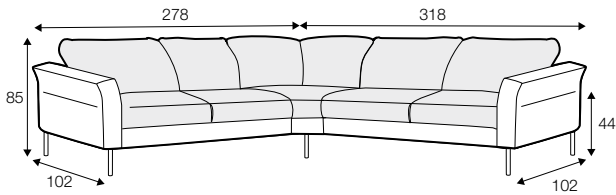

LUX lux

CLS classic

FC fixed

LCV loose with velcro

All drawings shown height with leg no. 145A H-15.

armchair

armchair wide

footstool 90x70

set 3 right / or left

2 seater left / or right + divan right / or left

set 4 right / or left

3 seater left / or right + divan right / or left

set 5 right / or left
 3 seater left / or right + cozy corner right / or left

set 6
 divan left + 2 seater without armrests + divan right

set 7 right / or left
 chaiselongue left / or right + 2 seater without armrests
 + divan right / or left

set 8 right / or left
 2 seater left / or right + corner 90° no. 1 + 3 seater right / or left

set 9 right / or left
 2 seater left / or right + corner 90° no. 2 + 3 seater right / or left

set 10 left / or right
 chaiselongue left / or right + 2 seater without armrests
 + corner 90° no. 1 + 2 seater right / or left