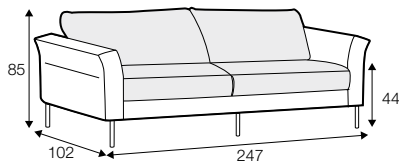

LUX lux

CLS classic

FC fixed

LCV loose with velcro

All drawings shown height with leg no. 145A H-15.

armchair

armchair wide

footstool 90x70

2 seater

3 seater

3XL seater (divided, two cushions)

3XL seater (divided, three cushions)

set 1 right / or left

2 seater left / or right + chaiselongue right / or left

set 2 right / or left

3 seater left / or right + chaiselongue wide right / or left