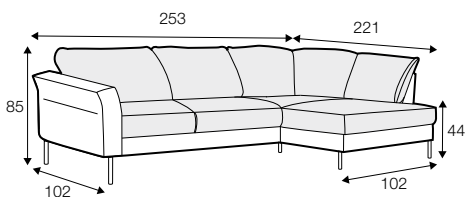

LUX lux

CLS classic

FC fixed

LCV loose with velcro

All drawings shown height with leg no. 145A H-15.

armchair

armchair wide

footstool 90x70

2 seater

3 seater

3XL seater (divided, two cushions)

3XL seater (divided, three cushions)

set 1 right / or left

2 seater left / or right + chaiselongue right / or left

set 2 right / or left

3 seater left / or right + chaiselongue wide right / or left

set 3 right / or left

2 seater left / or right + divan right / or left

set 4 right / or left

3 seater left / or right + divan right / or left

set 5 right / or left
 3 seater left / or right + cozy corner right / or left

set 6
 divan left + 2 seater without armrests + divan right

set 7 right / or left
 chaiselongue left / or right + 2 seater without armrests
 + divan right / or left

set 8 right / or left
 2 seater left / or right + corner 90° no. 1 + 3 seater right / or left