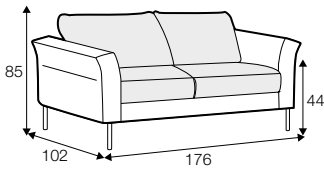

LUX lux

CLS classic

FC fixed

LCV loose with velcro

All drawings shown height with leg no. 145A H-15.

armchair

armchair wide

footstool 90x70

2 seater

3 seater

3XL seater (divided, two cushions)

3XL seater (divided, three cushions)

set 1 right / or left

2 seater left / or right + chaiselongue right / or left

set 2 right / or left

3 seater left / or right + chaiselongue wide right / or left

set 3 right / or left

2 seater left / or right + divan right / or left

set 4 right / or left

3 seater left / or right + divan right / or left

set 5 right / or left
 3 seater left / or right + cozy corner right / or left