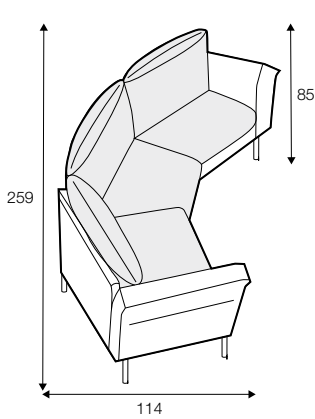

LUX lux

CLS classic

FC fixed

LCV loose with velcro

All drawings shown height with leg no. 145A H-15.

armchair

armchair wide

footstool 90x70

set 6
 divan left + 2 seater without armrests + divan right

set 7 right / or left
 chaiselongue left / or right + 2 seater without armrests
 + divan right / or left

set 8 right / or left
 2 seater left / or right + corner 90° no. 1 + 3 seater right / or left

set 9 right / or left
 2 seater left / or right + corner 90° no. 2 + 3 seater right / or left

set 10 left / or right
 chaiselongue left / or right + 2 seater without armrests
 + corner 90° no. 1 + 2 seater right / or left

set 13
 armchair left + corner 30°
 + armchair right

set 14
 armchair wide left + corner 30°
 + armchair wide right

modular system

elements of the modular system

armchair left / or right

armchair without armrests