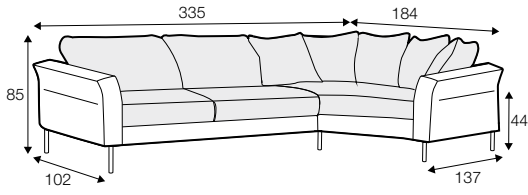

LUX lux

CLS classic

FC fixed

LCV loose with velcro

All drawings shown height with leg no. 145A H-15.

armchair

armchair wide

footstool 90x70

2 seater

3 seater

3XL seater (divided, two cushions)

3XL seater (divided, three cushions)

set 1 right / or left

2 seater left / or right + chaiselongue right / or left

set 2 right / or left

3 seater left / or right + chaiselongue wide right / or left

set 3 right / or left

2 seater left / or right + divan right / or left

set 4 right / or left

3 seater left / or right + divan right / or left

set 5 right / or left
 3 seater left / or right + cozy corner right / or left

set 6
 divan left + 2 seater without armrests + divan right

set 7 right / or left
 chaiselongue left / or right + 2 seater without armrests
 + divan right / or left

set 8 right / or left
 2 seater left / or right + corner 90° no. 1 + 3 seater right / or left