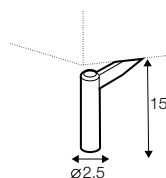

no. 145A
metal chrome,
painted black or grey
and brushed steel*
recommended

*please check a cost of brushed steel finish with a sale representative