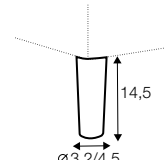

no. 153
wood