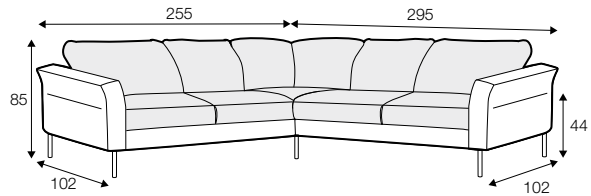

LUX lux

CLS classic

FC fixed

LCV loose with velcro

All drawings shown height with leg no. 145A H-15.

armchair

armchair wide

footstool 90x70

set 3 right / or left

2 seater left / or right + divan right / or left

set 4 right / or left

3 seater left / or right + divan right / or left

set 5 right / or left
 3 seater left / or right + cozy corner right / or left

set 6
 divan left + 2 seater without armrests + divan right

set 7 right / or left
 chaiselongue left / or right + 2 seater without armrests
 + divan right / or left

set 8 right / or left
 2 seater left / or right + corner 90° no. 1 + 3 seater right / or left

set 9 right / or left
 2 seater left / or right + corner 90° no. 2 + 3 seater right / or left

set 10 left / or right
 chaiselongue left / or right + 2 seater without armrests
 + corner 90° no. 1 + 2 seater right / or left