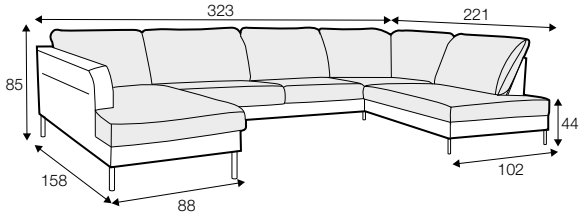

LUX lux

CLS classic

FC fixed

LCV loose with velcro

All drawings shown height with leg no. 145A H-15.

armchair

armchair wide

footstool 90x70

set 3 right / or left

2 seater left / or right + divan right / or left

set 4 right / or left

3 seater left / or right + divan right / or left

set 5 right / or left
 3 seater left / or right + cozy corner right / or left

set 6
 divan left + 2 seater without armrests + divan right

set 7 right / or left
 chaiselongue left / or right + 2 seater without armrests
 + divan right / or left

set 8 right / or left
 2 seater left / or right + corner 90° no. 1 + 3 seater right / or left

set 9 right / or left
 2 seater left / or right + corner 90° no. 2 + 3 seater right / or left

set 10 left / or right
 chaiselongue left / or right + 2 seater without armrests
 + corner 90° no. 1 + 2 seater right / or left