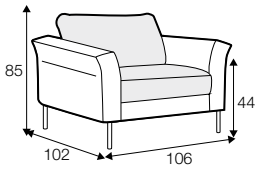

LUX lux

CLS classic

FC fixed

LCV loose with velcro

All drawings shown height with leg no. 145A H-15.

armchair

armchair wide

footstool 90x70

2 seater

3 seater

3XL seater (divided, two cushions)

3XL seater (divided, three cushions)

set 1 right / or left

2 seater left / or right + chaiselongue right / or left

set 2 right / or left

3 seater left / or right + chaiselongue wide right / or left