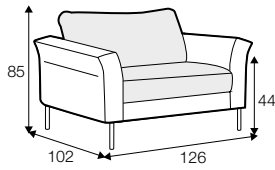

LUX lux

CLS classic

FC fixed

LCV loose with velcro

All drawings shown height with leg no. 145A H-15.

armchair

armchair wide

footstool 90x70

2 seater

3 seater

3XL seater (divided, two cushions)

3XL seater (divided, three cushions)

set 1 right / or left

2 seater left / or right + chaiselongue right / or left

set 2 right / or left

3 seater left / or right + chaiselongue wide right / or left

set 3 right / or left

2 seater left / or right + divan right / or left

set 4 right / or left

3 seater left / or right + divan right / or left

set 5 right / or left
 3 seater left / or right + cozy corner right / or left

set 6
 divan left + 2 seater without armrests + divan right

set 7 right / or left
 chaiselongue left / or right + 2 seater without armrests
 + divan right / or left

set 8 right / or left
 2 seater left / or right + corner 90° no. 1 + 3 seater right / or left