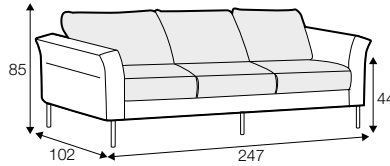

LUX lux

CLS classic

FC fixed

LCV loose with velcro

All drawings shown height with leg no. 145A H-15.

armchair

armchair wide

footstool 90x70

2 seater

3 seater

3XL seater (divided, two cushions)

3XL seater (divided, three cushions)

set 1 right / or left

2 seater left / or right + chaiselongue right / or left

set 2 right / or left

3 seater left / or right + chaiselongue wide right / or left

set 3 right / or left

2 seater left / or right + divan right / or left

set 4 right / or left

3 seater left / or right + divan right / or left

set 5 right / or left
 3 seater left / or right + cozy corner right / or left

set 6
 divan left + 2 seater without armrests + divan right

set 7 right / or left
 chaiselongue left / or right + 2 seater without armrests
 + divan right / or left

set 8 right / or left
 2 seater left / or right + corner 90° no. 1 + 3 seater right / or left