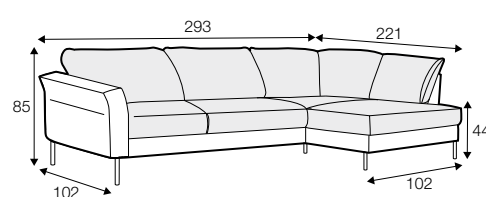

LUX lux

CLS classic

FC fixed

LCV loose with velcro

All drawings shown height with leg no. 145A H-15.

armchair

armchair wide

footstool 90x70

2 seater

3 seater

3XL seater (divided, two cushions)

3XL seater (divided, three cushions)

set 1 right / or left

2 seater left / or right + chaiselongue right / or left

set 2 right / or left

3 seater left / or right + chaiselongue wide right / or left

set 3 right / or left

2 seater left / or right + divan right / or left

set 4 right / or left

3 seater left / or right + divan right / or left

set 5 right / or left
 3 seater left / or right + cozy corner right / or left

set 6
 divan left + 2 seater without armrests + divan right

set 7 right / or left
 chaiselongue left / or right + 2 seater without armrests
 + divan right / or left

set 8 right / or left
 2 seater left / or right + corner 90° no. 1 + 3 seater right / or left