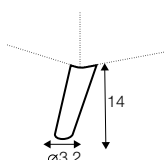

corner 30°

chaiselongue right / or left

chaiselongue wide right / or left

divan right / or left

cozy corner left / or right

extra dimensions

depth of
sofa seat

accessories

headrest L-62

headrest L-77

endpart left / or right

armrest protection

legs

no. 91
wood

no. 141A
wood

no. 141B
wood