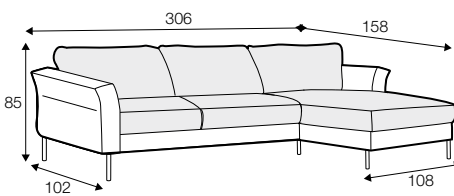

LUX lux

CLS classic

FC fixed

LCV loose with velcro

All drawings shown height with leg no. 145A H-15.

armchair

armchair wide

footstool 90x70

2 seater

3 seater

3XL seater (divided, two cushions)

3XL seater (divided, three cushions)

set 1 right / or left

2 seater left / or right + chaiselongue right / or left

set 2 right / or left

3 seater left / or right + chaiselongue wide right / or left

set 3 right / or left

2 seater left / or right + divan right / or left

set 4 right / or left

3 seater left / or right + divan right / or left

set 5 right / or left
 3 seater left / or right + cozy corner right / or left

set 6
 divan left + 2 seater without armrests + divan right

set 7 right / or left
 chaiselongue left / or right + 2 seater without armrests
 + divan right / or left

set 8 right / or left
 2 seater left / or right + corner 90° no. 1 + 3 seater right / or left