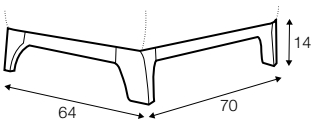

COVERS

FC fixed

armchair
without buttons

armchair swivel
without buttons

armchair
with 2 buttons

armchair swivel
with 2 buttons

Buttons available in one colour.

extra dimensions

depth of seat

legs

wooden frame

swivel
chrome