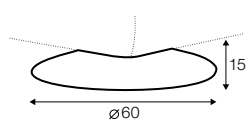

COVERS

FC fixed

armchair
without buttons

armchair swivel
without buttons

armchair
with 2 buttons

armchair swivel
with 2 buttons

Buttons available in one colour.

extra dimensions

depth of seat

legs

wooden frame

swivel
chrome