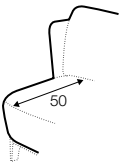

COVERS

FC fixed

armchair
without buttons

armchair swivel
without buttons

armchair
with 2 buttons

armchair swivel
with 2 buttons

Buttons available in one colour.

extra dimensions

depth of seat

legs

wooden frame

swivel
chrome