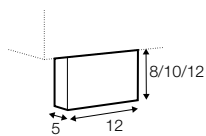

no. 105
wood