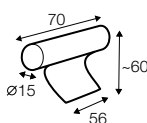

## extra dimensions

---

depth of seat

## accessories

---

cushion  
40x40

headrest with roll L-70

armrest protection