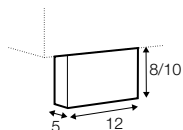

no. 105
wood