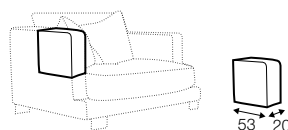

## accessories

---

cushion  
40x40

headrest with roll L-70

armrest protection