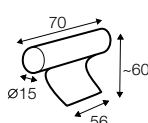

## extra dimensions

---

depth of seat

## accessories

---

cushion  
40x40

headrest with roll L-70

armrest protection