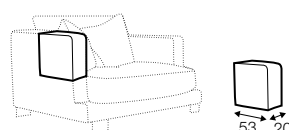

## accessories

---

cushion  
40x40

headrest with roll L-70

armrest protection