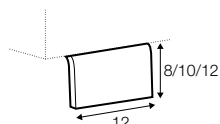

## legs

---

no. 07  
wood

no. 105  
wood

no. 84  
metal chrome,  
painted black or grey  
and brushed steel\*

\*please check a cost of brushed steel finish with a sale representative

Sits reserves the right to change construction of products and components used due to improving durability of product and customer satisfaction without any further notice. Explicit  $\pm 2$  cm tolerance of all elements sizes.