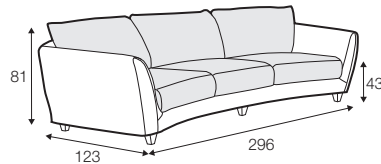

LUX lux

LC loose

LCV loose with velcro

modular system

All drawings shown height with leg no. 12 H-8.

armchair

armchair wide

footstool 105x80

2 seater

2,5 seater

3 seater / or 3 seater divided

3 seater round divided

set 1 right / or left

2 seater left / or right + divan right / or left

set 2 right / or left

3 seater left / or right + divan right / or left

set 5 right / or left

3 seater left / or right + corner 90° + bench right / or left

modular system

elements of the modular system

armchair left / or right

armchair
without armrests

armchair wide left / or right

divan right / or left
divan right / or left divided

corner 90°

extra dimensions

depth of seat

extra dimensions

headrest L-62

headrest L-77

armrest protection