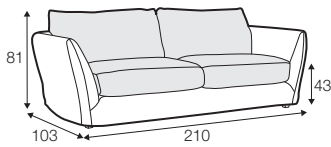

LUX lux

LC loose

LCV loose with velcro

modular system

All drawings shown height with leg no. 12 H-8.

armchair

armchair wide

footstool 105x80

2 seater

2,5 seater

3 seater / or 3 seater divided

3 seater round divided

set 1 right / or left

2 seater left / or right + divan right / or left

set 2 right / or left

3 seater left / or right + divan right / or left

set 5 right / or left

3 seater left / or right + corner 90° + bench right / or left

modular system

elements of the modular system

armchair left / or right

armchair
without armrests

armchair wide left / or right

divan right / or left
divan right / or left divided

corner 90°

extra dimensions

depth of seat

extra dimensions

headrest L-62

headrest L-77

armrest protection