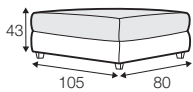

LUX lux

LC loose

LCV loose with velcro

modular system

All drawings shown height with leg no. 12 H-8.

armchair

armchair wide

footstool 105x80

2 seater

2,5 seater

3 seater / or 3 seater divided

3 seater round divided

set 1 right / or left

2 seater left / or right + divan right / or left

set 2 right / or left

3 seater left / or right + divan right / or left

set 5 right / or left

3 seater left / or right + corner 90° + bench right / or left

modular system

elements of the modular system

armchair left / or right

armchair
without armrests

armchair wide left / or right