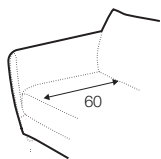

LUX lux

LC loose

LCV loose with velcro

modular system

All drawings shown height with leg no. 12 H-8.

armchair

armchair wide

footstool 105x80

set 5 right / or left

3 seater left / or right + corner 90° + bench right / or left

modular system

elements of the modular system

armchair left / or right

armchair
without armrests

armchair wide left / or right

armchair wide
without armrests

2 seater left / or right

2 seater without armrests

2,5 seater left / or right

2,5 seater without armrests

3 seater left / or right

3 seater without armrests

bench right / or left

divan right / or left
divan right / or left divided

corner 90°

extra dimensions

depth of seat

extra dimensions

headrest L-62

headrest L-77

armrest protection