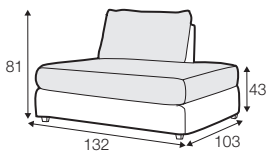

LUX lux

LC loose

LCV loose with velcro

modular system

All drawings shown height with leg no. 12 H-8.

armchair

armchair wide

footstool 105x80

set 5 right / or left

3 seater left / or right + corner 90° + bench right / or left

modular system

elements of the modular system

armchair left / or right

armchair
without armrests

armchair wide left / or right

armchair wide
without armrests

2 seater left / or right

2 seater without armrests

2,5 seater left / or right

2,5 seater without armrests

3 seater left / or right

3 seater without armrests

bench right / or left

divan right / or left
divan right / or left divided

corner 90°

extra dimensions

depth of seat

extra dimensions

headrest L-62

headrest L-77

armrest protection