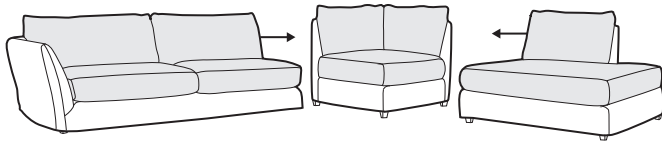

LUX lux

LC loose

LCV loose with velcro

modular system

All drawings shown height with leg no. 12 H-8.

armchair

armchair wide

footstool 105x80

2 seater

2,5 seater

3 seater / or 3 seater divided

3 seater round divided

set 1 right / or left

2 seater left / or right + divan right / or left

set 2 right / or left

3 seater left / or right + divan right / or left

set 5 right / or left

3 seater left / or right + corner 90° + bench right / or left

modular system

elements of the modular system

armchair left / or right

armchair
without armrests

armchair wide left / or right

armchair wide
without armrests

2 seater left / or right

2 seater without armrests

2,5 seater left / or right

2,5 seater without armrests

3 seater left / or right

3 seater without armrests

bench right / or left