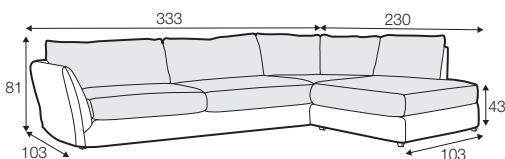

LUX lux

LC loose

LCV loose with velcro

modular system

All drawings shown height with leg no. 12 H-8.

armchair

armchair wide

footstool 105x80

2 seater

2,5 seater

3 seater / or 3 seater divided

3 seater round divided

set 1 right / or left

2 seater left / or right + divan right / or left

set 2 right / or left

3 seater left / or right + divan right / or left

set 5 right / or left

3 seater left / or right + corner 90° + bench right / or left

modular system

elements of the modular system

armchair left / or right

armchair
without armrests

armchair wide left / or right

armchair wide
without armrests

2 seater left / or right

2 seater without armrests

2,5 seater left / or right

2,5 seater without armrests

3 seater left / or right

3 seater without armrests

bench right / or left