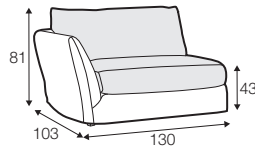

LUX lux

LC loose

LCV loose with velcro

modular system

All drawings shown height with leg no. 12 H-8.

armchair

armchair wide

footstool 105x80

2 seater

2,5 seater

3 seater / or 3 seater divided

3 seater round divided

set 1 right / or left

2 seater left / or right + divan right / or left

set 2 right / or left

3 seater left / or right + divan right / or left

set 5 right / or left

3 seater left / or right + corner 90° + bench right / or left

modular system

elements of the modular system

armchair left / or right

armchair
without armrests

armchair wide left / or right

armchair wide
without armrests

2 seater left / or right

2 seater without armrests

2,5 seater left / or right

2,5 seater without armrests

3 seater left / or right

3 seater without armrests

bench right / or left