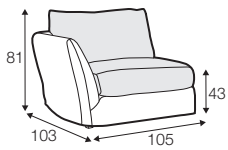

LUX lux

LC loose

LCV loose with velcro

modular system

All drawings shown height with leg no. 12 H-8.

armchair

armchair wide

footstool 105x80

2 seater

2,5 seater

3 seater / or 3 seater divided

3 seater round divided

set 1 right / or left

2 seater left / or right + divan right / or left

set 2 right / or left

3 seater left / or right + divan right / or left

set 5 right / or left

3 seater left / or right + corner 90° + bench right / or left

modular system

elements of the modular system

armchair left / or right

armchair
without armrests

armchair wide left / or right

armchair wide
without armrests

2 seater left / or right

2 seater without armrests

2,5 seater left / or right

2,5 seater without armrests

3 seater left / or right

3 seater without armrests

bench right / or left