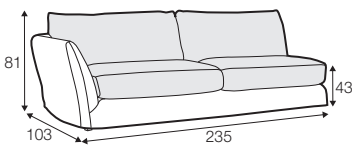

LUX lux

LC loose

LCV loose with velcro

modular system

All drawings shown height with leg no. 12 H-8.

armchair

armchair wide

footstool 105x80

set 5 right / or left

3 seater left / or right + corner 90° + bench right / or left

modular system

elements of the modular system

armchair left / or right

armchair
without armrests

armchair wide left / or right

armchair wide
without armrests

2 seater left / or right

2 seater without armrests

2,5 seater left / or right

2,5 seater without armrests

3 seater left / or right

3 seater without armrests

bench right / or left

divan right / or left
divan right / or left divided

corner 90°

extra dimensions

depth of seat

extra dimensions

headrest L-62

headrest L-77

armrest protection