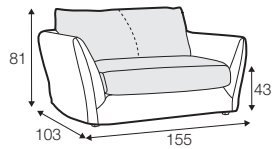

LUX lux

LC loose

LCV loose with velcro

modular system

All drawings shown height with leg no. 12 H-8.

armchair

armchair wide

footstool 105x80

2 seater

2,5 seater

3 seater / or 3 seater divided

3 seater round divided

set 1 right / or left

2 seater left / or right + divan right / or left

set 2 right / or left

3 seater left / or right + divan right / or left

divan right / or left
divan right / or left divided

corner 90°

extra dimensions

depth of seat

extra dimensions

headrest L-62

headrest L-77

armrest protection