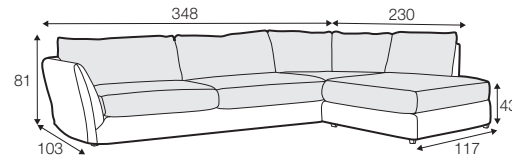

LUX lux

LC loose

LCV loose with velcro

modular system

All drawings shown height with leg no. 12 H-8.

armchair

armchair wide

footstool 105x80

2 seater

2,5 seater

3 seater / or 3 seater divided

3 seater round divided

set 1 right / or left

2 seater left / or right + divan right / or left

set 2 right / or left

3 seater left / or right + divan right / or left

set 5 right / or left

3 seater left / or right + corner 90° + bench right / or left

modular system

elements of the modular system

armchair left / or right

armchair
without armrests

armchair wide left / or right

armchair wide
without armrests

2 seater left / or right

2 seater without armrests

2,5 seater left / or right

2,5 seater without armrests

3 seater left / or right

3 seater without armrests

bench right / or left