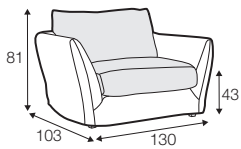

LUX lux

LC loose

LCV loose with velcro

modular system

All drawings shown height with leg no. 12 H-8.

armchair

armchair wide

footstool 105x80

2 seater

2,5 seater

3 seater / or 3 seater divided

3 seater round divided

set 1 right / or left

2 seater left / or right + divan right / or left

set 2 right / or left

3 seater left / or right + divan right / or left

set 5 right / or left

3 seater left / or right + corner 90° + bench right / or left

modular system

elements of the modular system

armchair left / or right

armchair
without armrests

armchair wide left / or right

divan right / or left
divan right / or left divided

corner 90°

extra dimensions

depth of seat

extra dimensions

headrest L-62

headrest L-77

armrest protection