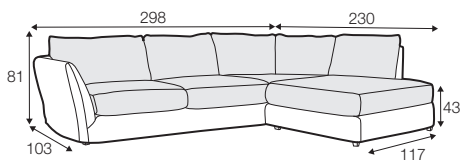

LUX lux

LC loose

LCV loose with velcro

modular system

All drawings shown height with leg no. 12 H-8.

armchair

armchair wide

footstool 105x80

2 seater

2,5 seater

3 seater / or 3 seater divided

3 seater round divided

set 1 right / or left

2 seater left / or right + divan right / or left

set 2 right / or left

3 seater left / or right + divan right / or left

set 5 right / or left

3 seater left / or right + corner 90° + bench right / or left

modular system

elements of the modular system

armchair left / or right

armchair
without armrests

armchair wide left / or right

armchair wide
without armrests

2 seater left / or right

2 seater without armrests

2,5 seater left / or right

2,5 seater without armrests

3 seater left / or right

3 seater without armrests

bench right / or left