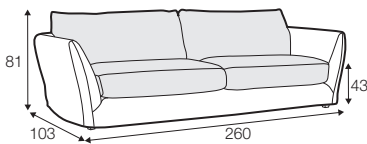

LUX lux

LC loose

LCV loose with velcro

modular system

All drawings shown height with leg no. 12 H-8.

armchair

armchair wide

footstool 105x80

2 seater

2,5 seater

3 seater / or 3 seater divided

3 seater round divided

set 1 right / or left

2 seater left / or right + divan right / or left

set 2 right / or left

3 seater left / or right + divan right / or left

set 5 right / or left

3 seater left / or right + corner 90° + bench right / or left

modular system

elements of the modular system

armchair left / or right

armchair
without armrests

armchair wide left / or right

divan right / or left
divan right / or left divided

corner 90°

extra dimensions

depth of seat

extra dimensions

headrest L-62

headrest L-77

armrest protection