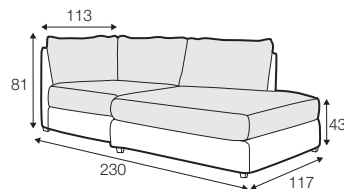

LUX lux

LC loose

LCV loose with velcro

modular system

All drawings shown height with leg no. 12 H-8.

armchair

armchair wide

footstool 105x80

set 5 right / or left

3 seater left / or right + corner 90° + bench right / or left

modular system

elements of the modular system

armchair left / or right

armchair
without armrests

armchair wide left / or right

armchair wide
without armrests

2 seater left / or right

2 seater without armrests

2,5 seater left / or right

2,5 seater without armrests

3 seater left / or right

3 seater without armrests

bench right / or left

divan right / or left
divan right / or left divided

corner 90°

extra dimensions

depth of seat

extra dimensions

headrest L-62

headrest L-77

armrest protection