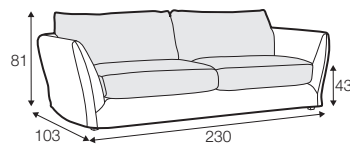

LUX lux

LC loose

LCV loose with velcro

modular system

All drawings shown height with leg no. 12 H-8.

armchair

armchair wide

footstool 105x80

2 seater

2,5 seater

3 seater / or 3 seater divided

3 seater round divided

set 1 right / or left

2 seater left / or right + divan right / or left

set 2 right / or left

3 seater left / or right + divan right / or left

set 5 right / or left

3 seater left / or right + corner 90° + bench right / or left

modular system

elements of the modular system

armchair left / or right

armchair
without armrests

armchair wide left / or right

divan right / or left
divan right / or left divided

corner 90°

extra dimensions

depth of seat

extra dimensions

headrest L-62

headrest L-77

armrest protection