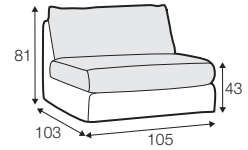

LUX lux

LC loose

LCV loose with velcro

modular system

All drawings shown height with leg no. 12 H-8.

armchair

armchair wide

footstool 105x80

2 seater

2,5 seater

3 seater / or 3 seater divided

3 seater round divided

set 1 right / or left

2 seater left / or right + divan right / or left

set 2 right / or left

3 seater left / or right + divan right / or left

set 5 right / or left

3 seater left / or right + corner 90° + bench right / or left

modular system

elements of the modular system

armchair left / or right

armchair
without armrests

armchair wide left / or right

armchair wide
without armrests

2 seater left / or right

2 seater without armrests

2,5 seater left / or right

2,5 seater without armrests

3 seater left / or right

3 seater without armrests

bench right / or left