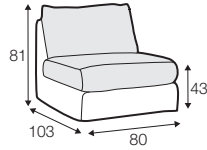

LUX lux

LC loose

LCV loose with velcro

modular system

All drawings shown height with leg no. 12 H-8.

armchair

armchair wide

footstool 105x80

2 seater

2,5 seater

3 seater / or 3 seater divided

3 seater round divided

set 1 right / or left

2 seater left / or right + divan right / or left

set 2 right / or left

3 seater left / or right + divan right / or left

set 5 right / or left

3 seater left / or right + corner 90° + bench right / or left

modular system

elements of the modular system

armchair left / or right

armchair
without armrests

armchair wide left / or right

armchair wide
without armrests

2 seater left / or right

2 seater without armrests

2,5 seater left / or right

2,5 seater without armrests

3 seater left / or right

3 seater without armrests

bench right / or left