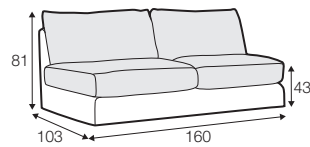

LUX lux

LC loose

LCV loose with velcro

modular system

All drawings shown height with leg no. 12 H-8.

armchair

armchair wide

footstool 105x80

2 seater

2,5 seater

3 seater / or 3 seater divided

3 seater round divided

set 1 right / or left

2 seater left / or right + divan right / or left

set 2 right / or left

3 seater left / or right + divan right / or left

set 5 right / or left

3 seater left / or right + corner 90° + bench right / or left

modular system

elements of the modular system

armchair left / or right

armchair
without armrests

armchair wide left / or right

armchair wide
without armrests

2 seater left / or right

2 seater without armrests

2,5 seater left / or right

2,5 seater without armrests

3 seater left / or right

3 seater without armrests

bench right / or left