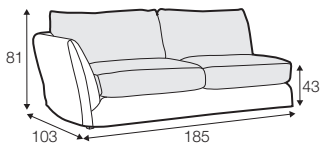

LUX lux

LC loose

LCV loose with velcro

modular system

All drawings shown height with leg no. 12 H-8.

armchair

armchair wide

footstool 105x80

2 seater

2,5 seater

3 seater / or 3 seater divided

3 seater round divided

set 1 right / or left

2 seater left / or right + divan right / or left

set 2 right / or left

3 seater left / or right + divan right / or left

set 5 right / or left

3 seater left / or right + corner 90° + bench right / or left

modular system

elements of the modular system

armchair left / or right

armchair
without armrests

armchair wide left / or right

armchair wide
without armrests

2 seater left / or right

2 seater without armrests

2,5 seater left / or right

2,5 seater without armrests

3 seater left / or right

3 seater without armrests

bench right / or left