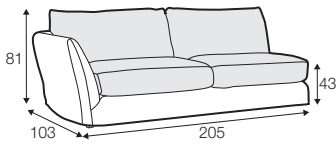

LUX lux

LC loose

LCV loose with velcro

modular system

All drawings shown height with leg no. 12 H-8.

armchair

armchair wide

footstool 105x80

2 seater

2,5 seater

3 seater / or 3 seater divided

3 seater round divided

set 1 right / or left

2 seater left / or right + divan right / or left

set 2 right / or left

3 seater left / or right + divan right / or left

set 5 right / or left

3 seater left / or right + corner 90° + bench right / or left

modular system

elements of the modular system

armchair left / or right

armchair
without armrests

armchair wide left / or right

armchair wide
without armrests

2 seater left / or right

2 seater without armrests

2,5 seater left / or right

2,5 seater without armrests

3 seater left / or right

3 seater without armrests

bench right / or left