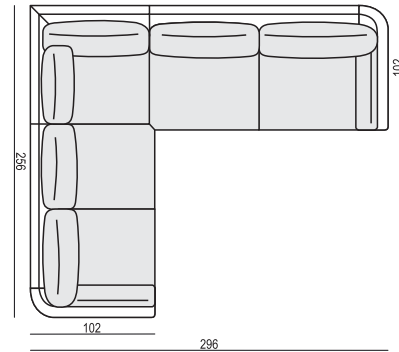

CORNER 90° No. 1

CORNER 90° No. 2

FOOTSTOOL

ENDPART LEFT (or RIGHT)
cm 95 x 4 x 58 H

HEADREST L-77

HEADREST L-62

Headrests can be used as the decor cushion.

SET 1 LEFT (or RIGHT)**CHAISELONGUE LEFT (or RIGHT) + 2 SEATER RIGHT (or LEFT)****SET 2 LEFT (or RIGHT)****CHAISELONGUE WIDE LEFT (or RIGHT) + 3 SEATER RIGHT (or LEFT)****SET 3 LEFT (or RIGHT)****DIVAN LEFT (or RIGHT) + 2 SEATER RIGHT (or LEFT)****SET 4 LEFT (or RIGHT)****DIVAN LEFT (or RIGHT) + 3 SEATER RIGHT (or LEFT)****SET 5 LEFT (or RIGHT)****COZY CORNER LEFT (or RIGHT) + 3 SEATER RIGHT (or LEFT)****SET 6****DIVAN LEFT + 2 SEATER without ARMRESTS + DIVAN RIGHT****SET 7 LEFT (or RIGHT)****DIVAN LEFT (or RIGHT) + 2 SEATER without ARMRESTS + CHAISELONGUE RIGHT (or LEFT)****SET 8 LEFT (or RIGHT)****2 SEATER LEFT (or RIGHT) + CORNER 90° No. 1 + 3 SEATER RIGHT(or LEFT)**

SITS reserves the right to change construction of products and components used due to improving durability of product and customer satisfaction without any further notice. Explicit ± 2 cm tolerance of all elements sizes. Explicit ± 3 cm tolerance between comfort LUX & STD in heights.