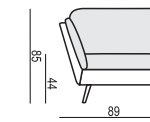

ARMCHAIR

ARMCHAIR LEFT (or RIGHT)

ARMCHAIR without ARMRESTS

ARMCHAIR WIDE

ARMCHAIR WIDE LEFT (or RIGHT)

ARMCHAIR WIDE without ARMRESTS

2 SEATER

2 SEATER LEFT (or RIGHT)

2 SEATER without ARMRESTS

3 SEATER

3 SEATER LEFT (or RIGHT)

3 SEATER without ARMRESTS

CHAISELONGUE LEFT (or RIGHT)

CHAISELONGUE WIDE LEFT (or RIGHT)

DIVAN LEFT (or RIGHT)

COZY CORNER LEFT (or RIGHT)

CORNER 90° No. 1

CORNER 90° No. 2

FOOTSTOOL

ENDPART LEFT (or RIGHT)
cm 95 x 4 x 58 H

HEADREST L-77

HEADREST L-62

Headrests can be used as the decor cushion.

SET 1 LEFT (or RIGHT)**CHAISELONGUE LEFT (or RIGHT) + 2 SEATER RIGHT (or LEFT)****SET 2 LEFT (or RIGHT)****CHAISELONGUE WIDE LEFT (or RIGHT) + 3 SEATER RIGHT (or LEFT)****SET 3 LEFT (or RIGHT)****DIVAN LEFT (or RIGHT) + 2 SEATER RIGHT (or LEFT)****SET 4 LEFT (or RIGHT)****DIVAN LEFT (or RIGHT) + 3 SEATER RIGHT (or LEFT)****SET 5 LEFT (or RIGHT)****COZY CORNER LEFT (or RIGHT) + 3 SEATER RIGHT (or LEFT)****SET 6****DIVAN LEFT + 2 SEATER without ARMRESTS + DIVAN RIGHT****SET 7 LEFT (or RIGHT)****DIVAN LEFT (or RIGHT) + 2 SEATER without ARMRESTS + CHAISELONGUE RIGHT (or LEFT)****SET 8 LEFT (or RIGHT)****2 SEATER LEFT (or RIGHT) + CORNER 90° No. 1 + 3 SEATER RIGHT(or LEFT)**

SITS reserves the right to change construction of products and components used due to improving durability of product and customer satisfaction without any further notice. Explicit ± 2 cm tolerance of all elements sizes. Explicit ± 3 cm tolerance between comfort LUX & STD in heights.