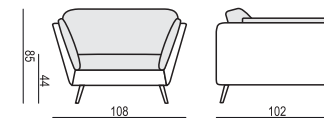

ARMCHAIR

ARMCHAIR LEFT (or RIGHT)

ARMCHAIR without ARMRESTS

ARMCHAIR WIDE

ARMCHAIR WIDE LEFT (or RIGHT)

ARMCHAIR WIDE without ARMRESTS

2 SEATER

2 SEATER LEFT (or RIGHT)

2 SEATER without ARMRESTS

3 SEATER

3 SEATER LEFT (or RIGHT)

3 SEATER without ARMRESTS

CHAISELONGUE LEFT (or RIGHT)

CHAISELONGUE WIDE LEFT (or RIGHT)

DIVAN LEFT (or RIGHT)

COZY CORNER LEFT (or RIGHT)

CORNER 90° No. 1

CORNER 90° No. 2

FOOTSTOOL

ENDPART LEFT (or RIGHT)
cm 95 x 4 x 58 H

HEADREST L-77

HEADREST L-62

Headrests can be used as the decor cushion.

SET 1 LEFT (or RIGHT)**CHAISELONGUE LEFT (or RIGHT) + 2 SEATER RIGHT (or LEFT)****SET 2 LEFT (or RIGHT)****CHAISELONGUE WIDE LEFT (or RIGHT) + 3 SEATER RIGHT (or LEFT)****SET 3 LEFT (or RIGHT)****DIVAN LEFT (or RIGHT) + 2 SEATER RIGHT (or LEFT)****SET 4 LEFT (or RIGHT)****DIVAN LEFT (or RIGHT) + 3 SEATER RIGHT (or LEFT)****SET 5 LEFT (or RIGHT)****COZY CORNER LEFT (or RIGHT) + 3 SEATER RIGHT (or LEFT)****SET 6****DIVAN LEFT + 2 SEATER without ARMRESTS + DIVAN RIGHT****SET 7 LEFT (or RIGHT)****DIVAN LEFT (or RIGHT) + 2 SEATER without ARMRESTS + CHAISELONGUE RIGHT (or LEFT)****SET 8 LEFT (or RIGHT)****2 SEATER LEFT (or RIGHT) + CORNER 90° No. 1 + 3 SEATER RIGHT(or LEFT)**

SITS reserves the right to change construction of products and components used due to improving durability of product and customer satisfaction without any further notice. Explicit ± 2 cm tolerance of all elements sizes. Explicit ± 3 cm tolerance between comfort LUX & STD in heights.