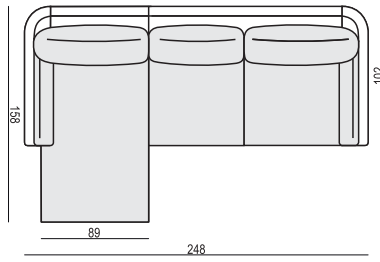

CORNER 90° No. 1

CORNER 90° No. 2

FOOTSTOOL

ENDPART LEFT (or RIGHT)
cm 95 x 4 x 58 H

HEADREST L-77

HEADREST L-62

Headrests can be used as the decor cushion.

SET 1 LEFT (or RIGHT)**CHAISELONGUE LEFT (or RIGHT) + 2 SEATER RIGHT (or LEFT)****SET 2 LEFT (or RIGHT)****CHAISELONGUE WIDE LEFT (or RIGHT) + 3 SEATER RIGHT (or LEFT)****SET 3 LEFT (or RIGHT)****DIVAN LEFT (or RIGHT) + 2 SEATER RIGHT (or LEFT)****SET 4 LEFT (or RIGHT)****DIVAN LEFT (or RIGHT) + 3 SEATER RIGHT (or LEFT)****SET 5 LEFT (or RIGHT)****COZY CORNER LEFT (or RIGHT) + 3 SEATER RIGHT (or LEFT)****SET 6****DIVAN LEFT + 2 SEATER without ARMRESTS + DIVAN RIGHT****SET 7 LEFT (or RIGHT)****DIVAN LEFT (or RIGHT) + 2 SEATER without ARMRESTS + CHAISELONGUE RIGHT (or LEFT)****SET 8 LEFT (or RIGHT)****2 SEATER LEFT (or RIGHT) + CORNER 90° No. 1 + 3 SEATER RIGHT(or LEFT)**

SITS reserves the right to change construction of products and components used due to improving durability of product and customer satisfaction without any further notice. Explicit ± 2 cm tolerance of all elements sizes. Explicit ± 3 cm tolerance between comfort LUX & STD in heights.