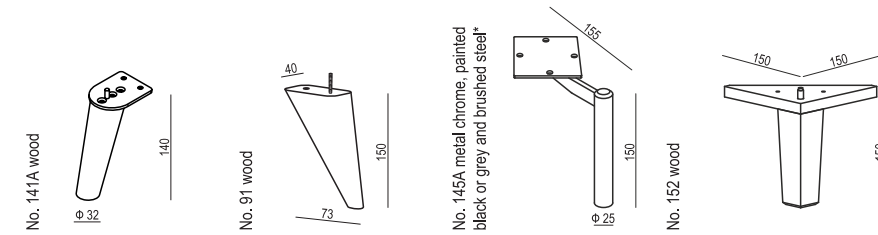

FEET

RECOMMENDED

*please check a cost of brushed steel finish with a sale representative

STANDARD COMFORT

1. polyurethane foam/high resilient polyurethane foam
2. silicone balls
3. springs
4. FSC certified solid wood and wood based elements
5. fabric
6. FSC certified solid wood or metal legs

LUX COMFORT

1. polyurethane foam/high resilient polyurethane foam
2. cushion chamber with mix of feather and silicone balls
3. springs
4. FSC certified solid wood and wood based elements
5. fabric
6. FSC certified solid wood or metal legs