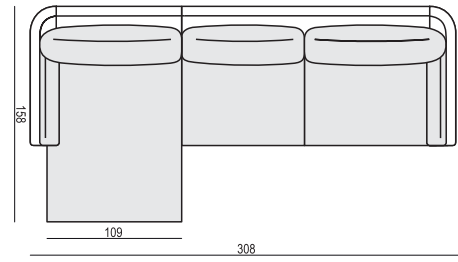

CORNER 90° No. 1

CORNER 90° No. 2

FOOTSTOOL

ENDPART LEFT (or RIGHT)
cm 95 x 4 x 58 H

HEADREST L-77

HEADREST L-62

Headrests can be used as the decor cushion.

SET 1 LEFT (or RIGHT)**CHAISELONGUE LEFT (or RIGHT) + 2 SEATER RIGHT (or LEFT)****SET 2 LEFT (or RIGHT)****CHAISELONGUE WIDE LEFT (or RIGHT) + 3 SEATER RIGHT (or LEFT)****SET 3 LEFT (or RIGHT)****DIVAN LEFT (or RIGHT) + 2 SEATER RIGHT (or LEFT)****SET 4 LEFT (or RIGHT)****DIVAN LEFT (or RIGHT) + 3 SEATER RIGHT (or LEFT)****SET 5 LEFT (or RIGHT)****COZY CORNER LEFT (or RIGHT) + 3 SEATER RIGHT (or LEFT)****SET 6****DIVAN LEFT + 2 SEATER without ARMRESTS + DIVAN RIGHT****SET 7 LEFT (or RIGHT)****DIVAN LEFT (or RIGHT) + 2 SEATER without ARMRESTS + CHAISELONGUE RIGHT (or LEFT)****SET 8 LEFT (or RIGHT)****2 SEATER LEFT (or RIGHT) + CORNER 90° No. 1 + 3 SEATER RIGHT(or LEFT)**

SITS reserves the right to change construction of products and components used due to improving durability of product and customer satisfaction without any further notice. Explicit ± 2 cm tolerance of all elements sizes. Explicit ± 3 cm tolerance between comfort LUX & STD in heights.