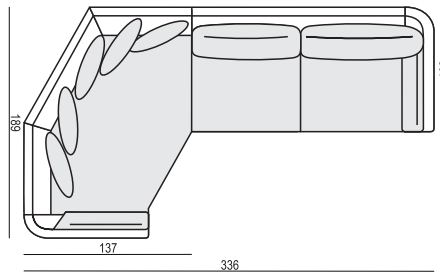

CORNER 90° No. 1

CORNER 90° No. 2

FOOTSTOOL

ENDPART LEFT (or RIGHT)
cm 95 x 4 x 58 H

HEADREST L-77

HEADREST L-62

Headrests can be used as the decor cushion.

SET 1 LEFT (or RIGHT)**CHAISELONGUE LEFT (or RIGHT) + 2 SEATER RIGHT (or LEFT)****SET 2 LEFT (or RIGHT)****CHAISELONGUE WIDE LEFT (or RIGHT) + 3 SEATER RIGHT (or LEFT)****SET 3 LEFT (or RIGHT)****DIVAN LEFT (or RIGHT) + 2 SEATER RIGHT (or LEFT)****SET 4 LEFT (or RIGHT)****DIVAN LEFT (or RIGHT) + 3 SEATER RIGHT (or LEFT)****SET 5 LEFT (or RIGHT)****COZY CORNER LEFT (or RIGHT) + 3 SEATER RIGHT (or LEFT)****SET 6****DIVAN LEFT + 2 SEATER without ARMRESTS + DIVAN RIGHT****SET 7 LEFT (or RIGHT)****DIVAN LEFT (or RIGHT) + 2 SEATER without ARMRESTS + CHAISELONGUE RIGHT (or LEFT)****SET 8 LEFT (or RIGHT)****2 SEATER LEFT (or RIGHT) + CORNER 90° No. 1 + 3 SEATER RIGHT(or LEFT)**

SITS reserves the right to change construction of products and components used due to improving durability of product and customer satisfaction without any further notice. Explicit ± 2 cm tolerance of all elements sizes. Explicit ± 3 cm tolerance between comfort LUX & STD in heights.