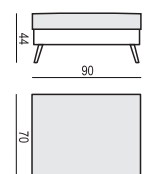

2 SEATER without ARMRESTS

3 SEATER

3 SEATER LEFT (or RIGHT)

3 SEATER without ARMRESTS

CHAISELONGUE LEFT (or RIGHT)

CHAISELONGUE WIDE LEFT (or RIGHT)

DIVAN LEFT (or RIGHT)

COZY CORNER LEFT (or RIGHT)

CORNER 90° No. 1

CORNER 90° No. 2

FOOTSTOOL

ENDPART LEFT (or RIGHT)
cm 95 x 4 x 58 H

HEADREST L-77

HEADREST L-62

Headrests can be used as the decor cushion.

SET 1 LEFT (or RIGHT)**CHAISELONGUE LEFT (or RIGHT) + 2 SEATER RIGHT (or LEFT)****SET 2 LEFT (or RIGHT)****CHAISELONGUE WIDE LEFT (or RIGHT) + 3 SEATER RIGHT (or LEFT)****SET 3 LEFT (or RIGHT)****DIVAN LEFT (or RIGHT) + 2 SEATER RIGHT (or LEFT)****SET 4 LEFT (or RIGHT)****DIVAN LEFT (or RIGHT) + 3 SEATER RIGHT (or LEFT)****SET 5 LEFT (or RIGHT)****COZY CORNER LEFT (or RIGHT) + 3 SEATER RIGHT (or LEFT)****SET 6****DIVAN LEFT + 2 SEATER without ARMRESTS + DIVAN RIGHT****SET 7 LEFT (or RIGHT)****DIVAN LEFT (or RIGHT) + 2 SEATER without ARMRESTS + CHAISELONGUE RIGHT (or LEFT)****SET 8 LEFT (or RIGHT)****2 SEATER LEFT (or RIGHT) + CORNER 90° No. 1 + 3 SEATER RIGHT(or LEFT)**