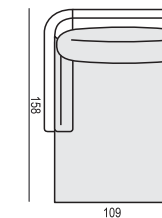

2 SEATER without ARMRESTS

3 SEATER

3 SEATER LEFT (or RIGHT)

3 SEATER without ARMRESTS

CHAISELONGUE LEFT (or RIGHT)

CHAISELONGUE WIDE LEFT (or RIGHT)

DIVAN LEFT (or RIGHT)

COZY CORNER LEFT (or RIGHT)

CORNER 90° No. 1

CORNER 90° No. 2

FOOTSTOOL

ENDPART LEFT (or RIGHT)
cm 95 x 4 x 58 H

HEADREST L-77

HEADREST L-62

Headrests can be used as the decor cushion.

SET 1 LEFT (or RIGHT)**CHAISELONGUE LEFT (or RIGHT) + 2 SEATER RIGHT (or LEFT)****SET 2 LEFT (or RIGHT)****CHAISELONGUE WIDE LEFT (or RIGHT) + 3 SEATER RIGHT (or LEFT)****SET 3 LEFT (or RIGHT)****DIVAN LEFT (or RIGHT) + 2 SEATER RIGHT (or LEFT)****SET 4 LEFT (or RIGHT)****DIVAN LEFT (or RIGHT) + 3 SEATER RIGHT (or LEFT)****SET 5 LEFT (or RIGHT)****COZY CORNER LEFT (or RIGHT) + 3 SEATER RIGHT (or LEFT)****SET 6****DIVAN LEFT + 2 SEATER without ARMRESTS + DIVAN RIGHT****SET 7 LEFT (or RIGHT)****DIVAN LEFT (or RIGHT) + 2 SEATER without ARMRESTS + CHAISELONGUE RIGHT (or LEFT)****SET 8 LEFT (or RIGHT)****2 SEATER LEFT (or RIGHT) + CORNER 90° No. 1 + 3 SEATER RIGHT(or LEFT)**