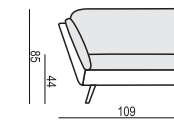

ARMCHAIR

ARMCHAIR LEFT (or RIGHT)

ARMCHAIR without ARMRESTS

ARMCHAIR WIDE

ARMCHAIR WIDE LEFT (or RIGHT)

ARMCHAIR WIDE without ARMRESTS

2 SEATER

2 SEATER LEFT (or RIGHT)

2 SEATER without ARMRESTS

3 SEATER

3 SEATER LEFT (or RIGHT)

3 SEATER without ARMRESTS

CHAISELONGUE LEFT (or RIGHT)

CHAISELONGUE WIDE LEFT (or RIGHT)

DIVAN LEFT (or RIGHT)

COZY CORNER LEFT (or RIGHT)

CORNER 90° No. 1

CORNER 90° No. 2

FOOTSTOOL

ENDPART LEFT (or RIGHT)
cm 95 x 4 x 58 H

HEADREST L-77

HEADREST L-62

Headrests can be used as the decor cushion.

SET 1 LEFT (or RIGHT)**CHAISELONGUE LEFT (or RIGHT) + 2 SEATER RIGHT (or LEFT)****SET 2 LEFT (or RIGHT)****CHAISELONGUE WIDE LEFT (or RIGHT) + 3 SEATER RIGHT (or LEFT)****SET 3 LEFT (or RIGHT)****DIVAN LEFT (or RIGHT) + 2 SEATER RIGHT (or LEFT)****SET 4 LEFT (or RIGHT)****DIVAN LEFT (or RIGHT) + 3 SEATER RIGHT (or LEFT)****SET 5 LEFT (or RIGHT)****COZY CORNER LEFT (or RIGHT) + 3 SEATER RIGHT (or LEFT)****SET 6****DIVAN LEFT + 2 SEATER without ARMRESTS + DIVAN RIGHT****SET 7 LEFT (or RIGHT)****DIVAN LEFT (or RIGHT) + 2 SEATER without ARMRESTS + CHAISELONGUE RIGHT (or LEFT)****SET 8 LEFT (or RIGHT)****2 SEATER LEFT (or RIGHT) + CORNER 90° No. 1 + 3 SEATER RIGHT(or LEFT)**

SITS reserves the right to change construction of products and components used due to improving durability of product and customer satisfaction without any further notice. Explicit ± 2 cm tolerance of all elements sizes. Explicit ± 3 cm tolerance between comfort LUX & STD in heights.