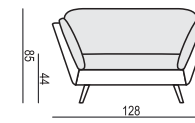

ARMCHAIR

ARMCHAIR LEFT (or RIGHT)

ARMCHAIR without ARMRESTS

ARMCHAIR WIDE

ARMCHAIR WIDE LEFT (or RIGHT)

ARMCHAIR WIDE without ARMRESTS

2 SEATER

2 SEATER LEFT (or RIGHT)

2 SEATER without ARMRESTS

3 SEATER

3 SEATER LEFT (or RIGHT)

3 SEATER without ARMRESTS

CHAISELONGUE LEFT (or RIGHT)

CHAISELONGUE WIDE LEFT (or RIGHT)

DIVAN LEFT (or RIGHT)

COZY CORNER LEFT (or RIGHT)

CORNER 90° No. 1

CORNER 90° No. 2

FOOTSTOOL

ENDPART LEFT (or RIGHT)
cm 95 x 4 x 58 H

HEADREST L-77

HEADREST L-62

Headrests can be used as the decor cushion.

SET 1 LEFT (or RIGHT)**CHAISELONGUE LEFT (or RIGHT) + 2 SEATER RIGHT (or LEFT)****SET 2 LEFT (or RIGHT)****CHAISELONGUE WIDE LEFT (or RIGHT) + 3 SEATER RIGHT (or LEFT)****SET 3 LEFT (or RIGHT)****DIVAN LEFT (or RIGHT) + 2 SEATER RIGHT (or LEFT)****SET 4 LEFT (or RIGHT)****DIVAN LEFT (or RIGHT) + 3 SEATER RIGHT (or LEFT)****SET 5 LEFT (or RIGHT)****COZY CORNER LEFT (or RIGHT) + 3 SEATER RIGHT (or LEFT)****SET 6****DIVAN LEFT + 2 SEATER without ARMRESTS + DIVAN RIGHT****SET 7 LEFT (or RIGHT)****DIVAN LEFT (or RIGHT) + 2 SEATER without ARMRESTS + CHAISELONGUE RIGHT (or LEFT)****SET 8 LEFT (or RIGHT)****2 SEATER LEFT (or RIGHT) + CORNER 90° No. 1 + 3 SEATER RIGHT(or LEFT)**