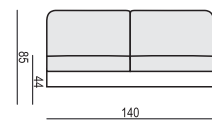

ARMCHAIR

ARMCHAIR LEFT (or RIGHT)

ARMCHAIR without ARMRESTS

ARMCHAIR WIDE

ARMCHAIR WIDE LEFT (or RIGHT)

ARMCHAIR WIDE without ARMRESTS

2 SEATER

2 SEATER LEFT (or RIGHT)

2 SEATER without ARMRESTS

3 SEATER

3 SEATER LEFT (or RIGHT)

3 SEATER without ARMRESTS

CHAISELONGUE LEFT (or RIGHT)

CHAISELONGUE WIDE LEFT (or RIGHT)

DIVAN LEFT (or RIGHT)

COZY CORNER LEFT (or RIGHT)

CORNER 90° No. 1

CORNER 90° No. 2

FOOTSTOOL

ENDPART LEFT (or RIGHT)
cm 95 x 4 x 58 H

HEADREST L-77

HEADREST L-62

Headrests can be used as the decor cushion.

SET 1 LEFT (or RIGHT)**CHAISELONGUE LEFT (or RIGHT) + 2 SEATER RIGHT (or LEFT)****SET 2 LEFT (or RIGHT)****CHAISELONGUE WIDE LEFT (or RIGHT) + 3 SEATER RIGHT (or LEFT)****SET 3 LEFT (or RIGHT)****DIVAN LEFT (or RIGHT) + 2 SEATER RIGHT (or LEFT)****SET 4 LEFT (or RIGHT)****DIVAN LEFT (or RIGHT) + 3 SEATER RIGHT (or LEFT)****SET 5 LEFT (or RIGHT)****COZY CORNER LEFT (or RIGHT) + 3 SEATER RIGHT (or LEFT)****SET 6****DIVAN LEFT + 2 SEATER without ARMRESTS + DIVAN RIGHT****SET 7 LEFT (or RIGHT)****DIVAN LEFT (or RIGHT) + 2 SEATER without ARMRESTS + CHAISELONGUE RIGHT (or LEFT)****SET 8 LEFT (or RIGHT)****2 SEATER LEFT (or RIGHT) + CORNER 90° No. 1 + 3 SEATER RIGHT(or LEFT)**

SITS reserves the right to change construction of products and components used due to improving durability of product and customer satisfaction without any further notice. Explicit ± 2 cm tolerance of all elements sizes. Explicit ± 3 cm tolerance between comfort LUX & STD in heights.