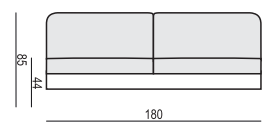

2 SEATER without ARMRESTS

3 SEATER

3 SEATER LEFT (or RIGHT)

3 SEATER without ARMRESTS

CHAISELONGUE LEFT (or RIGHT)

CHAISELONGUE WIDE LEFT (or RIGHT)

DIVAN LEFT (or RIGHT)

COZY CORNER LEFT (or RIGHT)

CORNER 90° No. 1

CORNER 90° No. 2

FOOTSTOOL

ENDPART LEFT (or RIGHT)
cm 95 x 4 x 58 H

HEADREST L-77

HEADREST L-62

Headrests can be used as the decor cushion.

SET 1 LEFT (or RIGHT)**CHAISELONGUE LEFT (or RIGHT) + 2 SEATER RIGHT (or LEFT)****SET 2 LEFT (or RIGHT)****CHAISELONGUE WIDE LEFT (or RIGHT) + 3 SEATER RIGHT (or LEFT)****SET 3 LEFT (or RIGHT)****DIVAN LEFT (or RIGHT) + 2 SEATER RIGHT (or LEFT)****SET 4 LEFT (or RIGHT)****DIVAN LEFT (or RIGHT) + 3 SEATER RIGHT (or LEFT)****SET 5 LEFT (or RIGHT)****COZY CORNER LEFT (or RIGHT) + 3 SEATER RIGHT (or LEFT)****SET 6****DIVAN LEFT + 2 SEATER without ARMRESTS + DIVAN RIGHT****SET 7 LEFT (or RIGHT)****DIVAN LEFT (or RIGHT) + 2 SEATER without ARMRESTS + CHAISELONGUE RIGHT (or LEFT)****SET 8 LEFT (or RIGHT)****2 SEATER LEFT (or RIGHT) + CORNER 90° No. 1 + 3 SEATER RIGHT(or LEFT)**

SITS reserves the right to change construction of products and components used due to improving durability of product and customer satisfaction without any further notice. Explicit ± 2 cm tolerance of all elements sizes. Explicit ± 3 cm tolerance between comfort LUX & STD in heights.