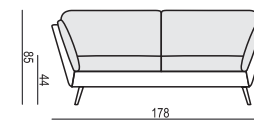

ARMCHAIR

ARMCHAIR LEFT (or RIGHT)

ARMCHAIR without ARMRESTS

ARMCHAIR WIDE

ARMCHAIR WIDE LEFT (or RIGHT)

ARMCHAIR WIDE without ARMRESTS

2 SEATER

2 SEATER LEFT (or RIGHT)

2 SEATER without ARMRESTS

3 SEATER

3 SEATER LEFT (or RIGHT)

3 SEATER without ARMRESTS

CHAISELONGUE LEFT (or RIGHT)

CHAISELONGUE WIDE LEFT (or RIGHT)

DIVAN LEFT (or RIGHT)

COZY CORNER LEFT (or RIGHT)

CORNER 90° No. 1

CORNER 90° No. 2

FOOTSTOOL

ENDPART LEFT (or RIGHT)
cm 95 x 4 x 58 H

HEADREST L-77

HEADREST L-62

Headrests can be used as the decor cushion.

SET 1 LEFT (or RIGHT)**CHAISELONGUE LEFT (or RIGHT) + 2 SEATER RIGHT (or LEFT)****SET 2 LEFT (or RIGHT)****CHAISELONGUE WIDE LEFT (or RIGHT) + 3 SEATER RIGHT (or LEFT)****SET 3 LEFT (or RIGHT)****DIVAN LEFT (or RIGHT) + 2 SEATER RIGHT (or LEFT)****SET 4 LEFT (or RIGHT)****DIVAN LEFT (or RIGHT) + 3 SEATER RIGHT (or LEFT)****SET 5 LEFT (or RIGHT)****COZY CORNER LEFT (or RIGHT) + 3 SEATER RIGHT (or LEFT)****SET 6****DIVAN LEFT + 2 SEATER without ARMRESTS + DIVAN RIGHT****SET 7 LEFT (or RIGHT)****DIVAN LEFT (or RIGHT) + 2 SEATER without ARMRESTS + CHAISELONGUE RIGHT (or LEFT)****SET 8 LEFT (or RIGHT)****2 SEATER LEFT (or RIGHT) + CORNER 90° No. 1 + 3 SEATER RIGHT(or LEFT)**

SITS reserves the right to change construction of products and components used due to improving durability of product and customer satisfaction without any further notice. Explicit ± 2 cm tolerance of all elements sizes. Explicit ± 3 cm tolerance between comfort LUX & STD in heights.