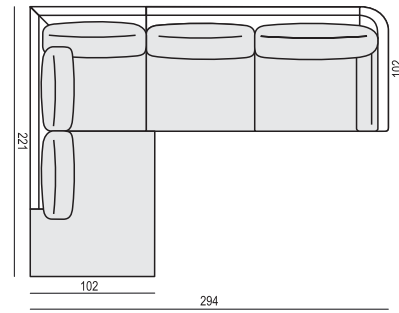

CORNER 90° No. 1

CORNER 90° No. 2

FOOTSTOOL

ENDPART LEFT (or RIGHT)
cm 95 x 4 x 58 H

HEADREST L-77

HEADREST L-62

Headrests can be used as the decor cushion.

SET 1 LEFT (or RIGHT)**CHAISELONGUE LEFT (or RIGHT) + 2 SEATER RIGHT (or LEFT)****SET 2 LEFT (or RIGHT)****CHAISELONGUE WIDE LEFT (or RIGHT) + 3 SEATER RIGHT (or LEFT)****SET 3 LEFT (or RIGHT)****DIVAN LEFT (or RIGHT) + 2 SEATER RIGHT (or LEFT)****SET 4 LEFT (or RIGHT)****DIVAN LEFT (or RIGHT) + 3 SEATER RIGHT (or LEFT)****SET 5 LEFT (or RIGHT)****COZY CORNER LEFT (or RIGHT) + 3 SEATER RIGHT (or LEFT)****SET 6****DIVAN LEFT + 2 SEATER without ARMRESTS + DIVAN RIGHT****SET 7 LEFT (or RIGHT)****DIVAN LEFT (or RIGHT) + 2 SEATER without ARMRESTS + CHAISELONGUE RIGHT (or LEFT)****SET 8 LEFT (or RIGHT)****2 SEATER LEFT (or RIGHT) + CORNER 90° No. 1 + 3 SEATER RIGHT(or LEFT)**

SITS reserves the right to change construction of products and components used due to improving durability of product and customer satisfaction without any further notice. Explicit ± 2 cm tolerance of all elements sizes. Explicit ± 3 cm tolerance between comfort LUX & STD in heights.