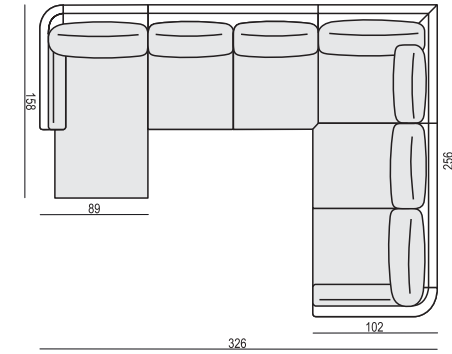

2 SEATER without ARMRESTS

3 SEATER

3 SEATER LEFT (or RIGHT)

3 SEATER without ARMRESTS

CHAISELONGUE LEFT (or RIGHT)

CHAISELONGUE WIDE LEFT (or RIGHT)

DIVAN LEFT (or RIGHT)

COZY CORNER LEFT (or RIGHT)

CORNER 90° No. 1

CORNER 90° No. 2

FOOTSTOOL

ENDPART LEFT (or RIGHT)
cm 95 x 4 x 58 H

HEADREST L-77

HEADREST L-62

Headrests can be used as the decor cushion.

SET 1 LEFT (or RIGHT)**CHAISELONGUE LEFT (or RIGHT) + 2 SEATER RIGHT (or LEFT)****SET 2 LEFT (or RIGHT)****CHAISELONGUE WIDE LEFT (or RIGHT) + 3 SEATER RIGHT (or LEFT)****SET 3 LEFT (or RIGHT)****DIVAN LEFT (or RIGHT) + 2 SEATER RIGHT (or LEFT)****SET 4 LEFT (or RIGHT)****DIVAN LEFT (or RIGHT) + 3 SEATER RIGHT (or LEFT)****SET 5 LEFT (or RIGHT)****COZY CORNER LEFT (or RIGHT) + 3 SEATER RIGHT (or LEFT)****SET 6****DIVAN LEFT + 2 SEATER without ARMRESTS + DIVAN RIGHT****SET 7 LEFT (or RIGHT)****DIVAN LEFT (or RIGHT) + 2 SEATER without ARMRESTS + CHAISELONGUE RIGHT (or LEFT)****SET 8 LEFT (or RIGHT)****2 SEATER LEFT (or RIGHT) + CORNER 90° No. 1 + 3 SEATER RIGHT(or LEFT)**

SITS reserves the right to change construction of products and components used due to improving durability of product and customer satisfaction without any further notice. Explicit ± 2 cm tolerance of all elements sizes. Explicit ± 3 cm tolerance between comfort LUX & STD in heights.

SET 9 LEFT (or RIGHT)**2 SEATER LEFT(or RIGHT) + CORNER 90° No. 2 + 3 SEATER RIGHT(or LEFT)****SET 10 LEFT (or RIGHT)****CHAISELONGUE LEFT (or RIGHT) + 2 SEATER without ARMRESTS + CORNER 90° No. 1 + 2 SEATER RIGHT (or LEFT)****UPHOLSTERY****FABRIC: FC - fix cover, LC - loose cover No. 4****FEET**