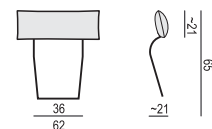

2 SEATER without ARMRESTS

3 SEATER

3 SEATER LEFT (or RIGHT)

3 SEATER without ARMRESTS

CHAISELONGUE LEFT (or RIGHT)

CHAISELONGUE WIDE LEFT (or RIGHT)

DIVAN LEFT (or RIGHT)

COZY CORNER LEFT (or RIGHT)

CORNER 90° No. 1

CORNER 90° No. 2

FOOTSTOOL

ENDPART LEFT (or RIGHT)
cm 95 x 4 x 58 H

HEADREST L-77

HEADREST L-62

Headrests can be used as the decor cushion.

SET 1 LEFT (or RIGHT)**CHAISELONGUE LEFT (or RIGHT) + 2 SEATER RIGHT (or LEFT)****SET 2 LEFT (or RIGHT)****CHAISELONGUE WIDE LEFT (or RIGHT) + 3 SEATER RIGHT (or LEFT)****SET 3 LEFT (or RIGHT)****DIVAN LEFT (or RIGHT) + 2 SEATER RIGHT (or LEFT)****SET 4 LEFT (or RIGHT)****DIVAN LEFT (or RIGHT) + 3 SEATER RIGHT (or LEFT)****SET 5 LEFT (or RIGHT)****COZY CORNER LEFT (or RIGHT) + 3 SEATER RIGHT (or LEFT)****SET 6****DIVAN LEFT + 2 SEATER without ARMRESTS + DIVAN RIGHT****SET 7 LEFT (or RIGHT)****DIVAN LEFT (or RIGHT) + 2 SEATER without ARMRESTS + CHAISELONGUE RIGHT (or LEFT)****SET 8 LEFT (or RIGHT)****2 SEATER LEFT (or RIGHT) + CORNER 90° No. 1 + 3 SEATER RIGHT(or LEFT)**

SITS reserves the right to change construction of products and components used due to improving durability of product and customer satisfaction without any further notice. Explicit ± 2 cm tolerance of all elements sizes. Explicit ± 3 cm tolerance between comfort LUX & STD in heights.