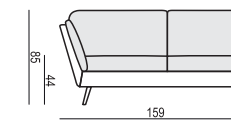

ARMCHAIR

ARMCHAIR LEFT (or RIGHT)

ARMCHAIR without ARMRESTS

ARMCHAIR WIDE

ARMCHAIR WIDE LEFT (or RIGHT)

ARMCHAIR WIDE without ARMRESTS

2 SEATER

2 SEATER LEFT (or RIGHT)

2 SEATER without ARMRESTS

3 SEATER

3 SEATER LEFT (or RIGHT)

3 SEATER without ARMRESTS

CHAISELONGUE LEFT (or RIGHT)

CHAISELONGUE WIDE LEFT (or RIGHT)

DIVAN LEFT (or RIGHT)

COZY CORNER LEFT (or RIGHT)

CORNER 90° No. 1

CORNER 90° No. 2

FOOTSTOOL

ENDPART LEFT (or RIGHT)
cm 95 x 4 x 58 H

HEADREST L-77

HEADREST L-62

Headrests can be used as the decor cushion.

SET 1 LEFT (or RIGHT)**CHAISELONGUE LEFT (or RIGHT) + 2 SEATER RIGHT (or LEFT)****SET 2 LEFT (or RIGHT)****CHAISELONGUE WIDE LEFT (or RIGHT) + 3 SEATER RIGHT (or LEFT)****SET 3 LEFT (or RIGHT)****DIVAN LEFT (or RIGHT) + 2 SEATER RIGHT (or LEFT)****SET 4 LEFT (or RIGHT)****DIVAN LEFT (or RIGHT) + 3 SEATER RIGHT (or LEFT)****SET 5 LEFT (or RIGHT)****COZY CORNER LEFT (or RIGHT) + 3 SEATER RIGHT (or LEFT)****SET 6****DIVAN LEFT + 2 SEATER without ARMRESTS + DIVAN RIGHT****SET 7 LEFT (or RIGHT)****DIVAN LEFT (or RIGHT) + 2 SEATER without ARMRESTS + CHAISELONGUE RIGHT (or LEFT)****SET 8 LEFT (or RIGHT)****2 SEATER LEFT (or RIGHT) + CORNER 90° No. 1 + 3 SEATER RIGHT(or LEFT)**