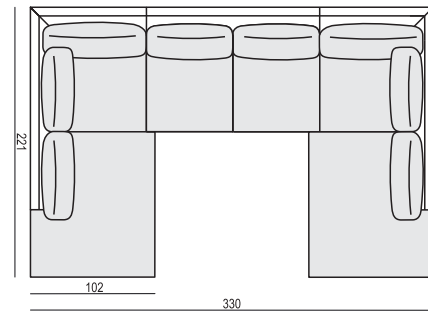

CORNER 90° No. 1

CORNER 90° No. 2

FOOTSTOOL

ENDPART LEFT (or RIGHT)
cm 95 x 4 x 58 H

HEADREST L-77

HEADREST L-62

Headrests can be used as the decor cushion.

SET 1 LEFT (or RIGHT)**CHAISELONGUE LEFT (or RIGHT) + 2 SEATER RIGHT (or LEFT)****SET 2 LEFT (or RIGHT)****CHAISELONGUE WIDE LEFT (or RIGHT) + 3 SEATER RIGHT (or LEFT)****SET 3 LEFT (or RIGHT)****DIVAN LEFT (or RIGHT) + 2 SEATER RIGHT (or LEFT)****SET 4 LEFT (or RIGHT)****DIVAN LEFT (or RIGHT) + 3 SEATER RIGHT (or LEFT)****SET 5 LEFT (or RIGHT)****COZY CORNER LEFT (or RIGHT) + 3 SEATER RIGHT (or LEFT)****SET 6****DIVAN LEFT + 2 SEATER without ARMRESTS + DIVAN RIGHT****SET 7 LEFT (or RIGHT)****DIVAN LEFT (or RIGHT) + 2 SEATER without ARMRESTS + CHAISELONGUE RIGHT (or LEFT)****SET 8 LEFT (or RIGHT)****2 SEATER LEFT (or RIGHT) + CORNER 90° No. 1 + 3 SEATER RIGHT(or LEFT)**

SITS reserves the right to change construction of products and components used due to improving durability of product and customer satisfaction without any further notice. Explicit ± 2 cm tolerance of all elements sizes. Explicit ± 3 cm tolerance between comfort LUX & STD in heights.