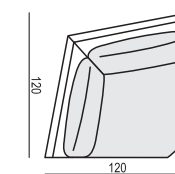

2 SEATER without ARMRESTS

3 SEATER

3 SEATER LEFT (or RIGHT)

3 SEATER without ARMRESTS

CHAISELONGUE LEFT (or RIGHT)

CHAISELONGUE WIDE LEFT (or RIGHT)

DIVAN LEFT (or RIGHT)

COZY CORNER LEFT (or RIGHT)

CORNER 90° No. 1

CORNER 90° No. 2

FOOTSTOOL

ENDPART LEFT (or RIGHT)
cm 95 x 4 x 58 H

HEADREST L-77

HEADREST L-62

Headrests can be used as the decor cushion.

SET 1 LEFT (or RIGHT)**CHAISELONGUE LEFT (or RIGHT) + 2 SEATER RIGHT (or LEFT)****SET 2 LEFT (or RIGHT)****CHAISELONGUE WIDE LEFT (or RIGHT) + 3 SEATER RIGHT (or LEFT)****SET 3 LEFT (or RIGHT)****DIVAN LEFT (or RIGHT) + 2 SEATER RIGHT (or LEFT)****SET 4 LEFT (or RIGHT)****DIVAN LEFT (or RIGHT) + 3 SEATER RIGHT (or LEFT)****SET 5 LEFT (or RIGHT)****COZY CORNER LEFT (or RIGHT) + 3 SEATER RIGHT (or LEFT)****SET 6****DIVAN LEFT + 2 SEATER without ARMRESTS + DIVAN RIGHT****SET 7 LEFT (or RIGHT)****DIVAN LEFT (or RIGHT) + 2 SEATER without ARMRESTS + CHAISELONGUE RIGHT (or LEFT)****SET 8 LEFT (or RIGHT)****2 SEATER LEFT (or RIGHT) + CORNER 90° No. 1 + 3 SEATER RIGHT(or LEFT)**

SITS reserves the right to change construction of products and components used due to improving durability of product and customer satisfaction without any further notice. Explicit ± 2 cm tolerance of all elements sizes. Explicit ± 3 cm tolerance between comfort LUX & STD in heights.