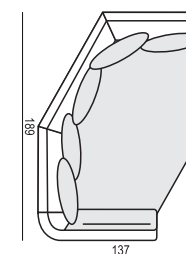

2 SEATER without ARMRESTS

3 SEATER

3 SEATER LEFT (or RIGHT)

3 SEATER without ARMRESTS

CHAISELONGUE LEFT (or RIGHT)

CHAISELONGUE WIDE LEFT (or RIGHT)

DIVAN LEFT (or RIGHT)

COZY CORNER LEFT (or RIGHT)

CORNER 90° No. 1

CORNER 90° No. 2

FOOTSTOOL

ENDPART LEFT (or RIGHT)
cm 95 x 4 x 58 H

HEADREST L-77

HEADREST L-62

Headrests can be used as the decor cushion.

SET 1 LEFT (or RIGHT)**CHAISELONGUE LEFT (or RIGHT) + 2 SEATER RIGHT (or LEFT)****SET 2 LEFT (or RIGHT)****CHAISELONGUE WIDE LEFT (or RIGHT) + 3 SEATER RIGHT (or LEFT)****SET 3 LEFT (or RIGHT)****DIVAN LEFT (or RIGHT) + 2 SEATER RIGHT (or LEFT)****SET 4 LEFT (or RIGHT)****DIVAN LEFT (or RIGHT) + 3 SEATER RIGHT (or LEFT)****SET 5 LEFT (or RIGHT)****COZY CORNER LEFT (or RIGHT) + 3 SEATER RIGHT (or LEFT)****SET 6****DIVAN LEFT + 2 SEATER without ARMRESTS + DIVAN RIGHT****SET 7 LEFT (or RIGHT)****DIVAN LEFT (or RIGHT) + 2 SEATER without ARMRESTS + CHAISELONGUE RIGHT (or LEFT)****SET 8 LEFT (or RIGHT)****2 SEATER LEFT (or RIGHT) + CORNER 90° No. 1 + 3 SEATER RIGHT(or LEFT)**

SITS reserves the right to change construction of products and components used due to improving durability of product and customer satisfaction without any further notice. Explicit ± 2 cm tolerance of all elements sizes. Explicit ± 3 cm tolerance between comfort LUX & STD in heights.