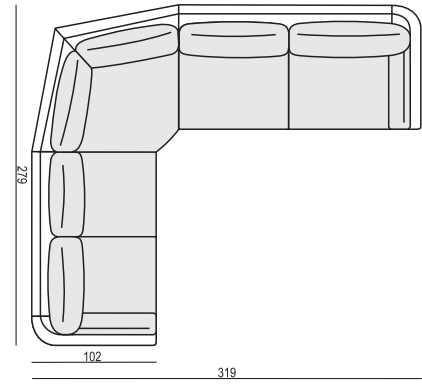

SET 9 LEFT (or RIGHT)

2 SEATER LEFT(or RIGHT) + CORNER 90° No. 2 + 3 SEATER RIGHT(or LEFT)