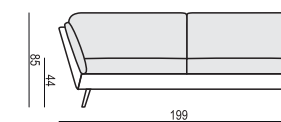

ARMCHAIR

ARMCHAIR LEFT (or RIGHT)

ARMCHAIR without ARMRESTS

ARMCHAIR WIDE

ARMCHAIR WIDE LEFT (or RIGHT)

ARMCHAIR WIDE without ARMRESTS

2 SEATER

2 SEATER LEFT (or RIGHT)

2 SEATER without ARMRESTS

3 SEATER

3 SEATER LEFT (or RIGHT)

3 SEATER without ARMRESTS

CHAISELONGUE LEFT (or RIGHT)

CHAISELONGUE WIDE LEFT (or RIGHT)

DIVAN LEFT (or RIGHT)

COZY CORNER LEFT (or RIGHT)

CORNER 90° No. 1

CORNER 90° No. 2

FOOTSTOOL

ENDPART LEFT (or RIGHT)
cm 95 x 4 x 58 H

HEADREST L-77

HEADREST L-62

Headrests can be used as the decor cushion.

SET 1 LEFT (or RIGHT)**CHAISELONGUE LEFT (or RIGHT) + 2 SEATER RIGHT (or LEFT)****SET 2 LEFT (or RIGHT)****CHAISELONGUE WIDE LEFT (or RIGHT) + 3 SEATER RIGHT (or LEFT)****SET 3 LEFT (or RIGHT)****DIVAN LEFT (or RIGHT) + 2 SEATER RIGHT (or LEFT)****SET 4 LEFT (or RIGHT)****DIVAN LEFT (or RIGHT) + 3 SEATER RIGHT (or LEFT)****SET 5 LEFT (or RIGHT)****COZY CORNER LEFT (or RIGHT) + 3 SEATER RIGHT (or LEFT)****SET 6****DIVAN LEFT + 2 SEATER without ARMRESTS + DIVAN RIGHT****SET 7 LEFT (or RIGHT)****DIVAN LEFT (or RIGHT) + 2 SEATER without ARMRESTS + CHAISELONGUE RIGHT (or LEFT)****SET 8 LEFT (or RIGHT)****2 SEATER LEFT (or RIGHT) + CORNER 90° No. 1 + 3 SEATER RIGHT(or LEFT)**