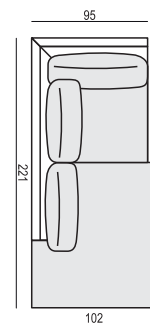

2 SEATER without ARMRESTS

3 SEATER

3 SEATER LEFT (or RIGHT)

3 SEATER without ARMRESTS

CHAISELONGUE LEFT (or RIGHT)

CHAISELONGUE WIDE LEFT (or RIGHT)

DIVAN LEFT (or RIGHT)

COZY CORNER LEFT (or RIGHT)

CORNER 90° No. 1

CORNER 90° No. 2

FOOTSTOOL

ENDPART LEFT (or RIGHT)
cm 95 x 4 x 58 H

HEADREST L-77

HEADREST L-62

Headrests can be used as the decor cushion.

SET 1 LEFT (or RIGHT)**CHAISELONGUE LEFT (or RIGHT) + 2 SEATER RIGHT (or LEFT)****SET 2 LEFT (or RIGHT)****CHAISELONGUE WIDE LEFT (or RIGHT) + 3 SEATER RIGHT (or LEFT)****SET 3 LEFT (or RIGHT)****DIVAN LEFT (or RIGHT) + 2 SEATER RIGHT (or LEFT)****SET 4 LEFT (or RIGHT)****DIVAN LEFT (or RIGHT) + 3 SEATER RIGHT (or LEFT)****SET 5 LEFT (or RIGHT)****COZY CORNER LEFT (or RIGHT) + 3 SEATER RIGHT (or LEFT)****SET 6****DIVAN LEFT + 2 SEATER without ARMRESTS + DIVAN RIGHT****SET 7 LEFT (or RIGHT)****DIVAN LEFT (or RIGHT) + 2 SEATER without ARMRESTS + CHAISELONGUE RIGHT (or LEFT)****SET 8 LEFT (or RIGHT)****2 SEATER LEFT (or RIGHT) + CORNER 90° No. 1 + 3 SEATER RIGHT(or LEFT)**