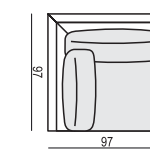

2 SEATER without ARMRESTS

3 SEATER

3 SEATER LEFT (or RIGHT)

3 SEATER without ARMRESTS

CHAISELONGUE LEFT (or RIGHT)

CHAISELONGUE WIDE LEFT (or RIGHT)

DIVAN LEFT (or RIGHT)

COZY CORNER LEFT (or RIGHT)

CORNER 90° No. 1

CORNER 90° No. 2

FOOTSTOOL

ENDPART LEFT (or RIGHT)
cm 95 x 4 x 58 H

HEADREST L-77

HEADREST L-62

Headrests can be used as the decor cushion.

SET 1 LEFT (or RIGHT)**CHAISELONGUE LEFT (or RIGHT) + 2 SEATER RIGHT (or LEFT)****SET 2 LEFT (or RIGHT)****CHAISELONGUE WIDE LEFT (or RIGHT) + 3 SEATER RIGHT (or LEFT)****SET 3 LEFT (or RIGHT)****DIVAN LEFT (or RIGHT) + 2 SEATER RIGHT (or LEFT)****SET 4 LEFT (or RIGHT)****DIVAN LEFT (or RIGHT) + 3 SEATER RIGHT (or LEFT)****SET 5 LEFT (or RIGHT)****COZY CORNER LEFT (or RIGHT) + 3 SEATER RIGHT (or LEFT)****SET 6****DIVAN LEFT + 2 SEATER without ARMRESTS + DIVAN RIGHT****SET 7 LEFT (or RIGHT)****DIVAN LEFT (or RIGHT) + 2 SEATER without ARMRESTS + CHAISELONGUE RIGHT (or LEFT)****SET 8 LEFT (or RIGHT)****2 SEATER LEFT (or RIGHT) + CORNER 90° No. 1 + 3 SEATER RIGHT(or LEFT)**