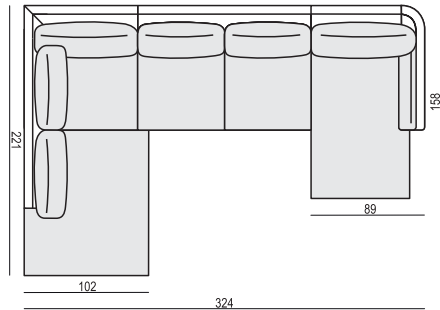

CORNER 90° No. 1

CORNER 90° No. 2

FOOTSTOOL

ENDPART LEFT (or RIGHT)
cm 95 x 4 x 58 H

HEADREST L-77

HEADREST L-62

Headrests can be used as the decor cushion.

SET 1 LEFT (or RIGHT)**CHAISELONGUE LEFT (or RIGHT) + 2 SEATER RIGHT (or LEFT)****SET 2 LEFT (or RIGHT)****CHAISELONGUE WIDE LEFT (or RIGHT) + 3 SEATER RIGHT (or LEFT)****SET 3 LEFT (or RIGHT)****DIVAN LEFT (or RIGHT) + 2 SEATER RIGHT (or LEFT)****SET 4 LEFT (or RIGHT)****DIVAN LEFT (or RIGHT) + 3 SEATER RIGHT (or LEFT)****SET 5 LEFT (or RIGHT)****COZY CORNER LEFT (or RIGHT) + 3 SEATER RIGHT (or LEFT)****SET 6****DIVAN LEFT + 2 SEATER without ARMRESTS + DIVAN RIGHT****SET 7 LEFT (or RIGHT)****DIVAN LEFT (or RIGHT) + 2 SEATER without ARMRESTS + CHAISELONGUE RIGHT (or LEFT)****SET 8 LEFT (or RIGHT)****2 SEATER LEFT (or RIGHT) + CORNER 90° No. 1 + 3 SEATER RIGHT(or LEFT)**

SITS reserves the right to change construction of products and components used due to improving durability of product and customer satisfaction without any further notice. Explicit ± 2 cm tolerance of all elements sizes. Explicit ± 3 cm tolerance between comfort LUX & STD in heights.