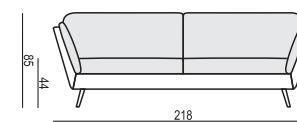

ARMCHAIR

ARMCHAIR LEFT (or RIGHT)

ARMCHAIR without ARMRESTS

ARMCHAIR WIDE

ARMCHAIR WIDE LEFT (or RIGHT)

ARMCHAIR WIDE without ARMRESTS

2 SEATER

2 SEATER LEFT (or RIGHT)

2 SEATER without ARMRESTS

3 SEATER

3 SEATER LEFT (or RIGHT)

3 SEATER without ARMRESTS

CHAISELONGUE LEFT (or RIGHT)

CHAISELONGUE WIDE LEFT (or RIGHT)

DIVAN LEFT (or RIGHT)

COZY CORNER LEFT (or RIGHT)

CORNER 90° No. 1

CORNER 90° No. 2

FOOTSTOOL

ENDPART LEFT (or RIGHT)
cm 95 x 4 x 58 H

HEADREST L-77

HEADREST L-62

Headrests can be used as the decor cushion.

SET 1 LEFT (or RIGHT)**CHAISELONGUE LEFT (or RIGHT) + 2 SEATER RIGHT (or LEFT)****SET 2 LEFT (or RIGHT)****CHAISELONGUE WIDE LEFT (or RIGHT) + 3 SEATER RIGHT (or LEFT)****SET 3 LEFT (or RIGHT)****DIVAN LEFT (or RIGHT) + 2 SEATER RIGHT (or LEFT)****SET 4 LEFT (or RIGHT)****DIVAN LEFT (or RIGHT) + 3 SEATER RIGHT (or LEFT)****SET 5 LEFT (or RIGHT)****COZY CORNER LEFT (or RIGHT) + 3 SEATER RIGHT (or LEFT)****SET 6****DIVAN LEFT + 2 SEATER without ARMRESTS + DIVAN RIGHT****SET 7 LEFT (or RIGHT)****DIVAN LEFT (or RIGHT) + 2 SEATER without ARMRESTS + CHAISELONGUE RIGHT (or LEFT)****SET 8 LEFT (or RIGHT)****2 SEATER LEFT (or RIGHT) + CORNER 90° No. 1 + 3 SEATER RIGHT(or LEFT)**