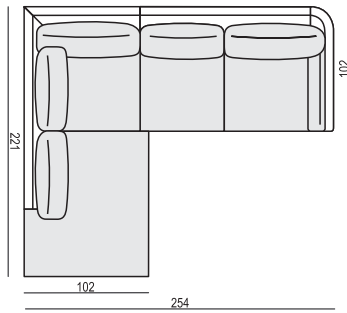

CORNER 90° No. 1

CORNER 90° No. 2

FOOTSTOOL

ENDPART LEFT (or RIGHT)
cm 95 x 4 x 58 H

HEADREST L-77

HEADREST L-62

Headrests can be used as the decor cushion.

SET 1 LEFT (or RIGHT)**CHAISELONGUE LEFT (or RIGHT) + 2 SEATER RIGHT (or LEFT)****SET 2 LEFT (or RIGHT)****CHAISELONGUE WIDE LEFT (or RIGHT) + 3 SEATER RIGHT (or LEFT)****SET 3 LEFT (or RIGHT)****DIVAN LEFT (or RIGHT) + 2 SEATER RIGHT (or LEFT)****SET 4 LEFT (or RIGHT)****DIVAN LEFT (or RIGHT) + 3 SEATER RIGHT (or LEFT)****SET 5 LEFT (or RIGHT)****COZY CORNER LEFT (or RIGHT) + 3 SEATER RIGHT (or LEFT)****SET 6****DIVAN LEFT + 2 SEATER without ARMRESTS + DIVAN RIGHT****SET 7 LEFT (or RIGHT)****DIVAN LEFT (or RIGHT) + 2 SEATER without ARMRESTS + CHAISELONGUE RIGHT (or LEFT)****SET 8 LEFT (or RIGHT)****2 SEATER LEFT (or RIGHT) + CORNER 90° No. 1 + 3 SEATER RIGHT(or LEFT)**

SITS reserves the right to change construction of products and components used due to improving durability of product and customer satisfaction without any further notice. Explicit ± 2 cm tolerance of all elements sizes. Explicit ± 3 cm tolerance between comfort LUX & STD in heights.