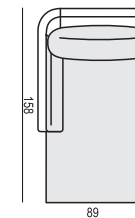

2 SEATER without ARMRESTS

3 SEATER

3 SEATER LEFT (or RIGHT)

3 SEATER without ARMRESTS

CHAISELONGUE LEFT (or RIGHT)

CHAISELONGUE WIDE LEFT (or RIGHT)

DIVAN LEFT (or RIGHT)

COZY CORNER LEFT (or RIGHT)

CORNER 90° No. 1

CORNER 90° No. 2

FOOTSTOOL

ENDPART LEFT (or RIGHT)
cm 95 x 4 x 58 H

HEADREST L-77

HEADREST L-62

Headrests can be used as the decor cushion.

SET 1 LEFT (or RIGHT)**CHAISELONGUE LEFT (or RIGHT) + 2 SEATER RIGHT (or LEFT)****SET 2 LEFT (or RIGHT)****CHAISELONGUE WIDE LEFT (or RIGHT) + 3 SEATER RIGHT (or LEFT)****SET 3 LEFT (or RIGHT)****DIVAN LEFT (or RIGHT) + 2 SEATER RIGHT (or LEFT)****SET 4 LEFT (or RIGHT)****DIVAN LEFT (or RIGHT) + 3 SEATER RIGHT (or LEFT)****SET 5 LEFT (or RIGHT)****COZY CORNER LEFT (or RIGHT) + 3 SEATER RIGHT (or LEFT)****SET 6****DIVAN LEFT + 2 SEATER without ARMRESTS + DIVAN RIGHT****SET 7 LEFT (or RIGHT)****DIVAN LEFT (or RIGHT) + 2 SEATER without ARMRESTS + CHAISELONGUE RIGHT (or LEFT)****SET 8 LEFT (or RIGHT)****2 SEATER LEFT (or RIGHT) + CORNER 90° No. 1 + 3 SEATER RIGHT(or LEFT)**