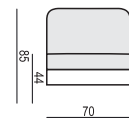

ARMCHAIR

ARMCHAIR LEFT (or RIGHT)

ARMCHAIR without ARMRESTS

ARMCHAIR WIDE

ARMCHAIR WIDE LEFT (or RIGHT)

ARMCHAIR WIDE without ARMRESTS

2 SEATER

2 SEATER LEFT (or RIGHT)

2 SEATER without ARMRESTS

3 SEATER

3 SEATER LEFT (or RIGHT)

3 SEATER without ARMRESTS

CHAISELONGUE LEFT (or RIGHT)

CHAISELONGUE WIDE LEFT (or RIGHT)

DIVAN LEFT (or RIGHT)

COZY CORNER LEFT (or RIGHT)

CORNER 90° No. 1

CORNER 90° No. 2

FOOTSTOOL

ENDPART LEFT (or RIGHT)
cm 95 x 4 x 58 H

HEADREST L-77

HEADREST L-62

Headrests can be used as the decor cushion.

SET 1 LEFT (or RIGHT)**CHAISELONGUE LEFT (or RIGHT) + 2 SEATER RIGHT (or LEFT)****SET 2 LEFT (or RIGHT)****CHAISELONGUE WIDE LEFT (or RIGHT) + 3 SEATER RIGHT (or LEFT)****SET 3 LEFT (or RIGHT)****DIVAN LEFT (or RIGHT) + 2 SEATER RIGHT (or LEFT)****SET 4 LEFT (or RIGHT)****DIVAN LEFT (or RIGHT) + 3 SEATER RIGHT (or LEFT)****SET 5 LEFT (or RIGHT)****COZY CORNER LEFT (or RIGHT) + 3 SEATER RIGHT (or LEFT)****SET 6****DIVAN LEFT + 2 SEATER without ARMRESTS + DIVAN RIGHT****SET 7 LEFT (or RIGHT)****DIVAN LEFT (or RIGHT) + 2 SEATER without ARMRESTS + CHAISELONGUE RIGHT (or LEFT)****SET 8 LEFT (or RIGHT)****2 SEATER LEFT (or RIGHT) + CORNER 90° No. 1 + 3 SEATER RIGHT(or LEFT)**