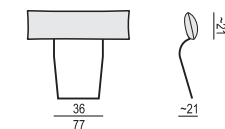

CORNER 90° No. 1

CORNER 90° No. 2

FOOTSTOOL

ENDPART LEFT (or RIGHT)
cm 95 x 4 x 58 H

HEADREST L-77

HEADREST L-62

Headrests can be used as the decor cushion.

SET 1 LEFT (or RIGHT)**CHAISELONGUE LEFT (or RIGHT) + 2 SEATER RIGHT (or LEFT)****SET 2 LEFT (or RIGHT)****CHAISELONGUE WIDE LEFT (or RIGHT) + 3 SEATER RIGHT (or LEFT)****SET 3 LEFT (or RIGHT)****DIVAN LEFT (or RIGHT) + 2 SEATER RIGHT (or LEFT)****SET 4 LEFT (or RIGHT)****DIVAN LEFT (or RIGHT) + 3 SEATER RIGHT (or LEFT)****SET 5 LEFT (or RIGHT)****COZY CORNER LEFT (or RIGHT) + 3 SEATER RIGHT (or LEFT)****SET 6****DIVAN LEFT + 2 SEATER without ARMRESTS + DIVAN RIGHT****SET 7 LEFT (or RIGHT)****DIVAN LEFT (or RIGHT) + 2 SEATER without ARMRESTS + CHAISELONGUE RIGHT (or LEFT)****SET 8 LEFT (or RIGHT)****2 SEATER LEFT (or RIGHT) + CORNER 90° No. 1 + 3 SEATER RIGHT(or LEFT)**

SITS reserves the right to change construction of products and components used due to improving durability of product and customer satisfaction without any further notice. Explicit ± 2 cm tolerance of all elements sizes. Explicit ± 3 cm tolerance between comfort LUX & STD in heights.