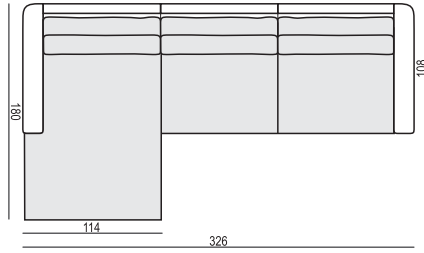

2,5 SEATER

2,5 SEATER LEFT (or RIGHT)

2,5 SEATER without ARMRESTS

3 SEATER

3 SEATER LEFT (or RIGHT)

3 SEATER without ARMRESTS

CHAISELONGUE No. 1 LEFT (or RIGHT)

CHAISELONGUE No. 2 LEFT (or RIGHT)

DIVAN LEFT (or RIGHT)

BENCH LEFT (or RIGHT)

CORNER 90°

FOOTSTOOL 95x72

FOOTSTOOL 107x85

HEADREST 98

HEADREST 85

Example with accesories:

SET 1 LEFT (or RIGHT)

CHAISELONGUE No. 1 LEFT (or RIGHT) + 3 SEATER RIGHT (or LEFT)

SET 2 LEFT (or RIGHT)

DIVAN LEFT (or RIGHT) + 2,5 SEATER RIGHT (or LEFT)

SET 3 LEFT (or RIGHT)

DIVAN RIGHT (or LEFT) + 3 SEATER RIGHT (or LEFT)