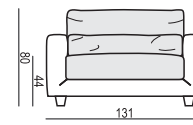

NORA

tea
& book

ARMCHAIR

ARMCHAIR LEFT (or RIGHT)

ARMCHAIR without ARMRESTS

ARMCHAIR WIDE

ARMCHAIR WIDE LEFT (or RIGHT)

ARMCHAIR WIDE without ARMRESTS

2,5 SEATER

2,5 SEATER LEFT (or RIGHT)

2,5 SEATER without ARMRESTS

3 SEATER

3 SEATER LEFT (or RIGHT)

3 SEATER without ARMRESTS

CHAISELONGUE No. 1 LEFT (or RIGHT)

CHAISELONGUE No. 2 LEFT (or RIGHT)

DIVAN LEFT (or RIGHT)

BENCH LEFT (or RIGHT)

CORNER 90°

FOOTSTOOL 95x72

FOOTSTOOL 107x85

HEADREST 98

HEADREST 85

Example with accesories:

SET 1 LEFT (or RIGHT)

CHAISELONGUE No. 1 LEFT (or RIGHT) + 3 SEATER RIGHT (or LEFT)

SET 2 LEFT (or RIGHT)

DIVAN LEFT (or RIGHT) + 2,5 SEATER RIGHT (or LEFT)

SET 3 LEFT (or RIGHT)

DIVAN RIGHT (or LEFT) + 3 SEATER RIGHT (or LEFT)