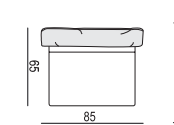

2,5 SEATER

2,5 SEATER LEFT (or RIGHT)

2,5 SEATER without ARMRESTS

3 SEATER

3 SEATER LEFT (or RIGHT)

3 SEATER without ARMRESTS

CHAISELONGUE No. 1 LEFT (or RIGHT)

CHAISELONGUE No. 2 LEFT (or RIGHT)

DIVAN LEFT (or RIGHT)

BENCH LEFT (or RIGHT)

CORNER 90°

FOOTSTOOL 95x72

FOOTSTOOL 107x85

HEADREST 98

HEADREST 85

Example with accesories:

SET 1 LEFT (or RIGHT)

CHAISELONGUE No. 1 LEFT (or RIGHT) + 3 SEATER RIGHT (or LEFT)

SET 2 LEFT (or RIGHT)

DIVAN LEFT (or RIGHT) + 2,5 SEATER RIGHT (or LEFT)

SET 3 LEFT (or RIGHT)

DIVAN RIGHT (or LEFT) + 3 SEATER RIGHT (or LEFT)