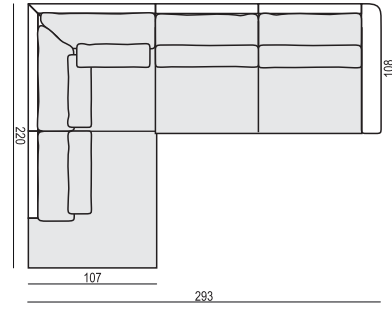

2,5 SEATER

2,5 SEATER LEFT (or RIGHT)

2,5 SEATER without ARMRESTS

3 SEATER

3 SEATER LEFT (or RIGHT)

3 SEATER without ARMRESTS

CHAISELONGUE No. 1 LEFT (or RIGHT)

CHAISELONGUE No. 2 LEFT (or RIGHT)

DIVAN LEFT (or RIGHT)

BENCH LEFT (or RIGHT)

CORNER 90°

FOOTSTOOL 95x72

FOOTSTOOL 107x85

HEADREST 98

HEADREST 85

Example with accesories:

SET 1 LEFT (or RIGHT)

CHAISELONGUE No. 1 LEFT (or RIGHT) + 3 SEATER RIGHT (or LEFT)

SET 2 LEFT (or RIGHT)

DIVAN LEFT (or RIGHT) + 2,5 SEATER RIGHT (or LEFT)

SET 3 LEFT (or RIGHT)

DIVAN RIGHT (or LEFT) + 3 SEATER RIGHT (or LEFT)