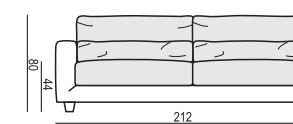

NORA

tea
& book

ARMCHAIR

ARMCHAIR LEFT (or RIGHT)

ARMCHAIR without ARMRESTS

ARMCHAIR WIDE

ARMCHAIR WIDE LEFT (or RIGHT)

ARMCHAIR WIDE without ARMRESTS

2,5 SEATER

2,5 SEATER LEFT (or RIGHT)

2,5 SEATER without ARMRESTS

3 SEATER

3 SEATER LEFT (or RIGHT)

3 SEATER without ARMRESTS

CHAISELONGUE No. 1 LEFT (or RIGHT)

CHAISELONGUE No. 2 LEFT (or RIGHT)

DIVAN LEFT (or RIGHT)

BENCH LEFT (or RIGHT)

CORNER 90°

FOOTSTOOL 95x72

FOOTSTOOL 107x85

HEADREST 98

HEADREST 85

Example with accesories:

SET 1 LEFT (or RIGHT)

CHAISELONGUE No. 1 LEFT (or RIGHT) + 3 SEATER RIGHT (or LEFT)

SET 2 LEFT (or RIGHT)

DIVAN LEFT (or RIGHT) + 2,5 SEATER RIGHT (or LEFT)

SET 3 LEFT (or RIGHT)

DIVAN RIGHT (or LEFT) + 3 SEATER RIGHT (or LEFT)