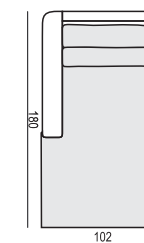

NORA

tea
& book

ARMCHAIR

ARMCHAIR LEFT (or RIGHT)

ARMCHAIR without ARMRESTS

ARMCHAIR WIDE

ARMCHAIR WIDE LEFT (or RIGHT)

ARMCHAIR WIDE without ARMRESTS

2,5 SEATER

2,5 SEATER LEFT (or RIGHT)

2,5 SEATER without ARMRESTS

3 SEATER

3 SEATER LEFT (or RIGHT)

3 SEATER without ARMRESTS

CHAISELONGUE No. 1 LEFT (or RIGHT)

CHAISELONGUE No. 2 LEFT (or RIGHT)

DIVAN LEFT (or RIGHT)

BENCH LEFT (or RIGHT)

CORNER 90°

FOOTSTOOL 95x72

FOOTSTOOL 107x85

HEADREST 98

HEADREST 85

Example with accesories:

SET 1 LEFT (or RIGHT)

CHAISELONGUE No. 1 LEFT (or RIGHT) + 3 SEATER RIGHT (or LEFT)

SET 2 LEFT (or RIGHT)

DIVAN LEFT (or RIGHT) + 2,5 SEATER RIGHT (or LEFT)

SET 3 LEFT (or RIGHT)

DIVAN RIGHT (or LEFT) + 3 SEATER RIGHT (or LEFT)