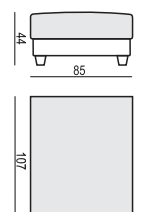

2,5 SEATER

2,5 SEATER LEFT (or RIGHT)

2,5 SEATER without ARMRESTS

3 SEATER

3 SEATER LEFT (or RIGHT)

3 SEATER without ARMRESTS

CHAISELONGUE No. 1 LEFT (or RIGHT)

CHAISELONGUE No. 2 LEFT (or RIGHT)

DIVAN LEFT (or RIGHT)

BENCH LEFT (or RIGHT)

CORNER 90°

FOOTSTOOL 95x72

FOOTSTOOL 107x85

HEADREST 98

HEADREST 85

Example with accesories:

SET 1 LEFT (or RIGHT)

CHAISELONGUE No. 1 LEFT (or RIGHT) + 3 SEATER RIGHT (or LEFT)

SET 2 LEFT (or RIGHT)

DIVAN LEFT (or RIGHT) + 2,5 SEATER RIGHT (or LEFT)

SET 3 LEFT (or RIGHT)

DIVAN RIGHT (or LEFT) + 3 SEATER RIGHT (or LEFT)