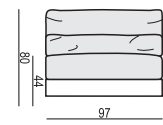

NORA

tea
& book

ARMCHAIR

ARMCHAIR LEFT (or RIGHT)

ARMCHAIR without ARMRESTS

ARMCHAIR WIDE

ARMCHAIR WIDE LEFT (or RIGHT)

ARMCHAIR WIDE without ARMRESTS

2,5 SEATER

2,5 SEATER LEFT (or RIGHT)

2,5 SEATER without ARMRESTS

3 SEATER

3 SEATER LEFT (or RIGHT)

3 SEATER without ARMRESTS

CHAISELONGUE No. 1 LEFT (or RIGHT)

CHAISELONGUE No. 2 LEFT (or RIGHT)

DIVAN LEFT (or RIGHT)

BENCH LEFT (or RIGHT)

CORNER 90°

FOOTSTOOL 95x72

FOOTSTOOL 107x85

HEADREST 98

HEADREST 85

Example with accesories:

SET 1 LEFT (or RIGHT)

CHAISELONGUE No. 1 LEFT (or RIGHT) + 3 SEATER RIGHT (or LEFT)

SET 2 LEFT (or RIGHT)

DIVAN LEFT (or RIGHT) + 2,5 SEATER RIGHT (or LEFT)

SET 3 LEFT (or RIGHT)

DIVAN RIGHT (or LEFT) + 3 SEATER RIGHT (or LEFT)