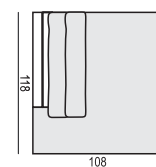

2,5 SEATER

2,5 SEATER LEFT (or RIGHT)

2,5 SEATER without ARMRESTS

3 SEATER

3 SEATER LEFT (or RIGHT)

3 SEATER without ARMRESTS

CHAISELONGUE No. 1 LEFT (or RIGHT)

CHAISELONGUE No. 2 LEFT (or RIGHT)

DIVAN LEFT (or RIGHT)

BENCH LEFT (or RIGHT)

CORNER 90°

FOOTSTOOL 95x72

FOOTSTOOL 107x85

HEADREST 98

HEADREST 85

Example with accesories:

SET 1 LEFT (or RIGHT)

CHAISELONGUE No. 1 LEFT (or RIGHT) + 3 SEATER RIGHT (or LEFT)

SET 2 LEFT (or RIGHT)

DIVAN LEFT (or RIGHT) + 2,5 SEATER RIGHT (or LEFT)

SET 3 LEFT (or RIGHT)

DIVAN RIGHT (or LEFT) + 3 SEATER RIGHT (or LEFT)