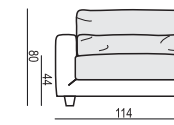

NORA

tea
& book

ARMCHAIR

ARMCHAIR LEFT (or RIGHT)

ARMCHAIR without ARMRESTS

ARMCHAIR WIDE

ARMCHAIR WIDE LEFT (or RIGHT)

ARMCHAIR WIDE without ARMRESTS

2,5 SEATER

2,5 SEATER LEFT (or RIGHT)

2,5 SEATER without ARMRESTS

3 SEATER

3 SEATER LEFT (or RIGHT)

3 SEATER without ARMRESTS

CHAISELONGUE No. 1 LEFT (or RIGHT)

CHAISELONGUE No. 2 LEFT (or RIGHT)

DIVAN LEFT (or RIGHT)

BENCH LEFT (or RIGHT)

CORNER 90°

FOOTSTOOL 95x72

FOOTSTOOL 107x85

HEADREST 98

HEADREST 85

Example with accesories:

SET 1 LEFT (or RIGHT)

CHAISELONGUE No. 1 LEFT (or RIGHT) + 3 SEATER RIGHT (or LEFT)

SET 2 LEFT (or RIGHT)

DIVAN LEFT (or RIGHT) + 2,5 SEATER RIGHT (or LEFT)

SET 3 LEFT (or RIGHT)

DIVAN RIGHT (or LEFT) + 3 SEATER RIGHT (or LEFT)