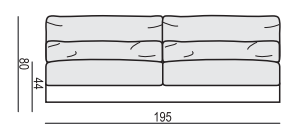

NORA

tea
& book

ARMCHAIR

ARMCHAIR LEFT (or RIGHT)

ARMCHAIR without ARMRESTS

ARMCHAIR WIDE

ARMCHAIR WIDE LEFT (or RIGHT)

ARMCHAIR WIDE without ARMRESTS

2,5 SEATER

2,5 SEATER LEFT (or RIGHT)

2,5 SEATER without ARMRESTS

3 SEATER

3 SEATER LEFT (or RIGHT)

3 SEATER without ARMRESTS

CHAISELONGUE No. 1 LEFT (or RIGHT)

CHAISELONGUE No. 2 LEFT (or RIGHT)

DIVAN LEFT (or RIGHT)

BENCH LEFT (or RIGHT)

CORNER 90°

FOOTSTOOL 95x72

FOOTSTOOL 107x85

HEADREST 98

HEADREST 85

Example with accesories:

SET 1 LEFT (or RIGHT)

CHAISELONGUE No. 1 LEFT (or RIGHT) + 3 SEATER RIGHT (or LEFT)

SET 2 LEFT (or RIGHT)

DIVAN LEFT (or RIGHT) + 2,5 SEATER RIGHT (or LEFT)

SET 3 LEFT (or RIGHT)

DIVAN RIGHT (or LEFT) + 3 SEATER RIGHT (or LEFT)