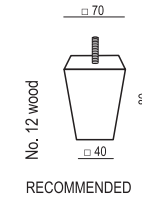

FEET

CLASSIC COMFORT

1. polyurethane foam/high resilient polyurethane foam
2. silicone balls
3. springs
4. FSC® certified solid wood and wood based elements
5. fabric
6. FSC® certified solid wood

LUX COMFORT

1. polyurethane foam/high resilient polyurethane foam
2. cushion chamber with mix of feather and silicone balls
3. springs
4. FSC® certified solid wood and wood based elements
5. fabric
6. FSC® certified solid wood