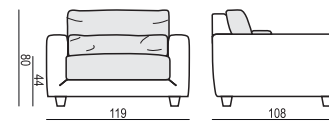

NORA

tea
& book

ARMCHAIR

ARMCHAIR LEFT (or RIGHT)

ARMCHAIR without ARMRESTS

ARMCHAIR WIDE

ARMCHAIR WIDE LEFT (or RIGHT)

ARMCHAIR WIDE without ARMRESTS

2,5 SEATER

2,5 SEATER LEFT (or RIGHT)

2,5 SEATER without ARMRESTS

3 SEATER

3 SEATER LEFT (or RIGHT)

3 SEATER without ARMRESTS

CHAISELONGUE No. 1 LEFT (or RIGHT)

CHAISELONGUE No. 2 LEFT (or RIGHT)

DIVAN LEFT (or RIGHT)

BENCH LEFT (or RIGHT)

CORNER 90°

FOOTSTOOL 95x72

FOOTSTOOL 107x85

HEADREST 98

HEADREST 85

Example with accesories:

SET 1 LEFT (or RIGHT)

CHAISELONGUE No. 1 LEFT (or RIGHT) + 3 SEATER RIGHT (or LEFT)

SET 2 LEFT (or RIGHT)

DIVAN LEFT (or RIGHT) + 2,5 SEATER RIGHT (or LEFT)

SET 3 LEFT (or RIGHT)

DIVAN RIGHT (or LEFT) + 3 SEATER RIGHT (or LEFT)