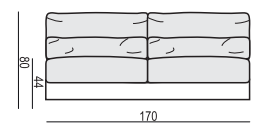

NORA

tea
& book

ARMCHAIR

ARMCHAIR LEFT (or RIGHT)

ARMCHAIR without ARMRESTS

ARMCHAIR WIDE

ARMCHAIR WIDE LEFT (or RIGHT)

ARMCHAIR WIDE without ARMRESTS

2,5 SEATER

2,5 SEATER LEFT (or RIGHT)

2,5 SEATER without ARMRESTS

3 SEATER

3 SEATER LEFT (or RIGHT)

3 SEATER without ARMRESTS

CHAISELONGUE No. 1 LEFT (or RIGHT)

CHAISELONGUE No. 2 LEFT (or RIGHT)

DIVAN LEFT (or RIGHT)

BENCH LEFT (or RIGHT)

CORNER 90°

FOOTSTOOL 95x72

FOOTSTOOL 107x85

HEADREST 98

HEADREST 85

Example with accesories:

SET 1 LEFT (or RIGHT)

CHAISELONGUE No. 1 LEFT (or RIGHT) + 3 SEATER RIGHT (or LEFT)

SET 2 LEFT (or RIGHT)

DIVAN LEFT (or RIGHT) + 2,5 SEATER RIGHT (or LEFT)

SET 3 LEFT (or RIGHT)

DIVAN RIGHT (or LEFT) + 3 SEATER RIGHT (or LEFT)