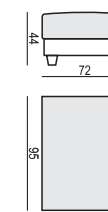

2,5 SEATER

2,5 SEATER LEFT (or RIGHT)

2,5 SEATER without ARMRESTS

3 SEATER

3 SEATER LEFT (or RIGHT)

3 SEATER without ARMRESTS

CHAISELONGUE No. 1 LEFT (or RIGHT)

CHAISELONGUE No. 2 LEFT (or RIGHT)

DIVAN LEFT (or RIGHT)

BENCH LEFT (or RIGHT)

CORNER 90°

FOOTSTOOL 95x72

FOOTSTOOL 107x85

HEADREST 98

HEADREST 85

Example with accesories:

SET 1 LEFT (or RIGHT)

CHAISELONGUE No. 1 LEFT (or RIGHT) + 3 SEATER RIGHT (or LEFT)

SET 2 LEFT (or RIGHT)

DIVAN LEFT (or RIGHT) + 2,5 SEATER RIGHT (or LEFT)

SET 3 LEFT (or RIGHT)

DIVAN RIGHT (or LEFT) + 3 SEATER RIGHT (or LEFT)