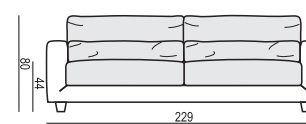

NORA

tea
& book

ARMCHAIR

ARMCHAIR LEFT (or RIGHT)

ARMCHAIR without ARMRESTS

ARMCHAIR WIDE

ARMCHAIR WIDE LEFT (or RIGHT)

ARMCHAIR WIDE without ARMRESTS

2,5 SEATER

2,5 SEATER LEFT (or RIGHT)

2,5 SEATER without ARMRESTS

3 SEATER

3 SEATER LEFT (or RIGHT)

3 SEATER without ARMRESTS

CHAISELONGUE No. 1 LEFT (or RIGHT)

CHAISELONGUE No. 2 LEFT (or RIGHT)

DIVAN LEFT (or RIGHT)

BENCH LEFT (or RIGHT)

CORNER 90°

FOOTSTOOL 95x72

FOOTSTOOL 107x85

HEADREST 98

HEADREST 85

Example with accesories:

SET 1 LEFT (or RIGHT)

CHAISELONGUE No. 1 LEFT (or RIGHT) + 3 SEATER RIGHT (or LEFT)

SET 2 LEFT (or RIGHT)

DIVAN LEFT (or RIGHT) + 2,5 SEATER RIGHT (or LEFT)

SET 3 LEFT (or RIGHT)

DIVAN RIGHT (or LEFT) + 3 SEATER RIGHT (or LEFT)