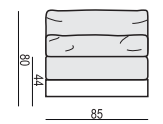

NORA

tea
& book

ARMCHAIR

ARMCHAIR LEFT (or RIGHT)

ARMCHAIR without ARMRESTS

ARMCHAIR WIDE

ARMCHAIR WIDE LEFT (or RIGHT)

ARMCHAIR WIDE without ARMRESTS

2,5 SEATER

2,5 SEATER LEFT (or RIGHT)

2,5 SEATER without ARMRESTS

3 SEATER

3 SEATER LEFT (or RIGHT)

3 SEATER without ARMRESTS

CHAISELONGUE No. 1 LEFT (or RIGHT)

CHAISELONGUE No. 2 LEFT (or RIGHT)

DIVAN LEFT (or RIGHT)

BENCH LEFT (or RIGHT)

CORNER 90°

FOOTSTOOL 95x72

FOOTSTOOL 107x85

HEADREST 98

HEADREST 85

Example with accesories:

SET 1 LEFT (or RIGHT)

CHAISELONGUE No. 1 LEFT (or RIGHT) + 3 SEATER RIGHT (or LEFT)

SET 2 LEFT (or RIGHT)

DIVAN LEFT (or RIGHT) + 2,5 SEATER RIGHT (or LEFT)

SET 3 LEFT (or RIGHT)

DIVAN RIGHT (or LEFT) + 3 SEATER RIGHT (or LEFT)