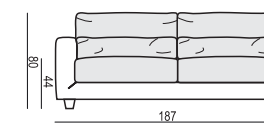

NORA

tea
& book

ARMCHAIR

ARMCHAIR LEFT (or RIGHT)

ARMCHAIR without ARMRESTS

ARMCHAIR WIDE

ARMCHAIR WIDE LEFT (or RIGHT)

ARMCHAIR WIDE without ARMRESTS

2,5 SEATER

2,5 SEATER LEFT (or RIGHT)

2,5 SEATER without ARMRESTS

3 SEATER

3 SEATER LEFT (or RIGHT)

3 SEATER without ARMRESTS

CHAISELONGUE No. 1 LEFT (or RIGHT)

CHAISELONGUE No. 2 LEFT (or RIGHT)

DIVAN LEFT (or RIGHT)

BENCH LEFT (or RIGHT)

CORNER 90°

FOOTSTOOL 95x72

FOOTSTOOL 107x85

HEADREST 98

HEADREST 85

Example with accesories:

SET 1 LEFT (or RIGHT)

CHAISELONGUE No. 1 LEFT (or RIGHT) + 3 SEATER RIGHT (or LEFT)

SET 2 LEFT (or RIGHT)

DIVAN LEFT (or RIGHT) + 2,5 SEATER RIGHT (or LEFT)

SET 3 LEFT (or RIGHT)

DIVAN RIGHT (or LEFT) + 3 SEATER RIGHT (or LEFT)