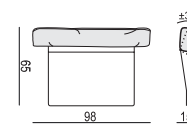

2,5 SEATER

2,5 SEATER LEFT (or RIGHT)

2,5 SEATER without ARMRESTS

3 SEATER

3 SEATER LEFT (or RIGHT)

3 SEATER without ARMRESTS

CHAISELONGUE No. 1 LEFT (or RIGHT)

CHAISELONGUE No. 2 LEFT (or RIGHT)

DIVAN LEFT (or RIGHT)

BENCH LEFT (or RIGHT)

CORNER 90°

FOOTSTOOL 95x72

FOOTSTOOL 107x85

HEADREST 98

HEADREST 85

Example with accesories:

SET 1 LEFT (or RIGHT)

CHAISELONGUE No. 1 LEFT (or RIGHT) + 3 SEATER RIGHT (or LEFT)

SET 2 LEFT (or RIGHT)

DIVAN LEFT (or RIGHT) + 2,5 SEATER RIGHT (or LEFT)

SET 3 LEFT (or RIGHT)

DIVAN RIGHT (or LEFT) + 3 SEATER RIGHT (or LEFT)

SITS reserves the right to change construction of products and components used due to improving durability of product and customer satisfaction without any further notice. Explicit ±3 cm tolerance between comfort LUX & CLASSIC in heights. The measurements are an assesment and may be changed.