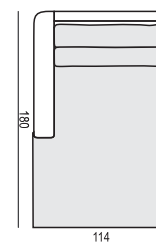

NORA

tea
& book

ARMCHAIR

ARMCHAIR LEFT (or RIGHT)

ARMCHAIR without ARMRESTS

ARMCHAIR WIDE

ARMCHAIR WIDE LEFT (or RIGHT)

ARMCHAIR WIDE without ARMRESTS

2,5 SEATER

2,5 SEATER LEFT (or RIGHT)

2,5 SEATER without ARMRESTS

3 SEATER

3 SEATER LEFT (or RIGHT)

3 SEATER without ARMRESTS

CHAISELONGUE No. 1 LEFT (or RIGHT)

CHAISELONGUE No. 2 LEFT (or RIGHT)

DIVAN LEFT (or RIGHT)

BENCH LEFT (or RIGHT)

CORNER 90°

FOOTSTOOL 95x72

FOOTSTOOL 107x85

HEADREST 98

HEADREST 85

Example with accesories:

SET 1 LEFT (or RIGHT)

CHAISELONGUE No. 1 LEFT (or RIGHT) + 3 SEATER RIGHT (or LEFT)

SET 2 LEFT (or RIGHT)

DIVAN LEFT (or RIGHT) + 2,5 SEATER RIGHT (or LEFT)

SET 3 LEFT (or RIGHT)

DIVAN RIGHT (or LEFT) + 3 SEATER RIGHT (or LEFT)