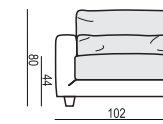

NORA

tea
& book

ARMCHAIR

ARMCHAIR LEFT (or RIGHT)

ARMCHAIR without ARMRESTS

ARMCHAIR WIDE

ARMCHAIR WIDE LEFT (or RIGHT)

ARMCHAIR WIDE without ARMRESTS

2,5 SEATER

2,5 SEATER LEFT (or RIGHT)

2,5 SEATER without ARMRESTS

3 SEATER

3 SEATER LEFT (or RIGHT)

3 SEATER without ARMRESTS

CHAISELONGUE No. 1 LEFT (or RIGHT)

CHAISELONGUE No. 2 LEFT (or RIGHT)

DIVAN LEFT (or RIGHT)

BENCH LEFT (or RIGHT)

CORNER 90°

FOOTSTOOL 95x72

FOOTSTOOL 107x85

HEADREST 98

HEADREST 85

Example with accesories:

SET 1 LEFT (or RIGHT)

CHAISELONGUE No. 1 LEFT (or RIGHT) + 3 SEATER RIGHT (or LEFT)

SET 2 LEFT (or RIGHT)

DIVAN LEFT (or RIGHT) + 2,5 SEATER RIGHT (or LEFT)

SET 3 LEFT (or RIGHT)

DIVAN RIGHT (or LEFT) + 3 SEATER RIGHT (or LEFT)