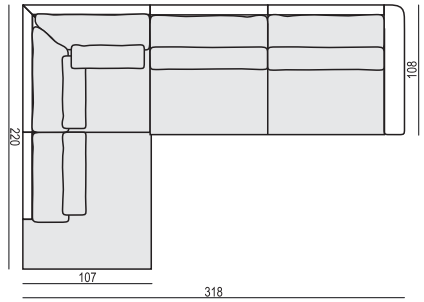

2,5 SEATER

2,5 SEATER LEFT (or RIGHT)

2,5 SEATER without ARMRESTS

3 SEATER

3 SEATER LEFT (or RIGHT)

3 SEATER without ARMRESTS

CHAISELONGUE No. 1 LEFT (or RIGHT)

CHAISELONGUE No. 2 LEFT (or RIGHT)

DIVAN LEFT (or RIGHT)

BENCH LEFT (or RIGHT)

CORNER 90°

FOOTSTOOL 95x72

FOOTSTOOL 107x85

HEADREST 98

HEADREST 85

Example with accesories:

SET 1 LEFT (or RIGHT)

CHAISELONGUE No. 1 LEFT (or RIGHT) + 3 SEATER RIGHT (or LEFT)

SET 2 LEFT (or RIGHT)

DIVAN LEFT (or RIGHT) + 2,5 SEATER RIGHT (or LEFT)

SET 3 LEFT (or RIGHT)

DIVAN RIGHT (or LEFT) + 3 SEATER RIGHT (or LEFT)

SITS reserves the right to change construction of products and components used due to improving durability of product and customer satisfaction without any further notice. Explicit ±3 cm tolerance between comfort LUX & CLASSIC in heights. The measurements are an assesment and may be changed.