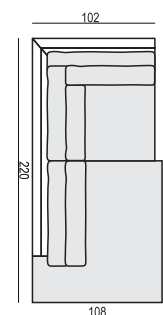

NORA

tea
& book

ARMCHAIR

ARMCHAIR LEFT (or RIGHT)

ARMCHAIR without ARMRESTS

ARMCHAIR WIDE

ARMCHAIR WIDE LEFT (or RIGHT)

ARMCHAIR WIDE without ARMRESTS

2,5 SEATER

2,5 SEATER LEFT (or RIGHT)

2,5 SEATER without ARMRESTS

3 SEATER

3 SEATER LEFT (or RIGHT)

3 SEATER without ARMRESTS

CHAISELONGUE No. 1 LEFT (or RIGHT)

CHAISELONGUE No. 2 LEFT (or RIGHT)

DIVAN LEFT (or RIGHT)

BENCH LEFT (or RIGHT)

CORNER 90°

FOOTSTOOL 95x72

FOOTSTOOL 107x85

HEADREST 98

HEADREST 85

Example with accesories:

SET 1 LEFT (or RIGHT)

CHAISELONGUE No. 1 LEFT (or RIGHT) + 3 SEATER RIGHT (or LEFT)

SET 2 LEFT (or RIGHT)

DIVAN LEFT (or RIGHT) + 2,5 SEATER RIGHT (or LEFT)

SET 3 LEFT (or RIGHT)

DIVAN RIGHT (or LEFT) + 3 SEATER RIGHT (or LEFT)