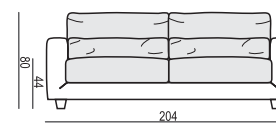

NORA

tea
& book

ARMCHAIR

ARMCHAIR LEFT (or RIGHT)

ARMCHAIR without ARMRESTS

ARMCHAIR WIDE

ARMCHAIR WIDE LEFT (or RIGHT)

ARMCHAIR WIDE without ARMRESTS

2,5 SEATER

2,5 SEATER LEFT (or RIGHT)

2,5 SEATER without ARMRESTS

3 SEATER

3 SEATER LEFT (or RIGHT)

3 SEATER without ARMRESTS

CHAISELONGUE No. 1 LEFT (or RIGHT)

CHAISELONGUE No. 2 LEFT (or RIGHT)

DIVAN LEFT (or RIGHT)

BENCH LEFT (or RIGHT)

CORNER 90°

FOOTSTOOL 95x72

FOOTSTOOL 107x85

HEADREST 98

HEADREST 85

Example with accesories:

SET 1 LEFT (or RIGHT)

CHAISELONGUE No. 1 LEFT (or RIGHT) + 3 SEATER RIGHT (or LEFT)

SET 2 LEFT (or RIGHT)

DIVAN LEFT (or RIGHT) + 2,5 SEATER RIGHT (or LEFT)

SET 3 LEFT (or RIGHT)

DIVAN RIGHT (or LEFT) + 3 SEATER RIGHT (or LEFT)