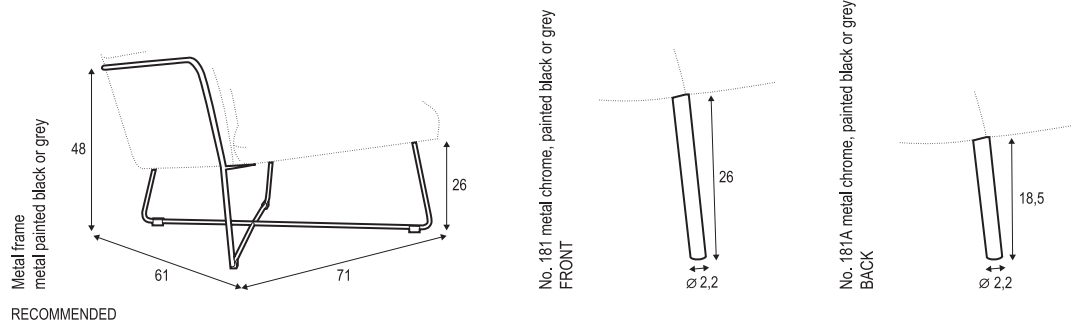

ARMCHAIR with METAL FRAME

ARMCHAIR with FEET No. 181

EXTRA DIMENSIONS

DEPTH OF SEAT

UPHOLSTERY FABRIC and LEATHER: FC- fix cover

FEET

STANDARD COMFORT

1. polyurethane foam / high resilient polyurethane foam
2. upholstery belts
3. FSC® certified solid wood and wood based elements
4. fabric or leather
5. metal frame