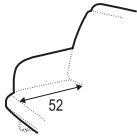

SITS
— *comfortable life*

cocktail
& design

OLIVER

ARMCHAIR with METAL FRAME

ARMCHAIR with FEET No. 181

EXTRA DIMENSIONS

DEPTH OF SEAT

UPHOLSTERY FABRIC and LEATHER: FC- fix cover