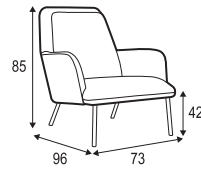

SITS
— *comfortable life*

cocktail
& design

OLIVER

ARMCHAIR with METAL FRAME

ARMCHAIR with FEET No. 181

EXTRA DIMENSIONS

DEPTH OF SEAT

UPHOLSTERY FABRIC and LEATHER: FC- fix cover