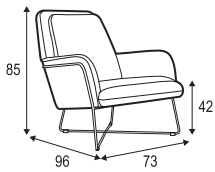

SITS
— *comfortable life*

cocktail
& design

OLIVER

ARMCHAIR with METAL FRAME

ARMCHAIR with FEET No. 181

EXTRA DIMENSIONS

DEPTH OF SEAT

UPHOLSTERY FABRIC and LEATHER: FC- fix cover